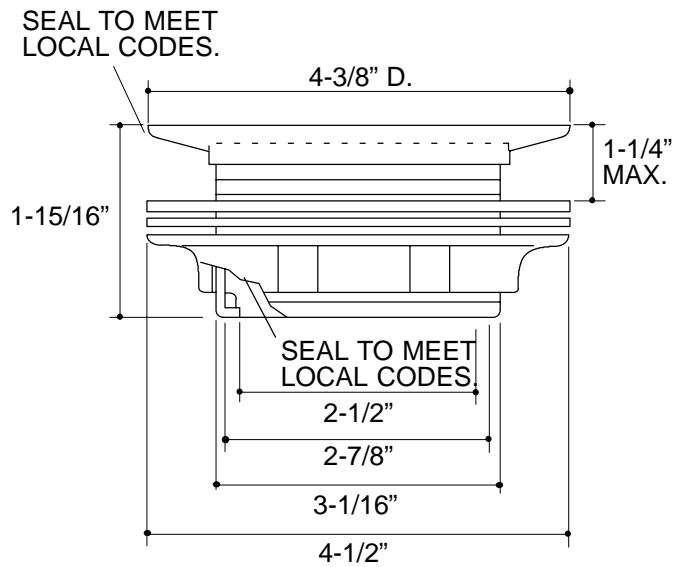

Ordering Information

Applicable product:	
Shower drain	K-9132

K-9132