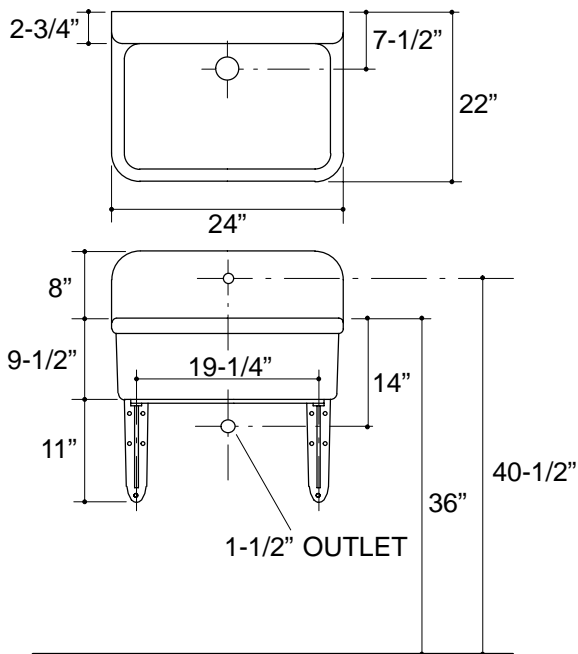

SCRUB-UP/PLASTER SINK

K-12784

FEATURES

- 24" x 22"
- Vitreous china
- Single compartment
- Single center hole
- Optional K-1814 wall brackets

CODES/STANDARDS APPLICABLE

Specified model meets or exceeds the following:

PRODUCT SPECIFICATION:

The scrub-up/plaster sink shall be 24" in length and 22" in width. Sink shall be made of vitreous china. Sink shall be single compartment. Sink shall be single-center hole drilled back. Sink shall have optional K-1814 wall brackets. Sink shall be Kohler Model K-12784-_____.

PRODUCT INFORMATION

Fixture*:		basin area	water depth
Sink		22" x 18"	8-5/8"
Outlet	2-1/4" D.		
Faucet hole	1-3/8" D.		

* Approximate measurements for comparison only.

.8<116

Roughing-In Notes

Recommended accessories/hardware are shown.