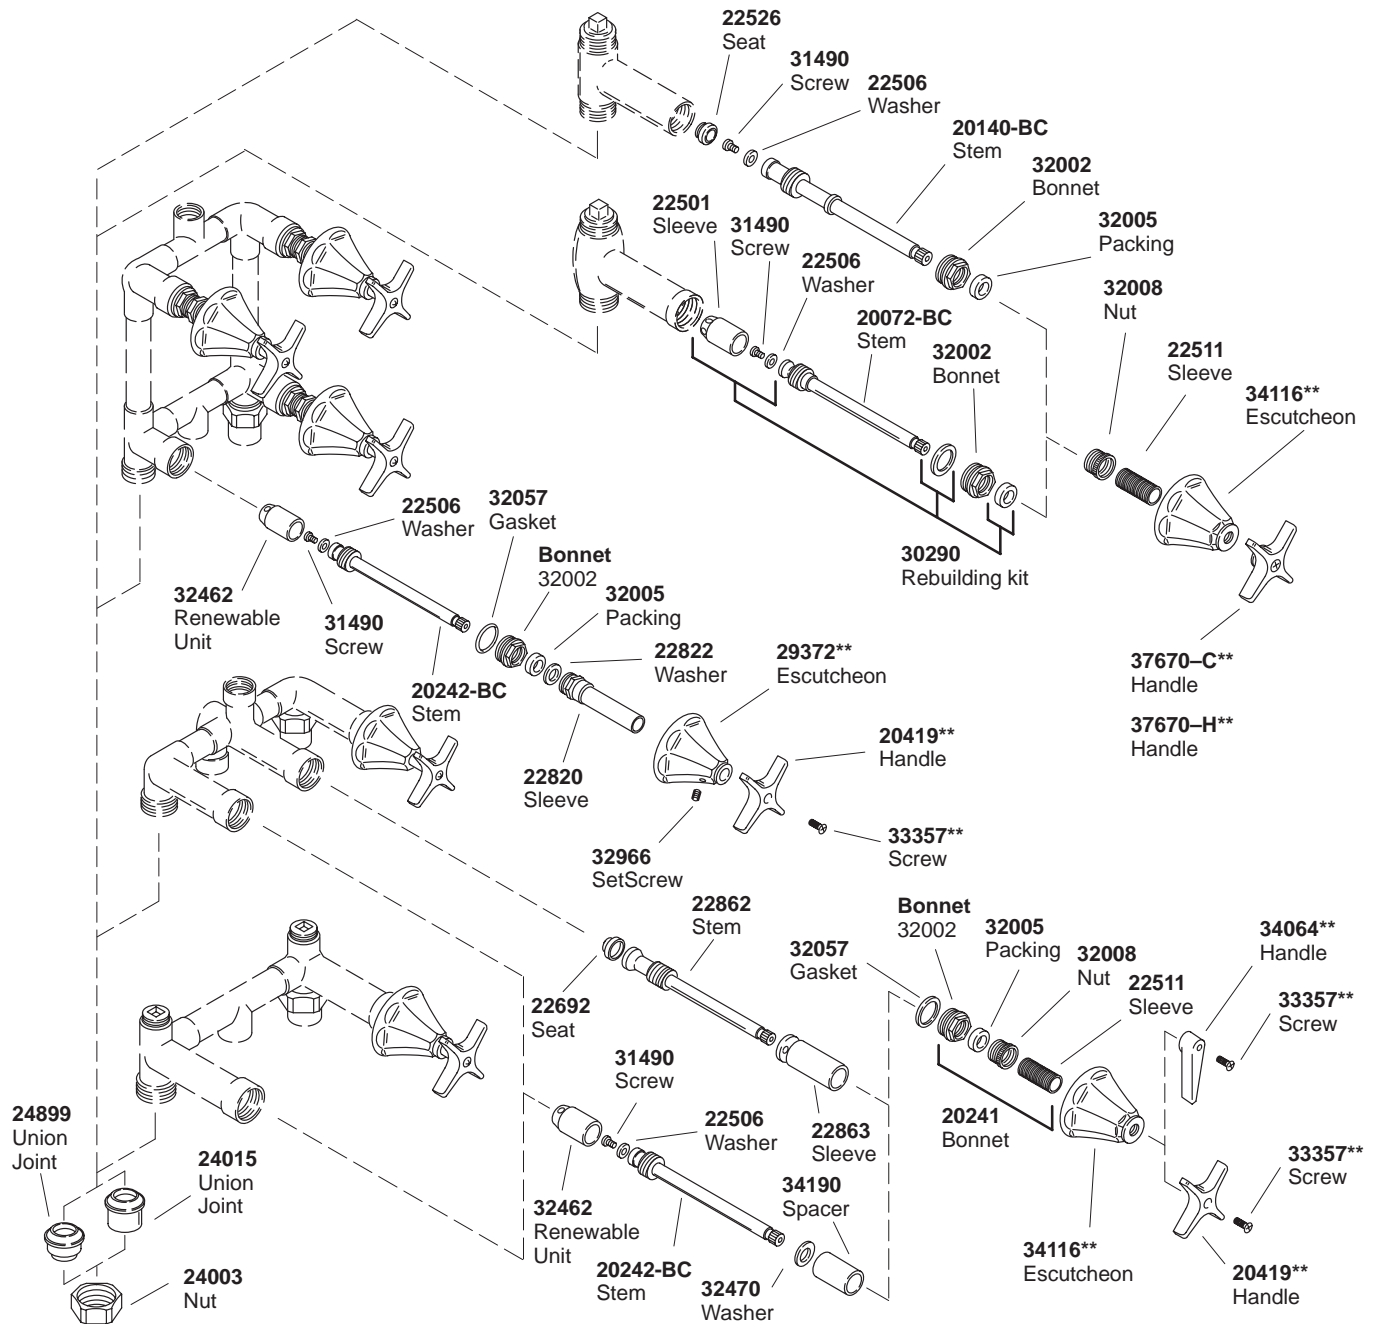

KOHLER® SERVICE PARTS

TWO AND THREE HANDLE BATH AND SHOWER VALVES

K#	Dalney Shower and Bath Fitting	Dalton Shower and Bath Fitting	Denton Bath Fitting	Tipton Shower Fitting	Shower and Bath Valve Parts
7032-**-		X			
7042-**-	X				
7045-**-					X
7047-**-					X
7100-**-			X		
7210-**-				X	

**Finish/color code must be specified when ordering.