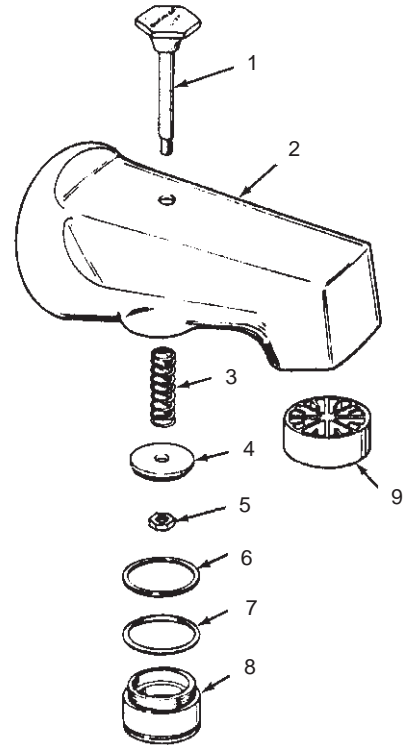

KOHLER® SERVICE PARTS

BATH AND SHOWER FITTINGS

38776
38772
500273

DIVERTER BATH SPOUT
BATH SPOUT LESS DIVERTER
TABORET DIVERTER SPOUT

41998
41995

DIVERTER BATH SPOUT
BATH SPOUT LESS DIVERTER

ORDER BY KIT NUMBER OR PART NUMBER, NOT ITEM NUMBER OR KIT LETTER.

ORDERING OPTIONS

Item	Part No. or Kit
1	20536‡
2	*
3, 4, 5	A
6	A, B
7	A, B, C
8	B
9	38808
10	C
11	500274‡
12	500276‡

Kit Ordering Information

Kit	Kit Part No.	Kit Name
A	30147	Valve Service Kit
B	30433	Plug Assembly
C	30424	Plug Assembly