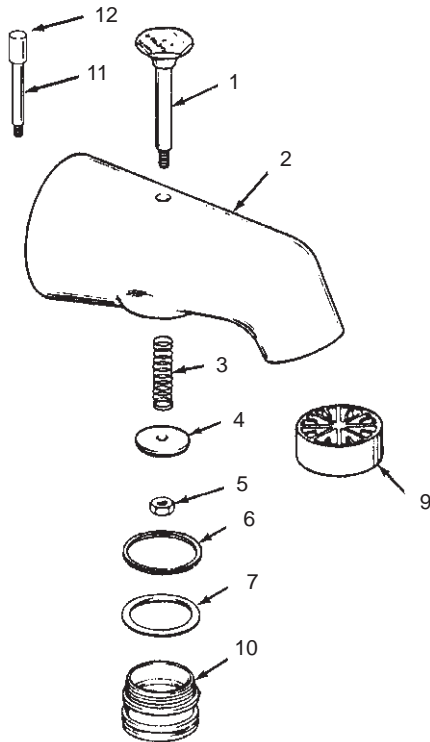

KOHLER® SERVICE PARTS

BATH AND SHOWER FITTINGS

38776
38772
500273

DIVERTER BATH SPOUT
BATH SPOUT LESS DIVERTER
TABORET DIVERTER SPOUT

41998
41995

DIVERTER BATH SPOUT
BATH SPOUT LESS DIVERTER

ORDER BY KIT NUMBER OR PART NUMBER, NOT ITEM NUMBER OR KIT LETTER.

ORDERING OPTIONS

Item	Part No. or Kit
1	20536‡
2	*
3, 4, 5	A
6	A, B
7	A, B, C
8	B
9	38808
10	C
11	500274‡
12	500276‡

Kit Ordering Information

Kit	Kit Part No.	Kit Name
A	30147	Valve Service Kit
B	30433	Plug Assembly
C	30424	Plug Assembly

Kit Contents

1 ea., Items 3 thru 7
1 ea., Items 6, 7, and 8
1 ea., Items 7 and 10

KITS MAY INCLUDE EXTRA PARTS

NOTES:

* Not available as a service part.

LEGEND:

‡ Specify Finish.