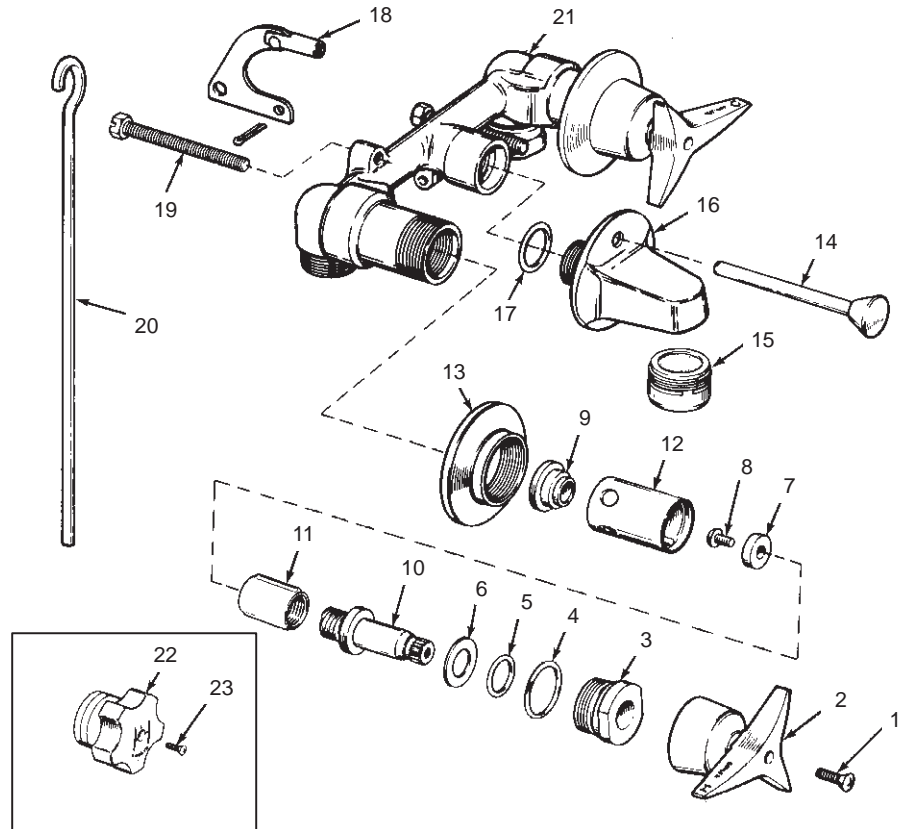

KOHLER® SERVICE PARTS

LAVATORY FITTINGS

K-7450§
K-8040§

CONSTELLATION
TRITON

SHELF-BACK LAVATORY FITTING
SHELF-BACK LAVATORY FITTING

ORDER BY KIT NUMBER OR PART NUMBER, NOT ITEM NUMBER OR KIT LETTER.

Ordering Options

Item	Part No. or Kit
1	B or C
2	D
3	20475
4, 5, 6, 7, 8, 9	A, E, or F
10, 11, 12	E or F
13	G
14	34349‡
15	41007‡, K
16	K
17	40933, K
18	34898
19	H
20	51198
21	*
22	I
23	J

Kit Ordering Information

Kit	Kit Part No.	Kit Name	Kit Contents
A	30294	Valve Rebuilding	2 ea., Items 4 thru 9
B	30107‡	Screw (Roundhead)	2 ea., Item 1
C	30097‡	Screw (Countersunk)	2 ea., Item 1
D	30027‡	Triton Handle	1 ea. Hot, 1 ea. Cold; Item 2
E	30002	Valve Replacement (Closes Clockwise)	1 ea., Items 4 thru 12
F	30004	Valve Replacement (Closes Counterclockwise)	1 ea., Items 4 thru 12
G	30085‡	Escutcheon	2 ea., Item 13
H	30113	Screw	2 ea., Item 19
I	30026‡	Constellation Handle	1 ea. Hot, 1 ea. Cold; Item 22
J	30109‡	Screw	2 ea., Item 23
K	34435‡	Spout	1 ea., Items 15, 16, and 17

KITS MAY INCLUDE EXTRA PARTS

NOTES:

* Not available as a service part.
For pop-up drain see K-7701.

LEGEND:

‡ Specify Finish.
§ Reference Number Only.