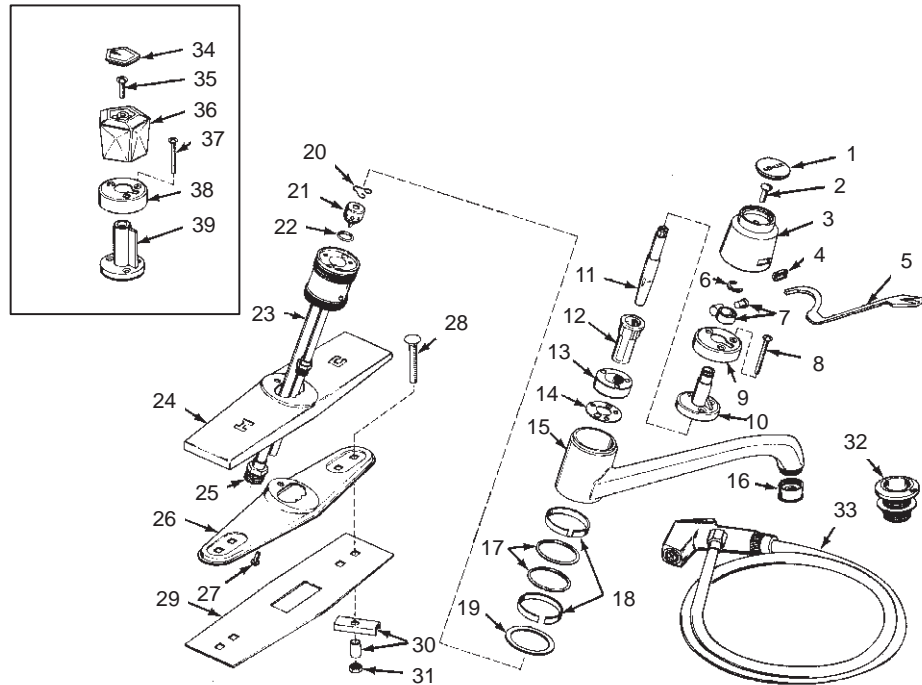

KOHLER® SERVICE PARTS

SINK FITTINGS

K-6895 CENTURA
K-6897 CENTURA
K-6896-K CENTURA
 -L
 -P

SINGLE-LEVER SINK FITTING
 SINGLE-LEVER SINK FITTING (SPRAY THROUGH ESCUTCHEON)
 PUSH-PULL SINK FITTING
 WITH 16" SUPPLY TUBE
 WITH GROUND JOINT CONNECTIONS

ORDER BY KIT NUMBER OR PART NUMBER, NOT ITEM NUMBER OR KIT LETTER.

Ordering Options

Item	Part No. or Kit
1	42355‡, D
2	42121, D
3, 4	A, D
5	42107, D
6, 7	B, D
8, 9, 10	C, D
11, 12, 13, 14	E
15	F
16	37725‡, F
17, 18, 19	G
20, 21, 22	H
23	*
24	42102
25	35607
26	42101
27, 28	I
29	42159
30, 31	J
32	40132‡
33	20816
34	42361
35	42351
36	42352
37, 38, 39	K

Kit Ordering Information

Kit	Kit Part No.	Kit Name
A	42187‡	Cap/Grommet
B	30225	Lever Collar S.A.
C	30226	Cam Bearing S.A.
D	42171	Single-Lever Replacement
E	30248	Cam Replacement
F	42129	Spout with Aerator
G	30249	Bearing
H	30084	Diverter
I	30250	Attachment
J	30219	Channel S.A.
K	30222‡	Cam Bearing S.A.