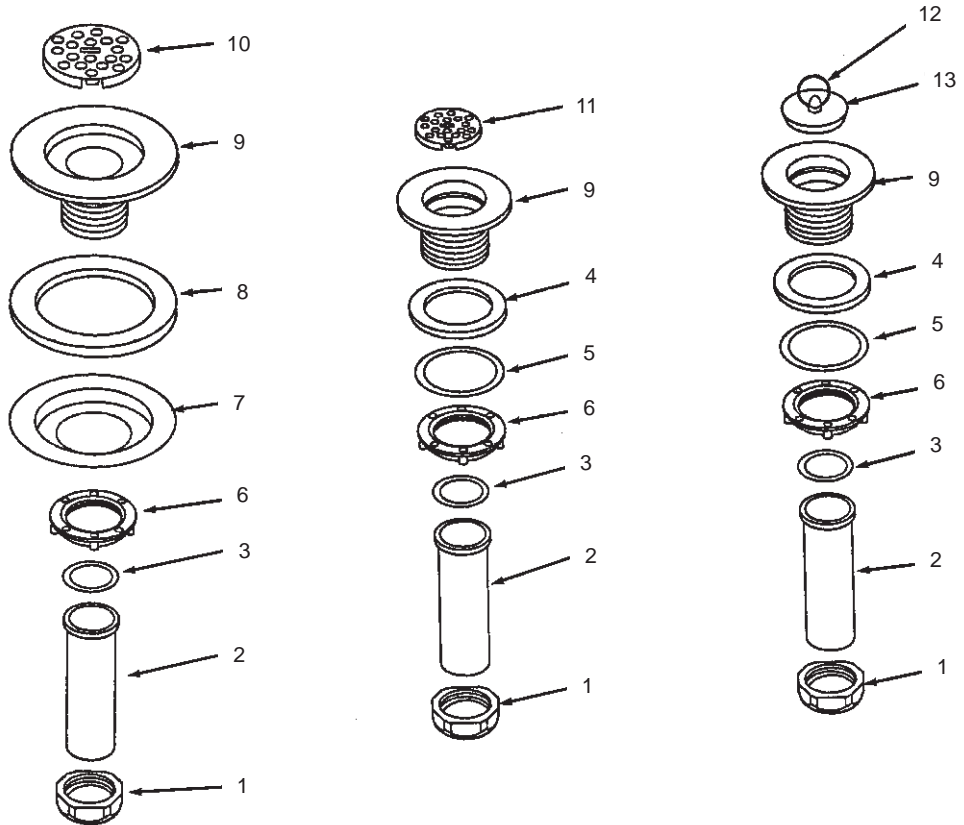

K-8807 STRAINER FOR 3-1/2" OR 4" OUTLET
K-8820 STRAINER FOR 2" OUTLET
K-8821 STRAINER FOR 2" OUTLET WITH STOPPER

ORDER BY KIT NUMBER OR PART NUMBER, NOT ITEM NUMBER OR KIT LETTER.

Ordering Options	
Item	Part No. or Kit
1	28504
2	41714
3, 4, 5	A
6	50798
7	41910
8	41930
9	*
10	41802‡
11	41825‡
12	33581‡
13	41801

Kit Ordering Information			Kit Contents
Kit	Kit Part No.	Kit Name	
A	530309	Bath Strainer Gasket Kit	1 ea., Items 3, 4, and 5

KITS MAY INCLUDE EXTRA PARTS

<p>NOTES:</p> <p>* Not available as a service part.</p>	<p>LEGEND:</p> <p>‡ Specify Finish.</p>
--	--