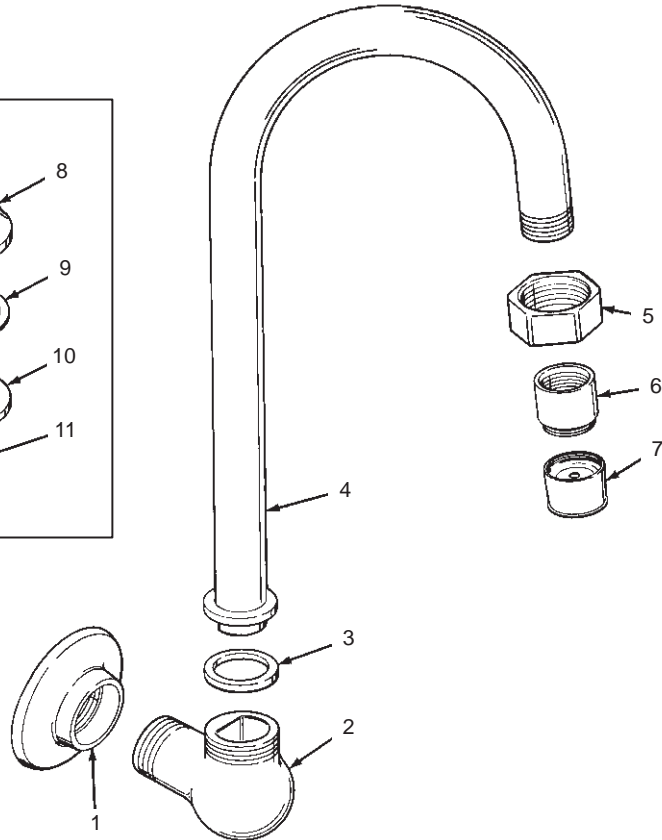

### SINK GOOSENECK SPOUT

K-13782  
K-13786

WITH AERATOR  
WITH ROSE SPRAY

ORDER BY KIT NUMBER OR PART NUMBER, NOT ITEM NUMBER OR KIT LETTER.

#### Ordering Options

Item	Part No. or Kit
1	40717‡
2	40778‡
3	33171
4	40779‡
5	33172‡
6	33968‡
7	37725‡
8	A
9, 10, 11	A, B

#### Kit Ordering Information

Kit	Kit Part No.	Kit Name
A	29614‡	Spray Head S.A.
B	30341‡	Spray Face

Kit Contents
1 ea., Items 8 thru 11
1 ea., Items 9, 10 and 11

#### KITS MAY INCLUDE EXTRA PARTS

NOTES:

LEGEND:

‡ Specify Finish.