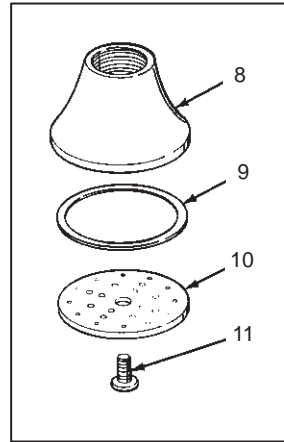

### SINK GOOSENECK SPOUT

K-13782  
K-13786

WITH AERATOR  
WITH ROSE SPRAY

ORDER BY KIT NUMBER OR PART NUMBER, NOT ITEM NUMBER OR KIT LETTER.

#### Ordering Options

Item	Part No. or Kit
1	40717‡
2	40778‡
3	33171
4	40779‡
5	33172‡
6	33968‡
7	37725‡
8	A
9, 10, 11	A, B

#### Kit Ordering Information

Kit	Kit Part No.	Kit Name
A	29614‡	Spray Head S.A.
B	30341‡	Spray Face

Kit Contents
1 ea., Items 8 thru 11
1 ea., Items 9, 10 and 11