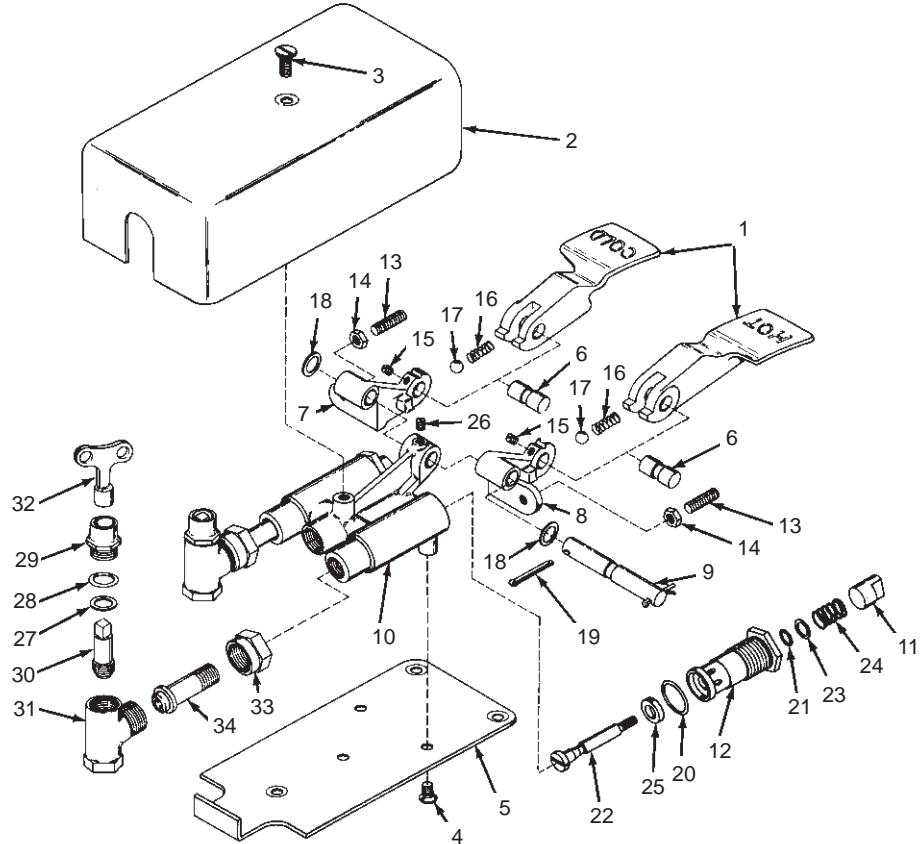

K-13808
K-13812

FLOOR-MOUNTED PEDAL VALVE
FLOOR-MOUNTED PEDAL VALVE (COLD WATER ONLY)

ORDER BY KIT NUMBER OR PART NUMBER, NOT ITEM NUMBER OR KIT LETTER.

Ordering Options

Item	Part No. or Kit
1	A
2	36279‡
3	36280‡
4	36278
5	36277
6	36271
7	36265
8	36266
9	36267
10	36256
11	36258
12	36257
13, 14	B
15, 16, 17, 18,	C
19, 20, 21, 22,	C
23, 24, 25, 26	C
27, 28, 29, 30, 31	D
32	32338
33	E
34	36281

Kit Ordering Information

Kit	Kit Part No.	Kit Name	Kit Contents
A	30066	Floor-Mounted Pedal	1 ea., Hot, 1 ea. Cold; Item 1
B	30265	Screw and Nut	2 ea., Items 13 and 14
C	30301	Linkage and Valve Rebuilding	2 ea., Items 15 thru 26
D	35103	Stop Rebuilding	2 ea., Items 27 thru 31
E	30230	Coupling Nut	2 ea., Item 33

KITS MAY INCLUDE EXTRA PARTS

NOTES:

LEGEND:

‡ Specify Finish.