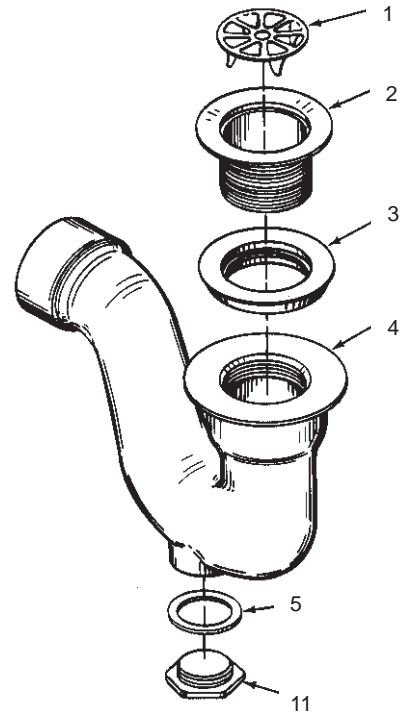

KOHLER® SERVICE PARTS

TRAP ASSEMBLIES

K-9044
K-9045
1-1/4" DRINKING FOUNTAIN TRAP
w/CLEANOUT AND STRAINER
FOR SEMI-RECESSED FOUNTAIN
FOR RECESSED FOUNTAIN

K-9047
1-1/4" DRINKING FOUNTAIN TRAP
w/CLEANOUT AND STRAINER
FOR WALL-HUNG FOUNTAIN

ORDER BY KIT NUMBER OR PART NUMBER, NOT ITEM NUMBER OR KIT LETTER.

Ordering Options

Item	Part No. or Kit
1	33682‡
2	33681‡
3	33507
4	*
5	34264
6	35861
7	35879
8	A or B
9	35860
10	35856
11	42953

Kit Ordering Information

Kit	Kit Part No.	Kit Name
A	35859	Nipple for K-9044
B	35868	Nipple for K-9045

Kit Contents

1 ea., Item 8
1 ea., item 8

KITS MAY INCLUDE EXTRA PARTS

NOTES:

* Not available as a service part.

LEGEND:

‡ Specify Finish.