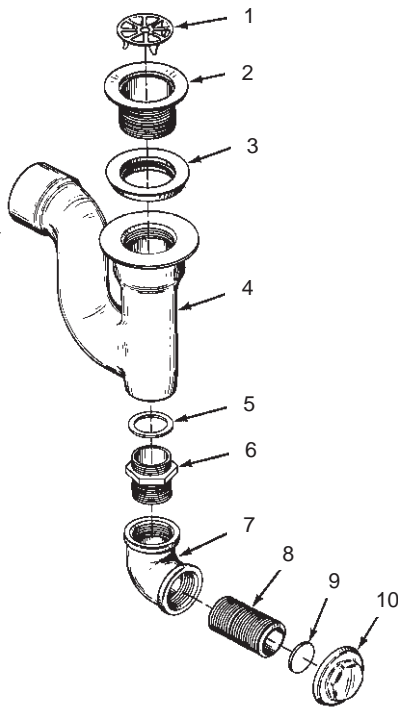

KOHLER® SERVICE PARTS

TRAP ASSEMBLIES

K-9044
K-9045
1-1/4" DRINKING FOUNTAIN TRAP
w/CLEANOUT AND STRAINER
FOR SEMI-RECESSED FOUNTAIN
FOR RECESSED FOUNTAIN

K-9047
1-1/4" DRINKING FOUNTAIN TRAP
w/CLEANOUT AND STRAINER
FOR WALL-HUNG FOUNTAIN

ORDER BY KIT NUMBER OR PART NUMBER, NOT ITEM NUMBER OR KIT LETTER.

Ordering Options

Item	Part No. or Kit
1	33682‡
2	33681‡
3	33507
4	*
5	34264
6	35861
7	35879
8	A or B
9	35860
10	35856
11	42953

Kit Ordering Information

Kit	Kit Part No.	Kit Name
A	35859	Nipple for K-9044
B	35868	Nipple for K-9045

Kit Contents

1 ea., Item 8
1 ea., item 8

KITS MAY INCLUDE EXTRA PARTS

NOTES:

* Not available as a service part.

LEGEND:

‡ Specify Finish.