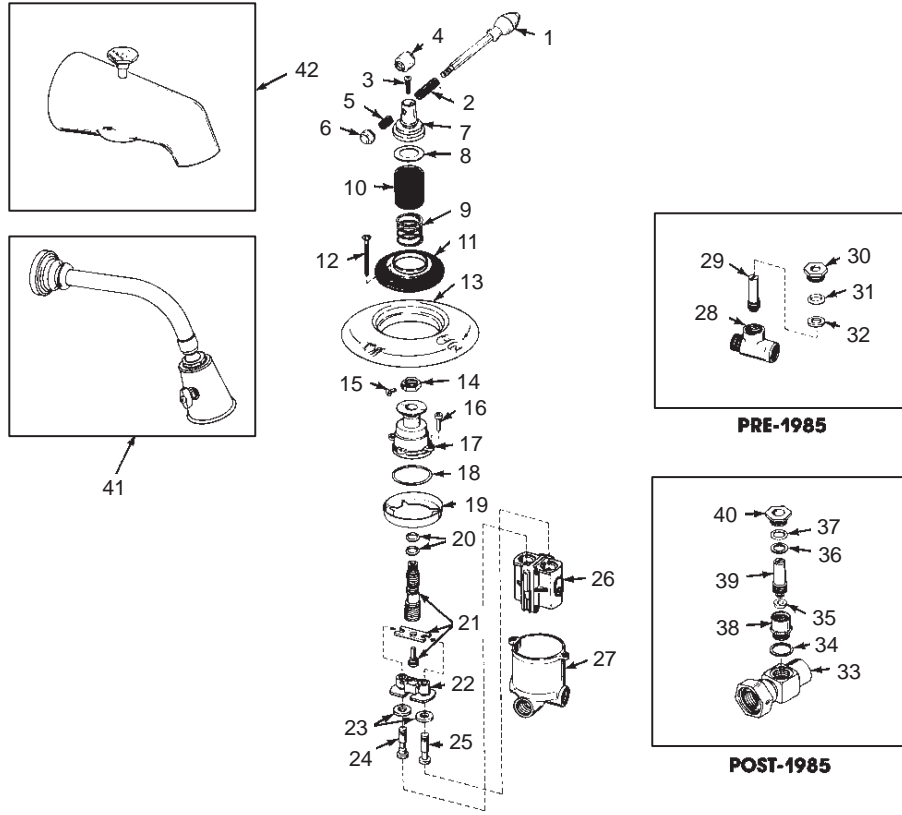

## BATH AND SHOWER FITTINGS

<b>K-6808</b>	IV GEORGES BRASS	PRESSURE BALANCED MIXER BATH AND SHOWER VALVE ASSEMBLY (RITE-TEMP™) WITH SPOUT AND SHOWERHEAD
<b>K-6809</b>	IV GEORGES BRASS	PRESSURE BALANCED MIXER SHOWER VALVE ASSEMBLY (RITE-TEMP™) WITH SHOWERHEAD
<b>K-6810</b>	IV GEORGES BRASS	PRESSURE BALANCED MIXER VALVE ASSEMBLY (RITE-TEMP™)

### Ordering Options

Item	Part No. or Kit
1	36622‡
2	36640‡
3, 12	A
4	36631‡
5	36639‡
6	36635‡
7	36646‡
8, 9	B
10	42285‡
11	36643‡
12, 3	A
13	K-145‡
14, 15, 16	C, K
17	42050, K
18	D, K
19	K
20	D, K
21	42093, K
22	42033, K
23, 24, 25	D, K
26	30086
27	*
28	*
29, 30	E
31, 32	E, F
33	G or H
34, 35, 36, 37	G or H, I, J
38, 39, 40	G or H, J
41	K-6812‡■
42	38776‡■

### Kit Ordering Information

Kit	Kit Part No.	Kit Name
A	30376‡	Screw
B	30205	Spring Kit
C	30202	Screw and Nut Kit
D	30088	Valve Rebuilding
E	30305	Stop Rebuilding (Major)
F	30377	Stop Rebuilding (Minor)
G	21308	Stop Replacement (1/2" I.P.)
H	21312	Stop Replacement (5/8" O.D. Copper)
I	21433	Stop Rebuilding (Minor)
J	21434	Stop Rebuilding (Major)
K	42092	Valve Rebuilding (Major)

#### LEGEND:

‡ Specify Finish.  
 ■ Parts further exploded in catalog; see INDEX.