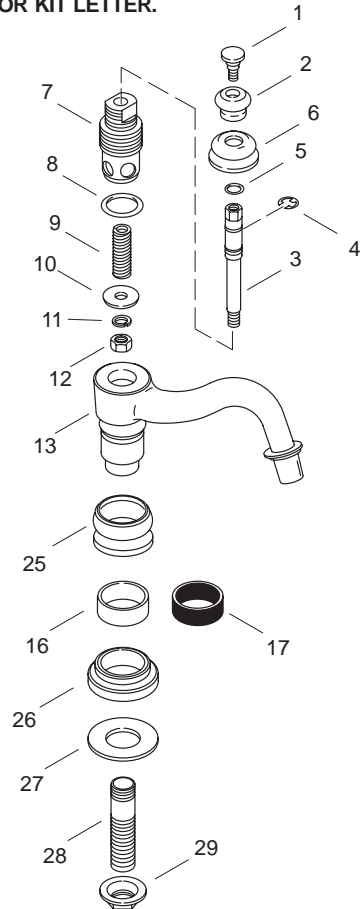

## BATH AND SHOWER FITTINGS

**K-6803 IV GEORGES BRASS DECK-MOUNT DIVERTER BATH SPOUT (SLIP-FIT CONNECTION)**

**K-6803 IV GEORGES BRASS DECK-MOUNT DIVERTER BATH SPOUT (I.P. CONNECTION)**

ORDER BY KIT NUMBER OR PART NUMBER, NOT ITEM NUMBER OR KIT LETTER.

Ordering Options	
Item	Part No. or Kit
1	36670‡
2	36671‡
3	36674‡
4, 5	A
6	36672‡
7	48667
8 thru 12	A
13	*
14, 20	B
15	21304‡
16	36677‡
17	36677‡
18	42043‡
19	21305‡
20, 14	B
21	21306
22, 23, 24	C
25	36675‡
26	36678‡
27, 28, 29	D

### Kit Ordering Information

Kit	Kit Part No.	Kit Name
A	30146	Valve Rebuilding
B	30184	Screw/O-Ring
C	30185	Nut/Washer
D	30183	Shank S. A.

### Kit Contents

1 ea., items 4, 5, and 8 thru 12  
 1 ea., items 14 and 20  
 1 ea., items 22, 23, 24  
 1 ea., items 27, 28, 29