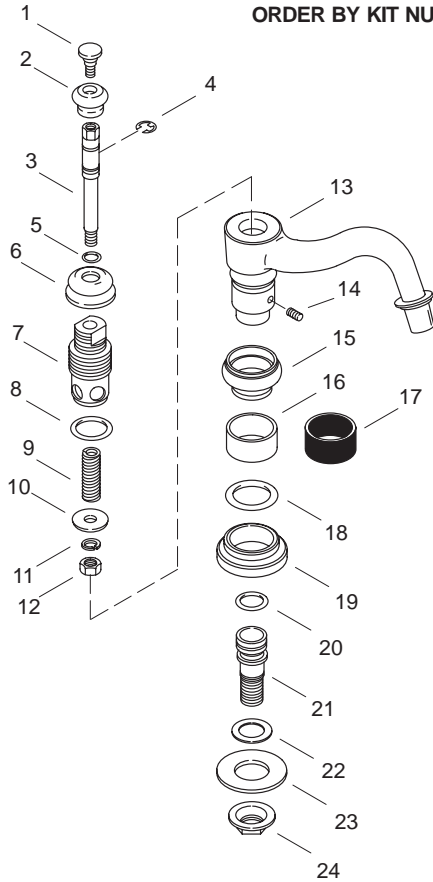

## BATH AND SHOWER FITTINGS

**K-6803 IV GEORGES BRASS DECK-MOUNT DIVERTER BATH SPOUT (SLIP-FIT CONNECTION)**

**K-6803 IV GEORGES BRASS DECK-MOUNT DIVERTER BATH SPOUT (I.P. CONNECTION)**

ORDER BY KIT NUMBER OR PART NUMBER, NOT ITEM NUMBER OR KIT LETTER.

Ordering Options	
Item	Part No. or Kit
1	36670‡
2	36671‡
3	36674‡
4, 5	A
6	36672‡
7	48667
8 thru 12	A
13	*
14, 20	B
15	21304‡
16	36677‡
17	36677‡
18	42043‡
19	21305‡
20, 14	B
21	21306
22, 23, 24	C
25	36675‡
26	36678‡
27, 28, 29	D

### Kit Ordering Information

Kit	Kit Part No.	Kit Name
A	30146	Valve Rebuilding
B	30184	Screw/O-Ring
C	30185	Nut/Washer
D	30183	Shank S. A.

### Kit Contents

1 ea., items 4, 5, and 8 thru 12  
 1 ea., items 14 and 20  
 1 ea., items 22, 23, 24  
 1 ea., items 27, 28, 29