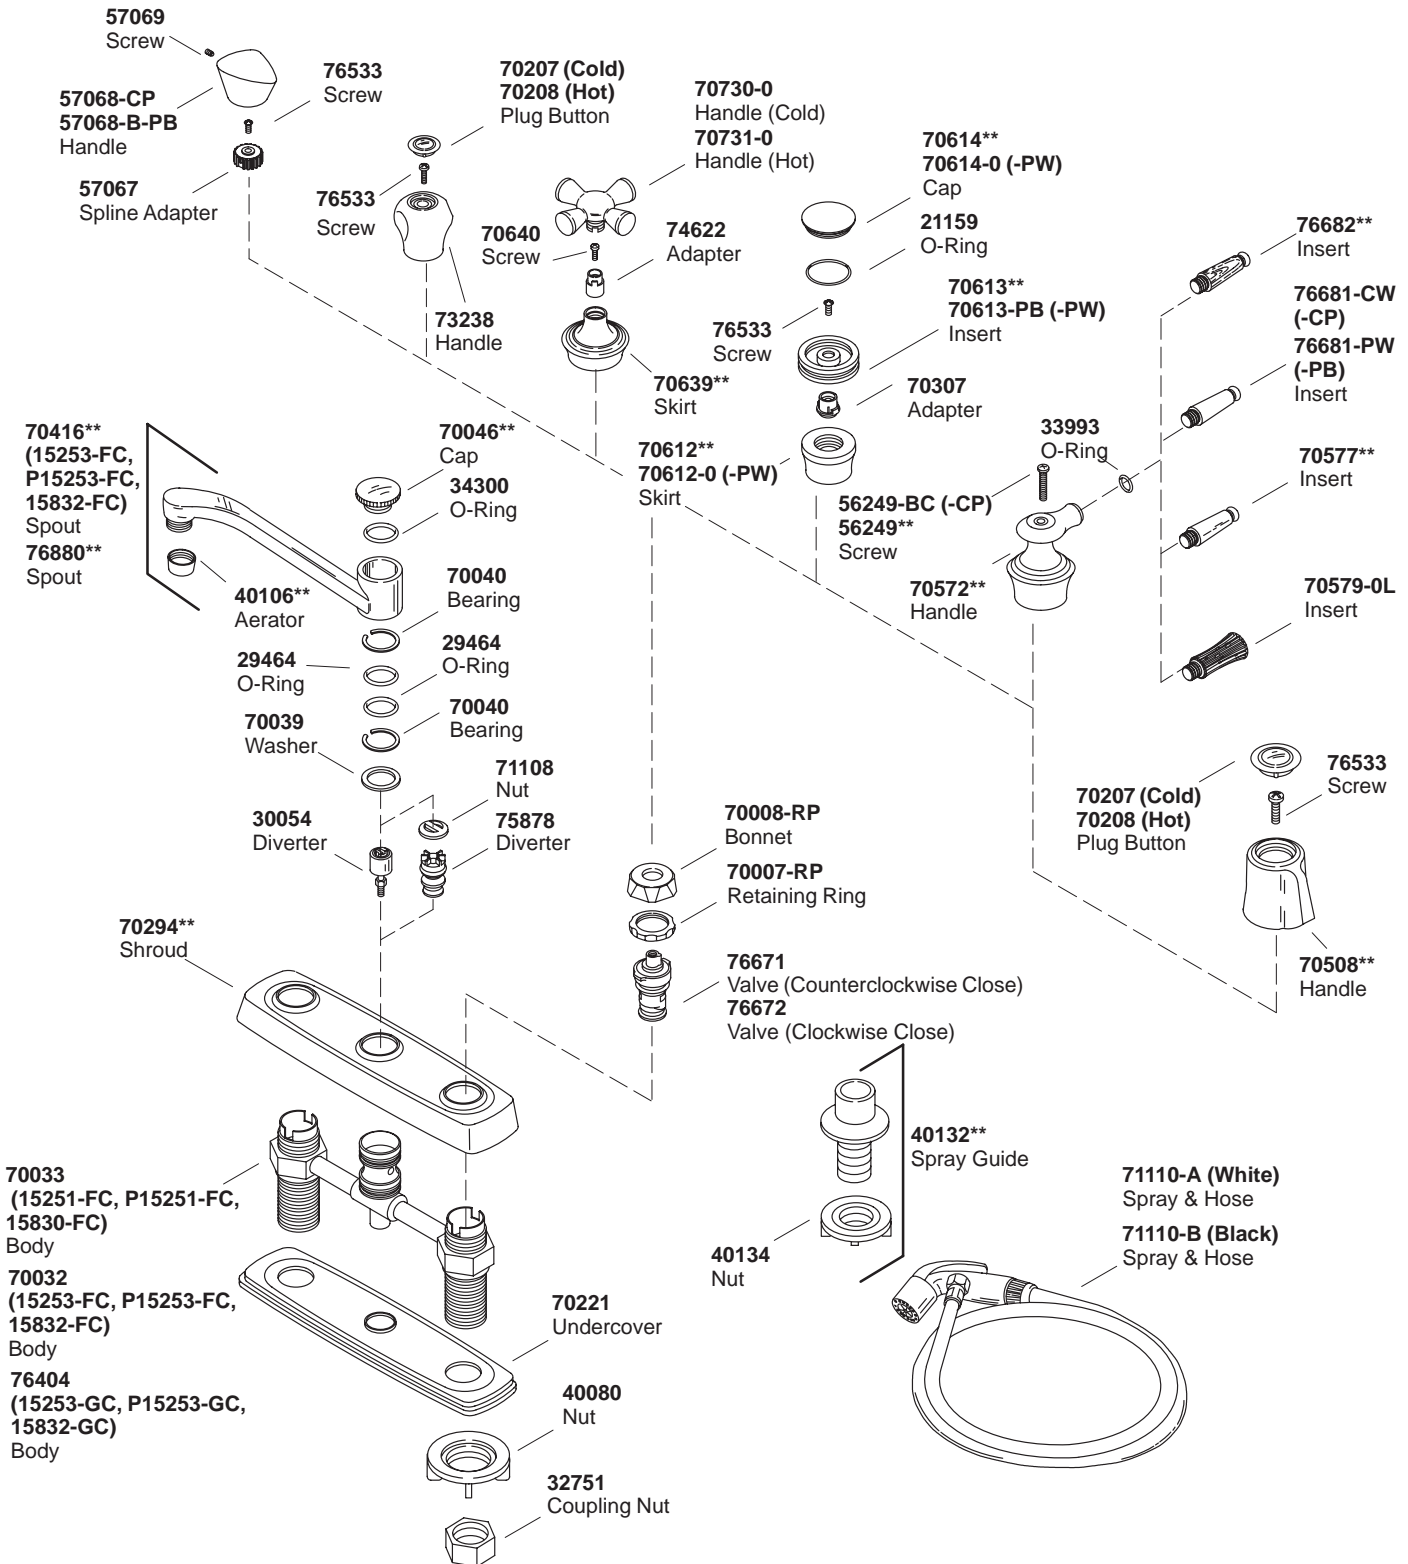

K#	Acrylic Handles	Blade Handles	Decorator Series	Lever Handle w/Chrome Insert	Cross Handles	Handspray
K-15251-**-FC	X					
K-15251-B**-FC		X				
K-P15251-**-FC	X					
K-P15251-B**-FC		X				
K-15253-**-FC/GC	X					X
K-15253-B**-FC/GC		X				X
K-P15253-**-FC/GC	X					X
K-P15253-B**-FC/GC		X				X
K-15830-K**-FC			X			
K-15830-4M**-FC				X		
K-15832-K**-FC/GC			X			X
K-15832-3P**-FC/GC					X	X
K-15832-4M**-FC/GC				X		X

Decorative Series - Handle									
K#	Euro Handle	Cross Handle	Lever Handle	Stacked Handle	Acrylic Insert	White Porcelain Insert	Wood Insert	Polished Brass Insert	Polished Chrome Insert
K-15850-1**-AA	X								
K-15850-3P**-AA/BA		X							
K-15850-4M**-AA/BA			X						X
K-15850-4N**-AA			X					X	
K-15850-4P**-AA			X			X			
K-15850-4R**-AA			X		X				
K-15850-4S**-AA			X				X		
K-15850-7M**-AA				X					X
K-15850-7N**-AA				X				X	

**Finish/color code must be specified when ordering.

**Finish/color code must be specified when ordering.