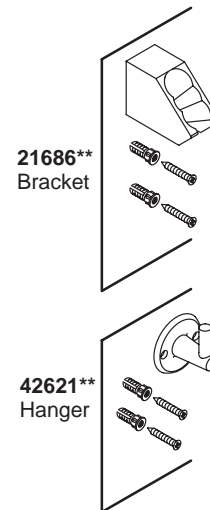

KOHLER® SERVICE PARTS

PERSONA ACCESSORIES

K#	
K-9658-**-AA	Bath Diverter Spout
K-9660-**-AA	Vacuum Breaker
K-9662-**-AA	Two-Way Shower Arm Diverter
K-9664-**-AA	Elbow Supply
K-9666-**-AA	Adjustable Swivel Mounting Bracket
K-9668-**-AA	Wall-Mount Slide Bar
K-9670-**-AA	Wall-Mounted Hanger
K-9672-**-AA/BA	Handshower and Hose Kit
K-9673-**-AA/BA	Handshower and Diverter Bath Spout Kit
K-9674-**-AA/BA	Handshower and Slide Bar Kit