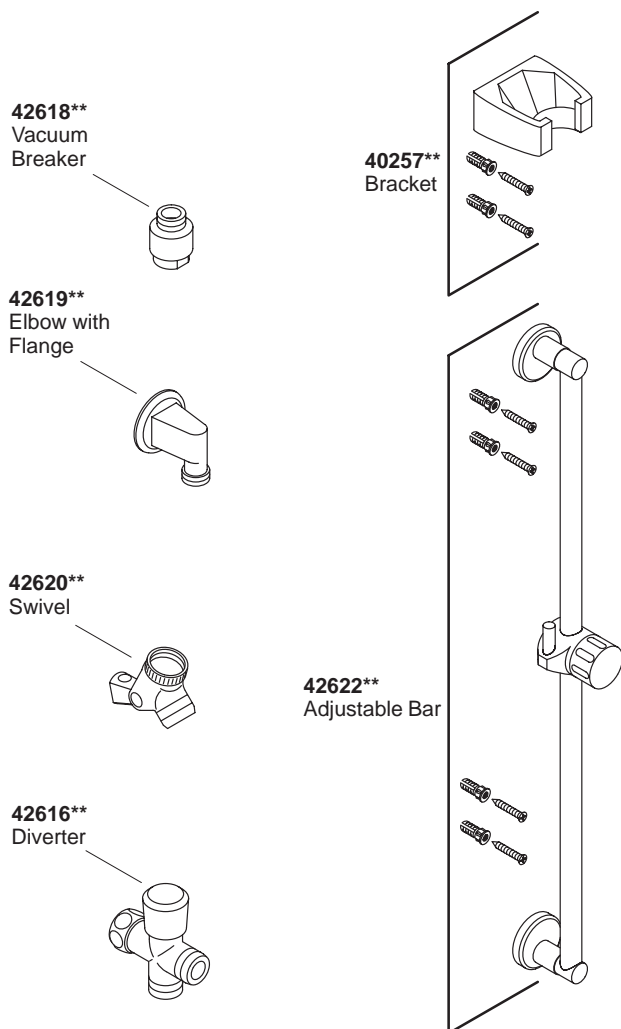

KOHLER® SERVICE PARTS

PERSONA ACCESSORIES

K#	
K-9658-**-AA	Bath Diverter Spout
K-9660-**-AA	Vacuum Breaker
K-9662-**-AA	Two-Way Shower Arm Diverter
K-9664-**-AA	Elbow Supply
K-9666-**-AA	Adjustable Swivel Mounting Bracket
K-9668-**-AA	Wall-Mount Slide Bar
K-9670-**-AA	Wall-Mounted Hanger
K-9672-**-AA/BA	Handshower and Hose Kit
K-9673-**-AA/BA	Handshower and Diverter Bath Spout Kit
K-9674-**-AA/BA	Handshower and Slide Bar Kit

****Finish/color code must be specified when ordering.**