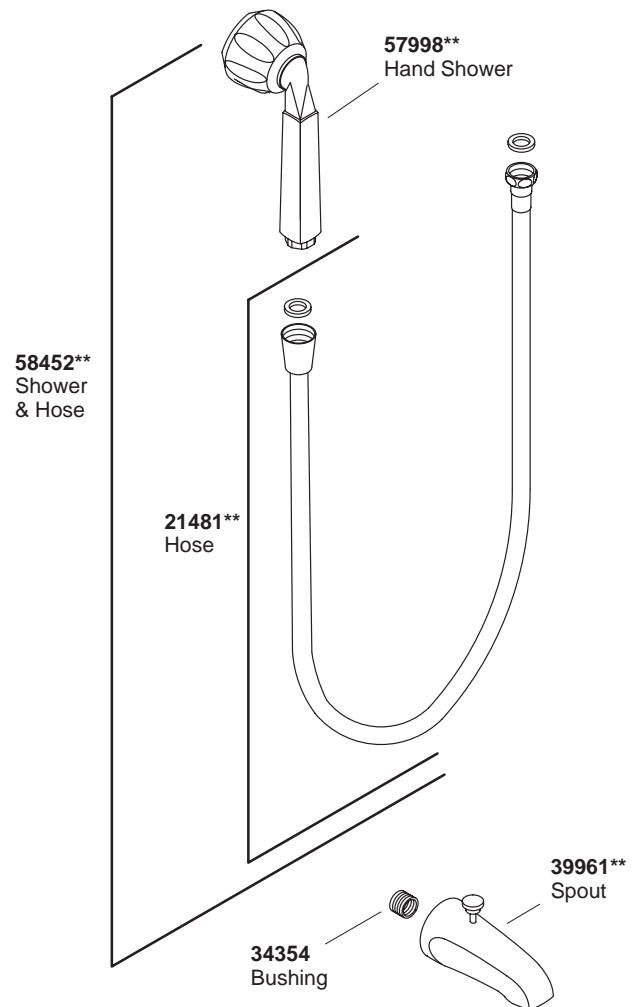

KOHLER® SERVICE PARTS

PERSONA ACCESSORIES

K#	
K-9658-**-AA	Bath Diverter Spout
K-9660-**-AA	Vacuum Breaker
K-9662-**-AA	Two-Way Shower Arm Diverter
K-9664-**-AA	Elbow Supply
K-9666-**-AA	Adjustable Swivel Mounting Bracket
K-9668-**-AA	Wall-Mount Slide Bar
K-9670-**-AA	Wall-Mounted Hanger
K-9672-**-AA/BA	Handshower and Hose Kit
K-9673-**-AA/BA	Handshower and Diverter Bath Spout Kit
K-9674-**-AA/BA	Handshower and Slide Bar Kit

****Finish/color code must be specified when ordering.**