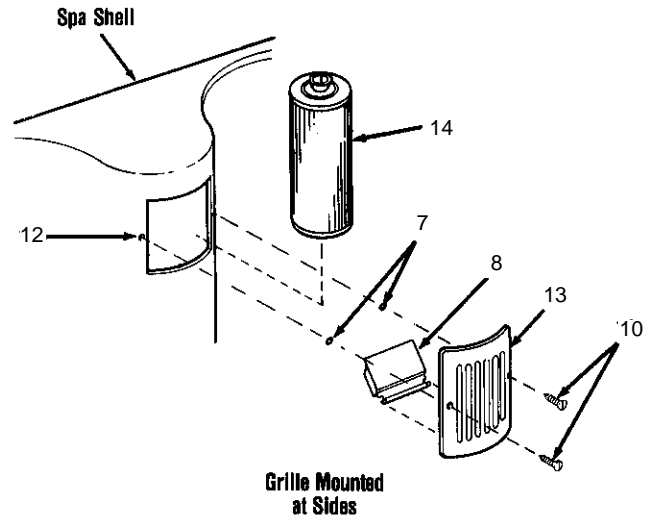

SERVICE SERIES CODE – ES

SERVICE SERIES CODE – RD

SERVICE PARTS

ITEM NO.	PART NO.	QTY.	DESCRIPTION	SPECIFICATIONS
1	†	1	Handle	
2	†	1	Spring	
3	†	1	Cap	
4	†	1	O-Ring	#133 O-Ring
5	†	1	J-Bolt	
6	61549	1	Filter Element	
7	†	2	O-Ring	#006 O-Ring
8	61544	1	Weir	
9	†	1	Skimmer Grille	
10	†	2	Screw	#6-32 x 1/2" Flat Head Machine Screw S.S.
11	61547	1	Nipple and Pin Assembly	
12	61464	2	Anchor	
13	61626	1	Skimmer Grille	
14	69092	1	Filter Element	

SERVICE KITS

- Items:
- † 1-5, #61460, Draw Rod Assembly
 - † 7-10, #61572†, Weir and Grille Assy. (Grille Mounted at Top and Bottom)
 - † 7, 8, 10, 13, #61648†, Weir and Grille Assy. (Grille Mounted at Sides)