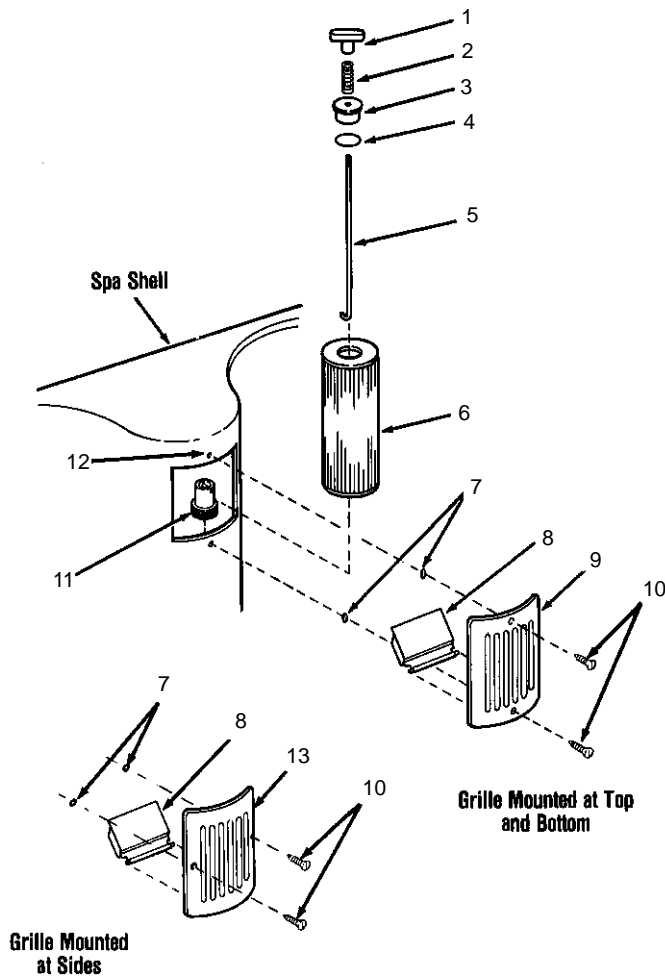

SERVICE SERIES CODE – ES

SERVICE SERIES CODE – RD

SERVICE PARTS

ITEM NO.	PART NO.	QTY.	DESCRIPTION	SPECIFICATIONS
1	†	1	Handle	
2	†	1	Spring	
3	†	1	Cap	
4	†	1	O-Ring	#133 O-Ring
5	†	1	J-Bolt	
6	61549	1	Filter Element	
7	†	2	O-Ring	#006 O-Ring
8	61544	1	Weir	
9	†	1	Skimmer Grille	
10	†	2	Screw	#6-32 x 1/2" Flat Head Machine Screw S.S.
11	61547	1	Nipple and Pin Assembly	
12	61464	2	Anchor	
13	61626	1	Skimmer Grille	
14	69092	1	Filter Element	

SERVICE KITS

- Items:
- † 1-5, #61460, Draw Rod Assembly
 - † 7-10, #61572†, Weir and Grille Assy. (Grille Mounted at Top and Bottom)
 - † 7, 8, 10, 13, #61648†, Weir and Grille Assy. (Grille Mounted at Sides)