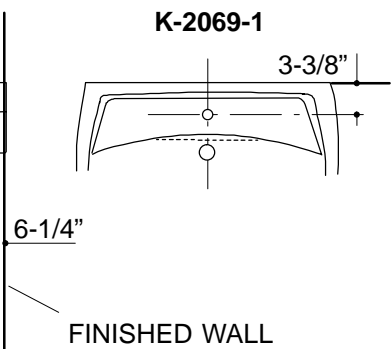

PRODUCT DIAGRAM