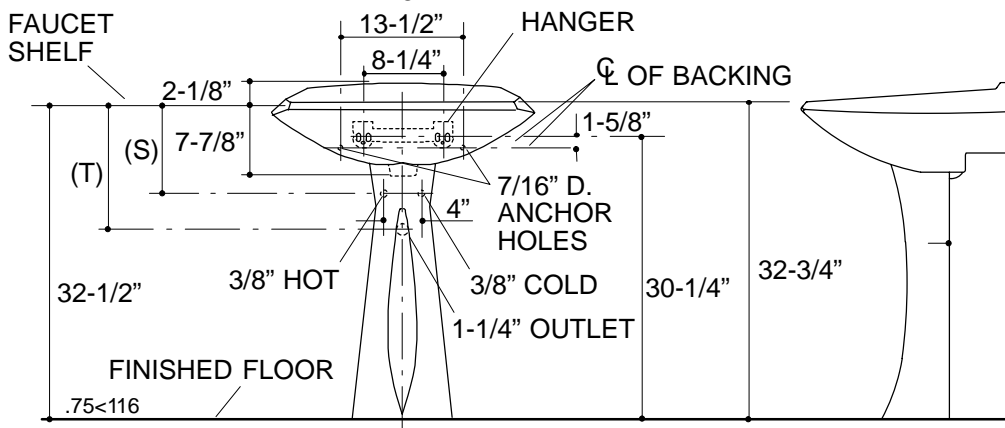

FEATURES

- 28" x 21-1/2" x 32-3/4"
- Vitreous china
- Pedestal lavatory
- 8" centers (K-2069-8) or single-hole (K-2069-1) drilling
- With overflow

CODES/STANDARDS APPLICABLE

Specified model meets or exceeds the following:

PRODUCT SPECIFICATION:

The pedestal lavatory shall be 28" in length, 21-1/2" in width, and 32-3/4" in height. Pedestal lavatory shall be made of vitreous china. Pedestal lavatory shall have 8" centers (K-2069-8), or single-hole (K-2069-1) drilling. Pedestal lavatory shall have overflow. Pedestal lavatory shall be Kohler Model K-2069-_____-_____.

PRODUCT INFORMATION

Fixture*:		basin area	water depth
Lavatory		25" x 15"	4-3/4"
Outlet	1-3/4" D.		
* Approximate measurements for comparison only.			

Holes	K-2069-8	K-2069-1	
Spout	1-3/16" D.	1-3/8" D.	
Faucet	1-3/8" D.		

Included Components:	
Lavatory basin, 8" centers	K-2130-8
Lavatory basin, single-hole	K-2130-1
Pedestal	K-2132
Hanger	64839
Rubber pads	63069

ROUGHING-IN NOTES
(T) Pop-up drain 13-1/2".
(S) 9" (Based on 12" riser which may require cutting).