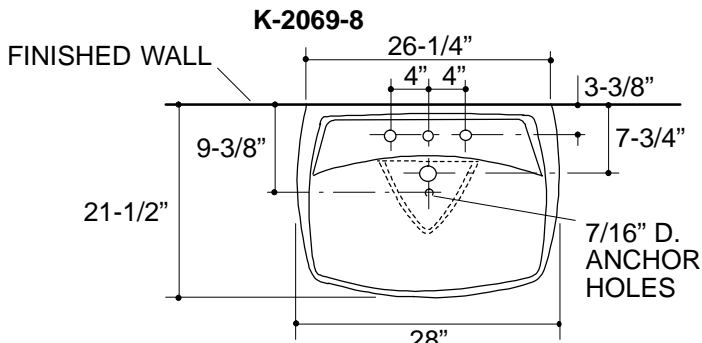

PRODUCT INFORMATION

Fixture*:		basin area	water depth
Lavatory		25" x 15"	4-3/4"
Outlet	1-3/4" D.		
* Approximate measurements for comparison only.			

Holes	K-2069-8	K-2069-1	
Spout	1-3/16" D.	1-3/8" D.	
Faucet	1-3/8" D.		

Included Components:	
Lavatory basin, 8" centers	K-2130-8
Lavatory basin, single-hole	K-2130-1
Pedestal	K-2132
Hanger	64839
Rubber pads	63069

ROUGHING-IN NOTES
(T) Pop-up drain 13-1/2".
(S) 9" (Based on 12" riser which may require cutting).