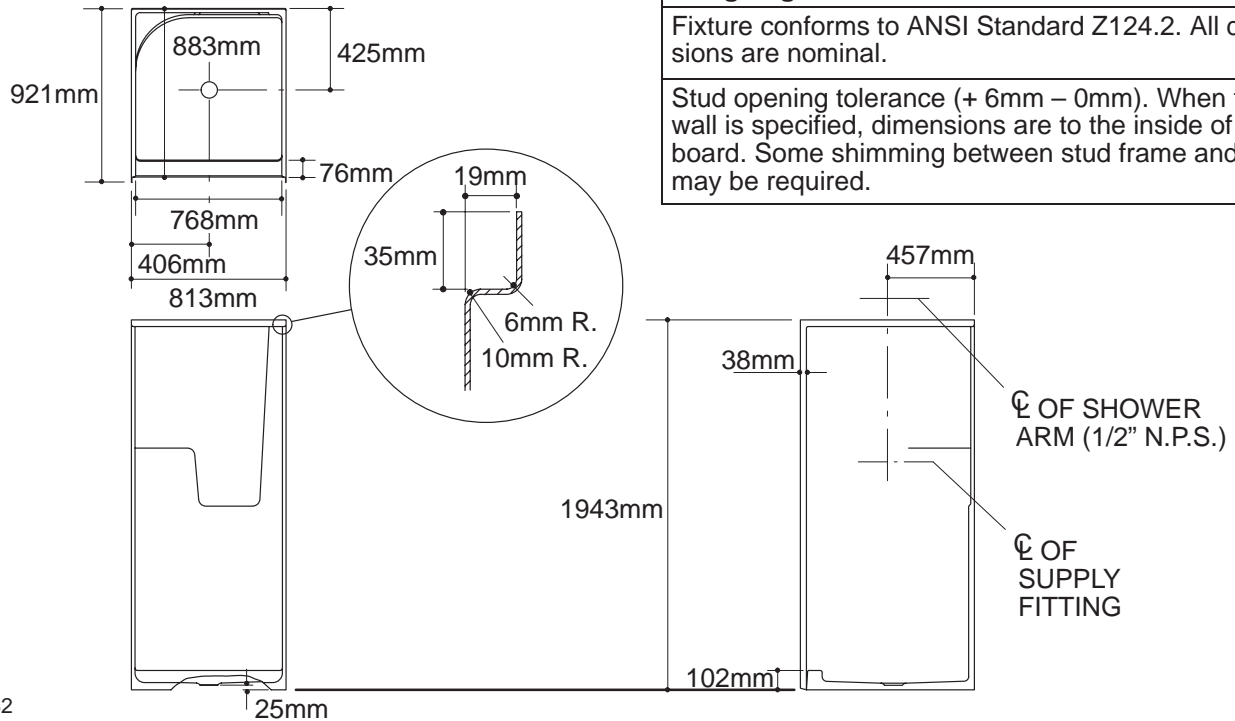

Ordering Information

Accessories/hardware:		
Drain	K-9132	recommended
Arica™ shower door or Arica™ shower door or Focal shower door	K-705014 or K-705024 or K-701215	recommended

Product Information

Fixture:	
Weight	47 Kg.
Configuration	1-piece
Drain Outlet	Ø86mm

Installation Notes

Refer to installation instructions included with fixture before beginning installation.

Fixture not drilled for supply fittings.

Shimming may be required to level fixture.

Roughing-In Notes

Fixture conforms to ANSI Standard Z124.2. All dimensions are nominal.

Stud opening tolerance (+ 6mm – 0mm). When fire rated wall is specified, dimensions are to the inside of the wall board. Some shimming between stud frame and fixture may be required.