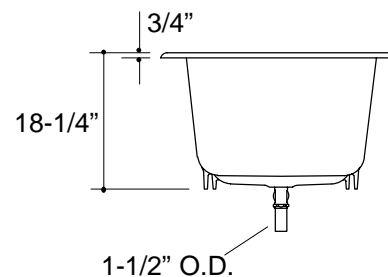

Ordering Information

Applicable product:		
Bath with grip rails	K-839	not shown
Bath less grip rails	K-840	shown
Accessories/hardware:		
Grip rails (pair) (for K-839)	K-9621	required
Drain	K-7161-AF	recommended
Adjustable feet	K-1172	optional
Undermount installation kit (K-840 only)	K-585	optional
Vinyl tiling-in bead*	K-1179	optional
*Use K-1179 vinyl bead when wall material contacts any top surface of bath.		

Product Information

Fixture*:	basin area	top area	weight
Bathing well	47" x 21"	57" x 25"	350 lbs.
	water depth	capacity	
To overflow	13"	55 gal.	
* Approximate measurements for comparison only.			

Installation Notes

Refer to installation instructions included with fixture before beginning installation.

Roughing-In Notes

Fixture dimensions are nominal and conform to tolerances in ANSI Standard A112.19.1.

No change in measurements if connected with drain illustrated.

Cut-out for drop-in 64-1/2" x 30-1/2"

Cut-out for undermount K-585 template required

1.25>132

K-839, K-840 Maestro™ Bath
106125-1-BA (A)

KOHLER[®]