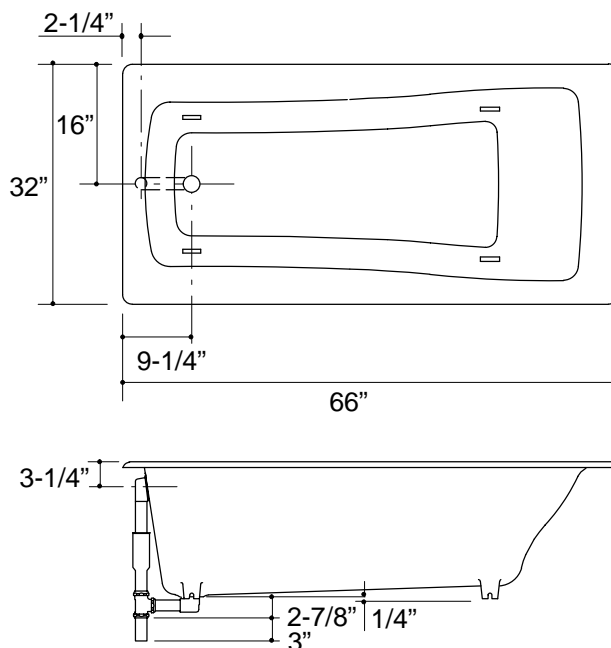

Ordering Information

Applicable product:		
Bath with grip rails	K-839	not shown
Bath less grip rails	K-840	shown
Accessories/hardware:		
Grip rails (pair) (for K-839)	K-9621	required
Drain	K-7161-AF	recommended
Adjustable feet	K-1172	optional
Undermount installation kit (K-840 only)	K-585	optional
Vinyl tiling-in bead*	K-1179	optional
*Use K-1179 vinyl bead when wall material contacts any top surface of bath.		

Product Information

Fixture*:	basin area	top area	weight
Bathing well	47" x 21"	57" x 25"	350 lbs.
	water depth	capacity	
To overflow	13"	55 gal.	
* Approximate measurements for comparison only.			

Installation Notes

Refer to installation instructions included with fixture before beginning installation.

Roughing-In Notes

Fixture dimensions are nominal and conform to tolerances in ANSI Standard A112.19.1.

No change in measurements if connected with drain illustrated.

Cut-out for drop-in 64-1/2" x 30-1/2"

Cut-out for undermount K-585 template required

1.25>132

K-839, K-840 Maestro™ Bath
106125-1-BA (A)

KOHLER[®]