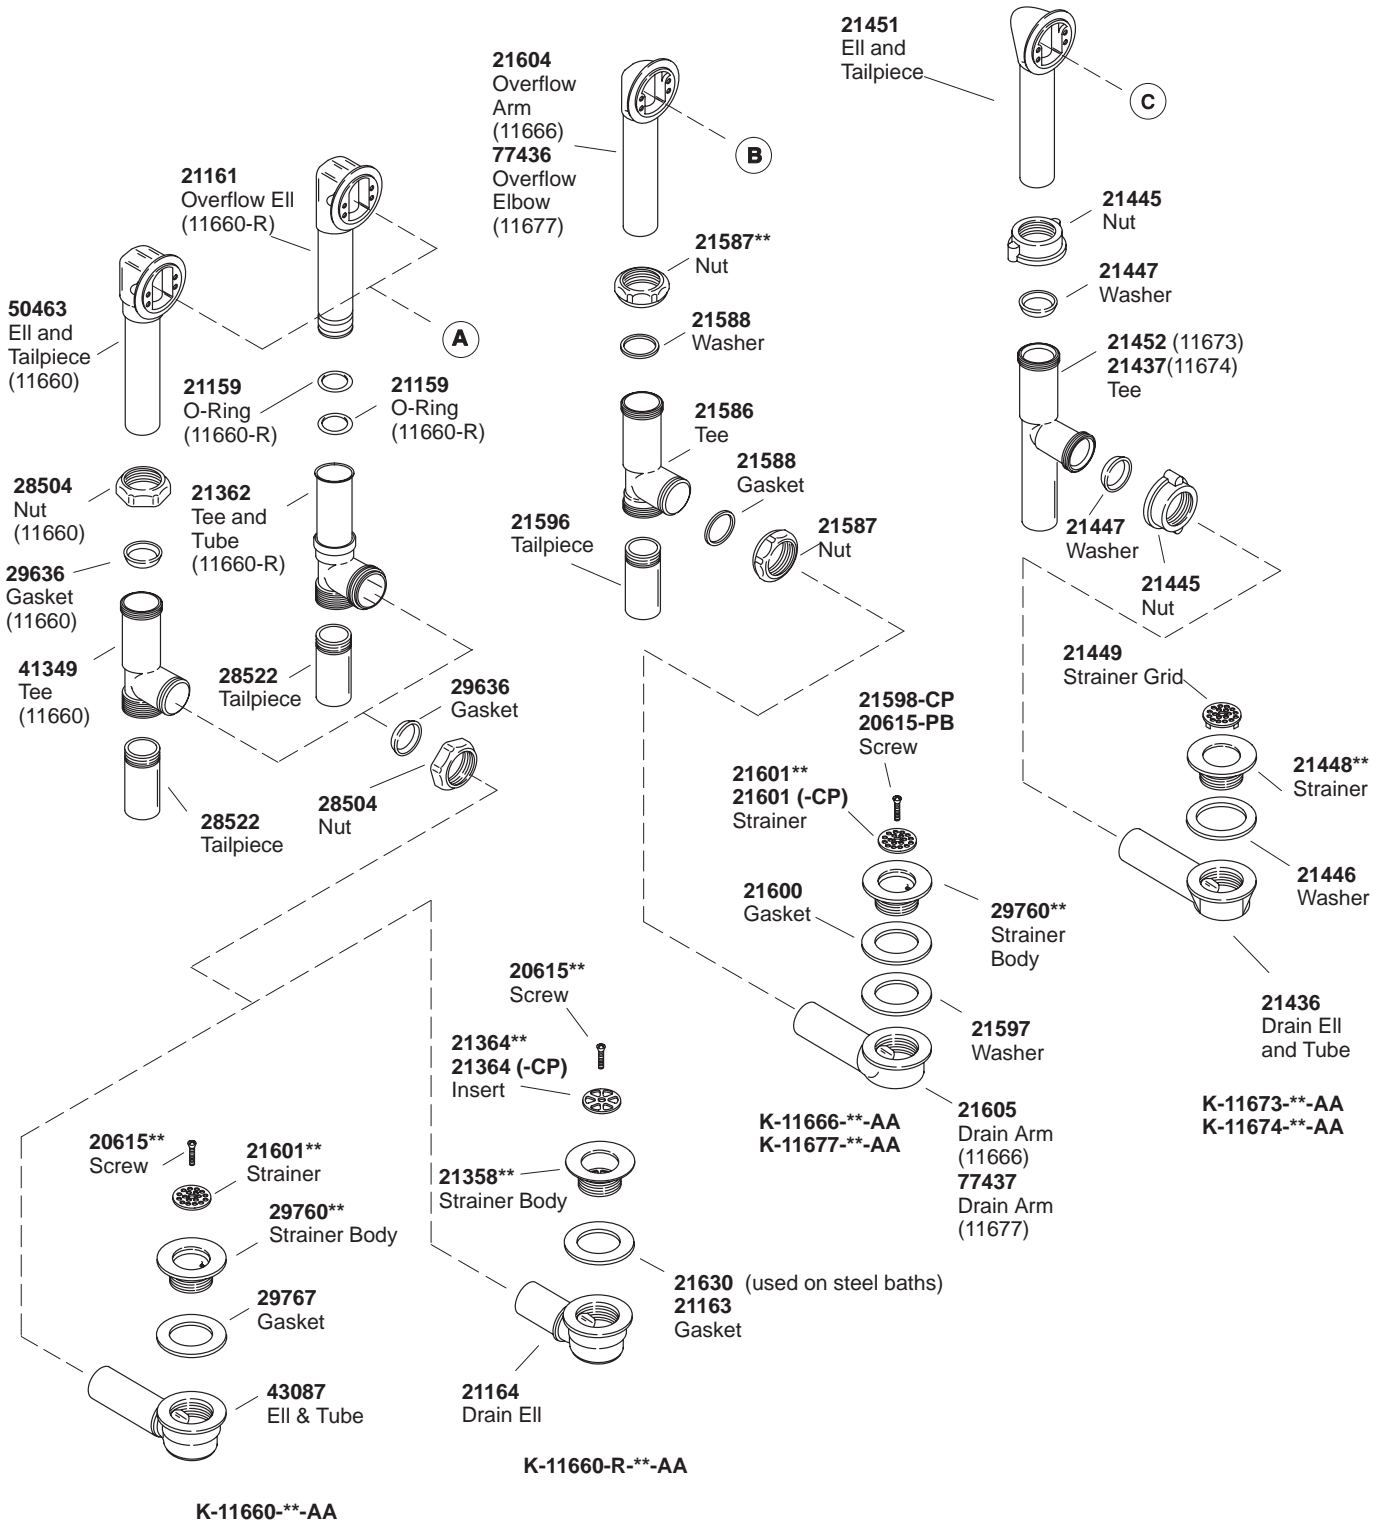

KOHLER® SERVICE PARTS

SWIFTFLO BATH DRAINS

K#	Bath Depth 14"-16"	Bath Depth 18-1/2"-20-1/2"	Plastic Drain	17 Gauge Brass	20 Gauge Brass
K-11660-**-AA	X			X	
K-11660-R-**-AA	X			X	
K-11666-**-AA	X				X
K-11673-**-AA	X		X		
K-11674-**-AA	X		X		
K-11677-**-AA		X			X

**Finish/color code must be specified when ordering.

**Finish/color code must be specified when ordering.