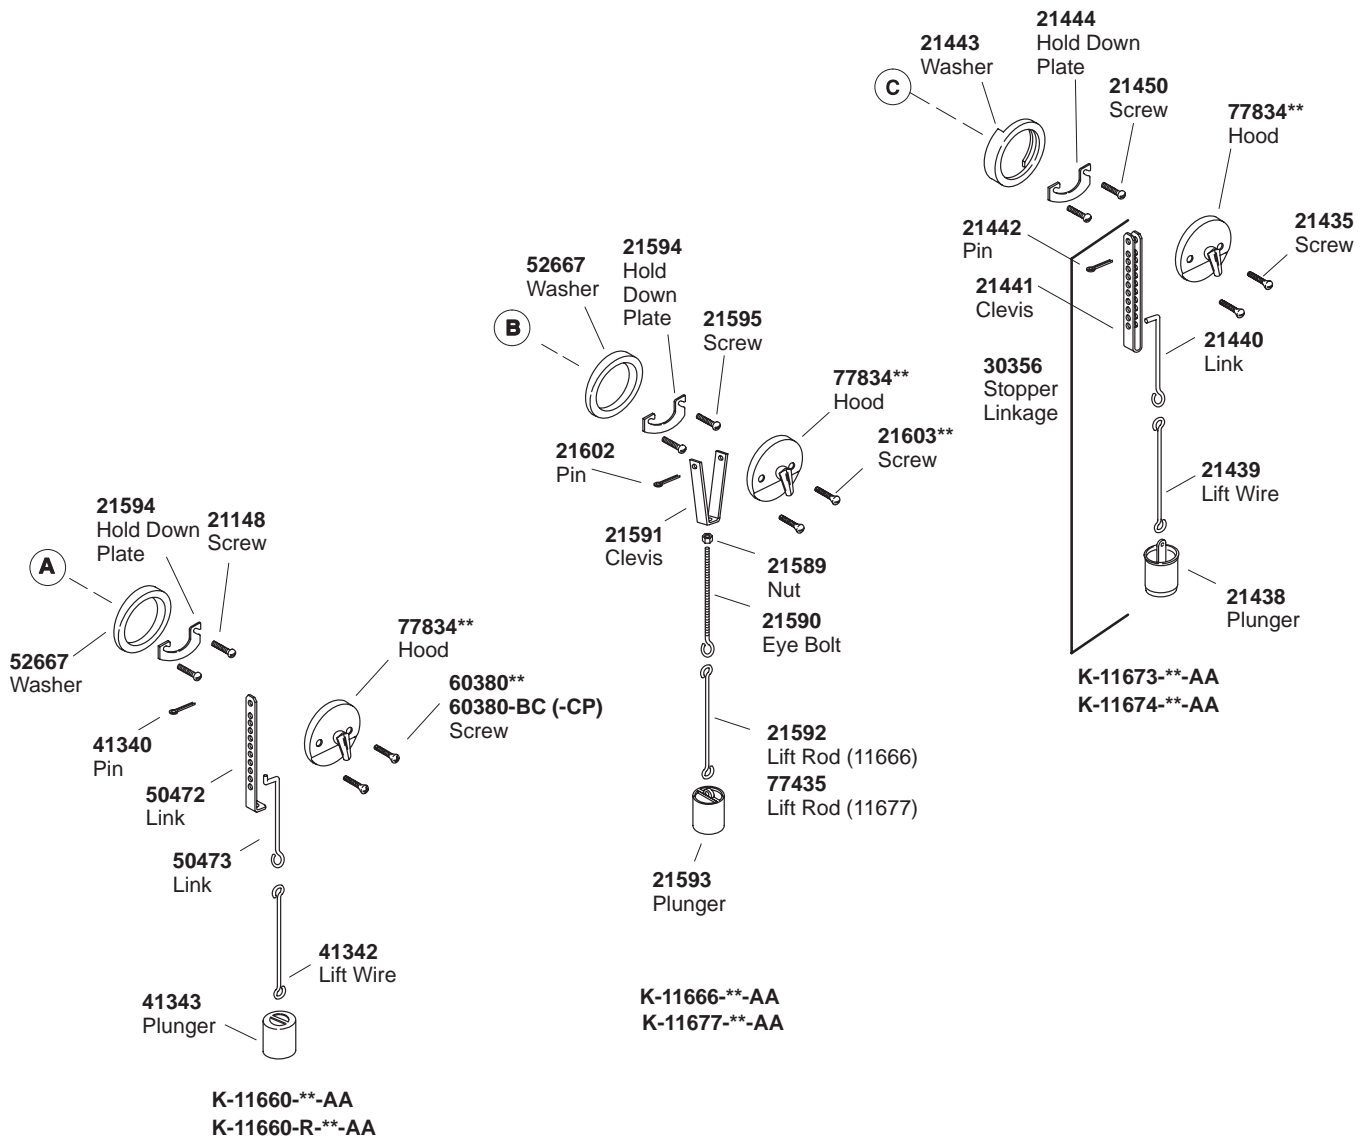

KOHLER® SERVICE PARTS

SWIFTFLO BATH DRAINS

K#	Bath Depth 14"-16"	Bath Depth 18-1/2"-20-1/2"	Plastic Drain	17 Gauge Brass	20 Gauge Brass
K-11660-**-AA	X			X	
K-11660-R-**-AA	X			X	
K-11666-**-AA	X				X
K-11673-**-AA	X		X		
K-11674-**-AA	X		X		
K-11677-**-AA		X			X

**Finish/color code must be specified when ordering.

**Finish/color code must be specified when ordering.