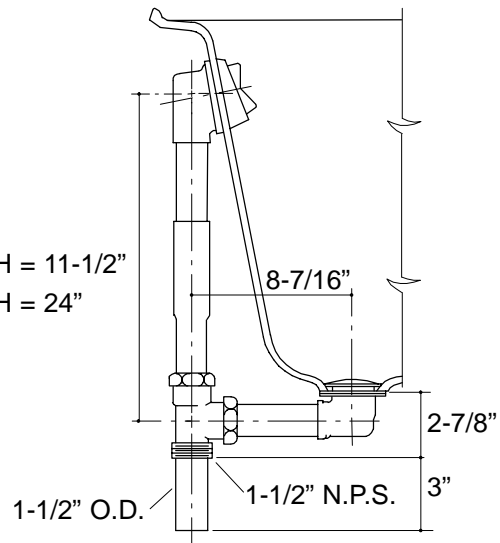

DRAIN
K-7163
ALSO K-7166-AF

FEATURES

- 17 gauge brass construction
- Above- or through-the-floor installation options
- Adjustable trip lever pop-up drain
- 1-1/2" connection
- Brass tailpiece

CODES/STANDARDS APPLICABLE

PRODUCT SPECIFICATION:

Bath drain shall be of brass construction. Drain shall include an adjustable trip lever connection with 1-1/2" pop-up drain and brass tailpiece. Drain shall feature above- or through-the-floor installation options. K-7163 is intended for Greek bath or bath whirlpool installations. K-7166-AF is intended for Aventura shower and soak whirlpool and Mayflower bath installations. Drain shall be Kohler Model K-_____-_____-_____.

CLEARFLO

K-7163

14" BATH = 11-1/2"
26" BATH = 24"

K-7166

PRODUCT DIAGRAM