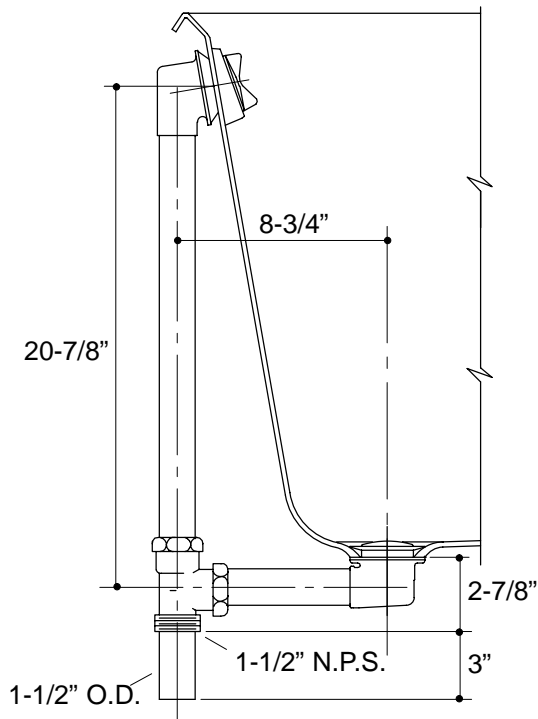

DRAIN
K-7163
ALSO K-7166-AF

FEATURES

- 17 gauge brass construction
- Above- or through-the-floor installation options
- Adjustable trip lever pop-up drain
- 1-1/2" connection
- Brass tailpiece

CODES/STANDARDS APPLICABLE

PRODUCT SPECIFICATION:

Bath drain shall be of brass construction. Drain shall include an adjustable trip lever connection with 1-1/2" pop-up drain and brass tailpiece. Drain shall feature above- or through-the-floor installation options. K-7163 is intended for Greek bath or bath whirlpool installations. K-7166-AF is intended for Aventura shower and soak whirlpool and Mayflower bath installations. Drain shall be Kohler Model K-_____-_____-_____.

CLEARFLO

K-7163

14" BATH = 11-1/2"
26" BATH = 24"

K-7166

PRODUCT DIAGRAM