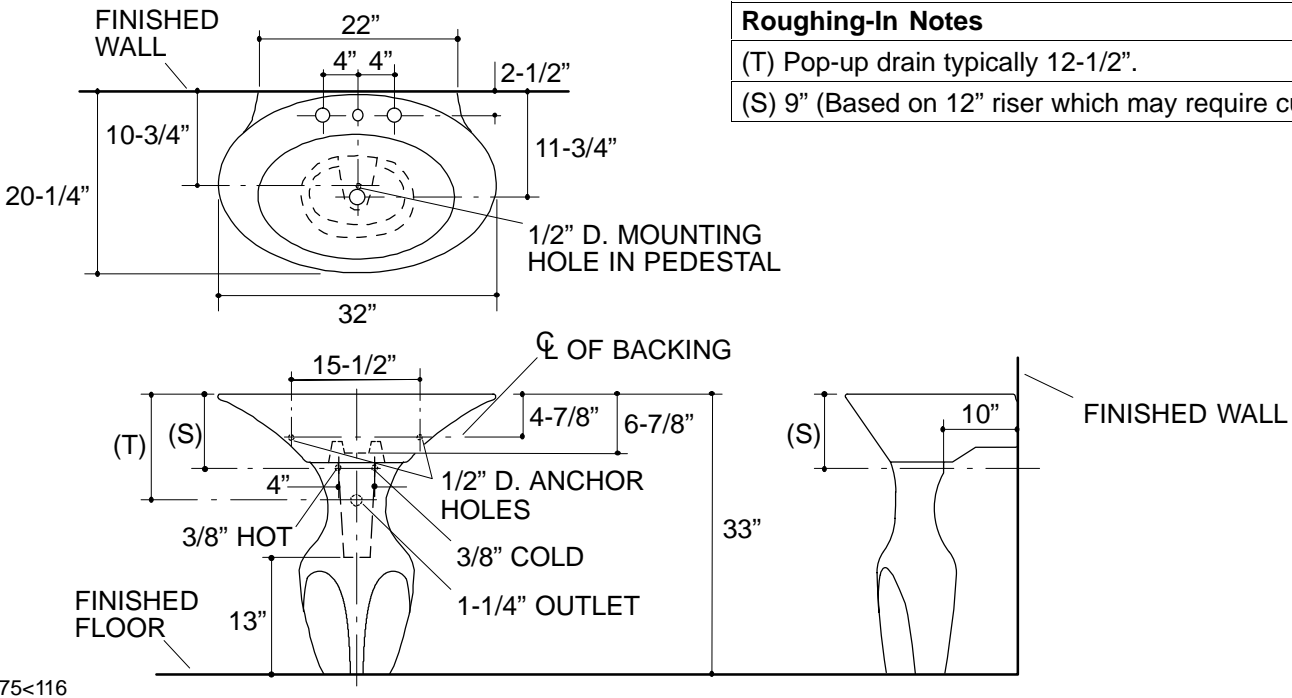

FIGURANTE™

PRODUCT INFORMATION

Fixture*:		basin area	water depth
Lavatory		22" x 14"	4-1/4"
Outlet	1-3/4" D.		
* Approximate measurements for comparison only.			

Holes	K-2121-8		
Spout	1-3/16" D.		
Faucet	1-3/8" D.		

Included Components:	
Lavatory basin, 8" centers	K-2124-8
Pedestal	K-2128
Pedestal accessory pack	52204
Rubber pads	63069
9" ball lever	20700

PRODUCT DIAGRAM