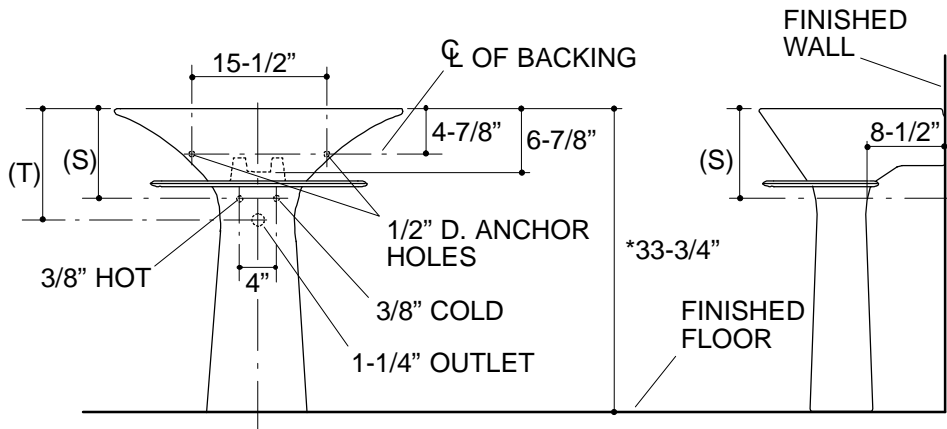

Ordering Information

Applicable product		
8" centers lavatory	K-2122-8	shown
Accessories/hardware:		
Towel bar	K-9614	optional

Product Information

Fixture*:		basin area	water depth
Lavatory		22" x 14"	4-1/4"
Outlet	1-3/4" D.		
* Approximate measurements for comparison only.			

Holes	K-2122-8		
Spout	1-3/16" D.		
Faucet	1-3/8" D.		

Included Components:	
Lavatory basin, 8" centers	K-2124-8
Pedestal	K-2129
Pedestal accessory pack	52204
9" ball lever	20700

Roughing-In Notes
Fixture dimensions are nominal and conform to tolerances in ASME Standard A112.19.2M.
(T) Pop-up drain 12-1/2".
(S) 9" (Based on 12" riser which may require cutting).
* Add approximately 1/2" in height when towel bar is used.