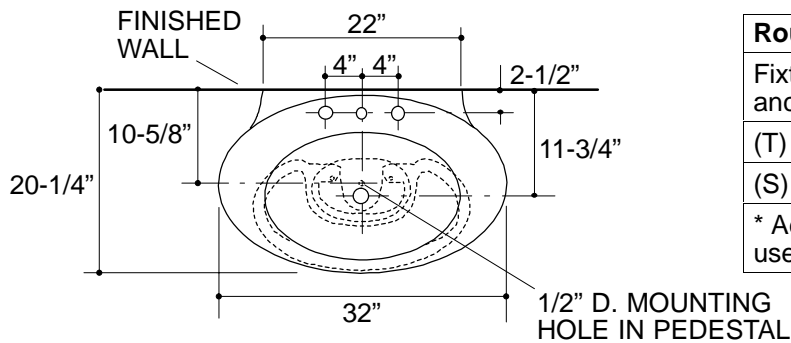

Ordering Information

Applicable product		
8" centers lavatory	K-2122-8	shown
Accessories/hardware:		
Towel bar	K-9614	optional

Product Information

Fixture*:		basin area	water depth
Lavatory		22" x 14"	4-1/4"
Outlet	1-3/4" D.		
* Approximate measurements for comparison only.			

Holes	K-2122-8		
Spout	1-3/16" D.		
Faucet	1-3/8" D.		

Included Components:	
Lavatory basin, 8" centers	K-2124-8
Pedestal	K-2129
Pedestal accessory pack	52204
9" ball lever	20700

Roughing-In Notes
Fixture dimensions are nominal and conform to tolerances in ASME Standard A112.19.2M.
(T) Pop-up drain 12-1/2".
(S) 9" (Based on 12" riser which may require cutting).
* Add approximately 1/2" in height when towel bar is used.