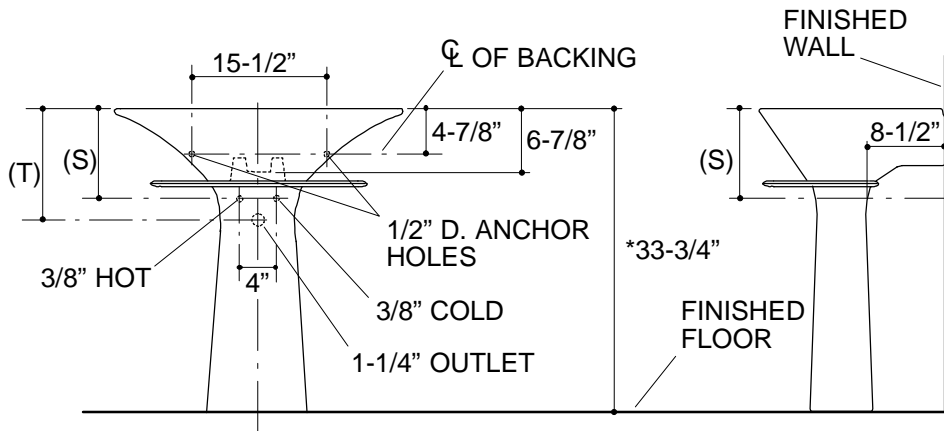

#### FEATURES

- 32" x 20-1/4" x 33-3/4"
- Vitreous china
- Pedestal lavatory
- 8" centers
- With overflow
- Optional K-9614 towel bar

#### PRODUCT SPECIFICATION:

The pedestal lavatory shall be 32" in length, 20-1/4" in width, and 33-3/4" in height. Pedestal lavatory shall be made of vitreous china. Pedestal lavatory shall have 8" centers. Pedestal lavatory shall have overflow. Pedestal lavatory shall be Kohler Model K-2122-\_\_\_\_\_-\_\_\_\_\_.

## PRODUCT INFORMATION

Fixture*:		basin area	water depth
Lavatory		22" x 14"	4-1/4"
Outlet	1-3/4" D.		
* Approximate measurements for comparison only.			

Holes	<b>K-2122-8</b>		
Spout	1-3/16" D.		
Faucet	1-3/8" D.		

### Roughing-In Notes

(T) Pop-up drain 12-1/2".

(S) 9" (Based on 12" riser which may require cutting).

\* Add approximately 1/2" in height when towel bar is used.

.75<116