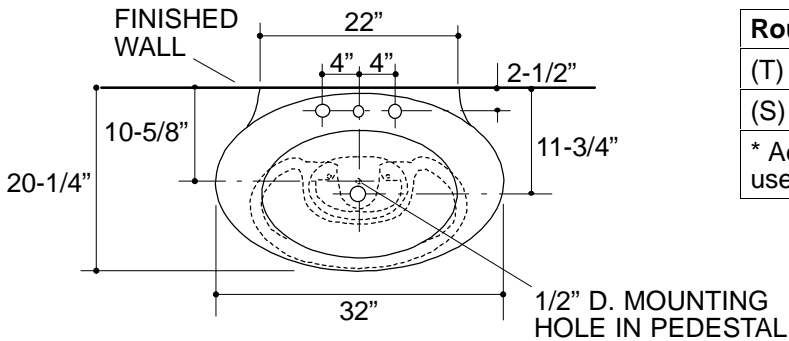

ARABESQUE™

PRODUCT INFORMATION

Fixture*:		basin area	water depth
Lavatory		22" x 14"	4-1/4"
Outlet	1-3/4" D.		
* Approximate measurements for comparison only.			

Holes	K-2122-8		
Spout	1-3/16" D.		
Faucet	1-3/8" D.		

Included Components:	
Lavatory basin, 8" centers	K-2124-8
Pedestal	K-2129
Pedestal accessory pack	52204
9" ball lever	20700

Roughing-In Notes

(T) Pop-up drain 12-1/2".

(S) 9" (Based on 12" riser which may require cutting).

* Add approximately 1/2" in height when towel bar is used.