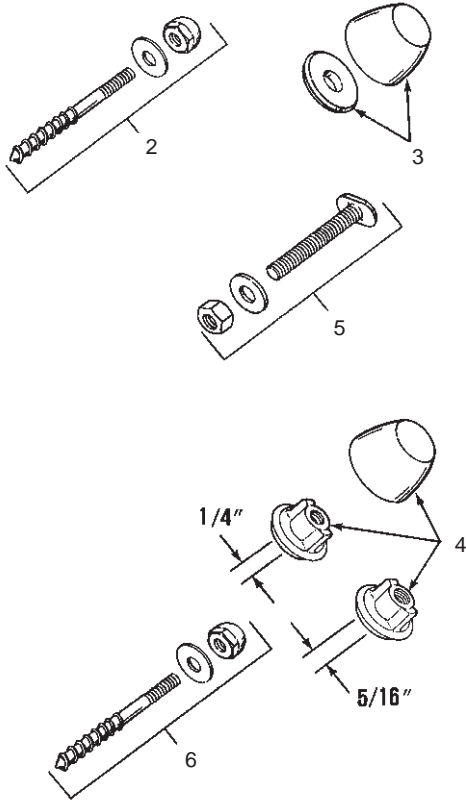

## MISCELLANEOUS

106254§

MOUNTING HARDWARE

106254§

DRAIN PLUGS

ORDER BY KIT NUMBER OR PART NUMBER, NOT ITEM NUMBER OR KIT LETTER.

### Ordering Options

Item  
1  
2  
3  
4  
5  
6  
7

Part No.  
or Kit  
A  
B  
C  
D  
E  
F  
G

### Kit Ordering Information

Kit	Kit Part No.	Kit Name	Kit Contents
A	21403	Drain Plug (5–8")	1 ea., Item 1
B	52054	Wall Screws	3 ea., Item 2
C	52048‡	Bolt Caps	2 ea., Item 3
D	52184‡	Bolt Caps (Introduced 9/85)	2 ea., Item 4
E	21401	Closet Bolts	2 ea., Item 5
F	21402	Floor Screws	2 ea., Item 6
G	46114‡	Bolt Covers (Pillow Talk)	2 ea., Item 7

### KITS MAY INCLUDE EXTRA PARTS

NOTES:

LEGEND:

§ Reference Number Only.

‡ Specify Finish.