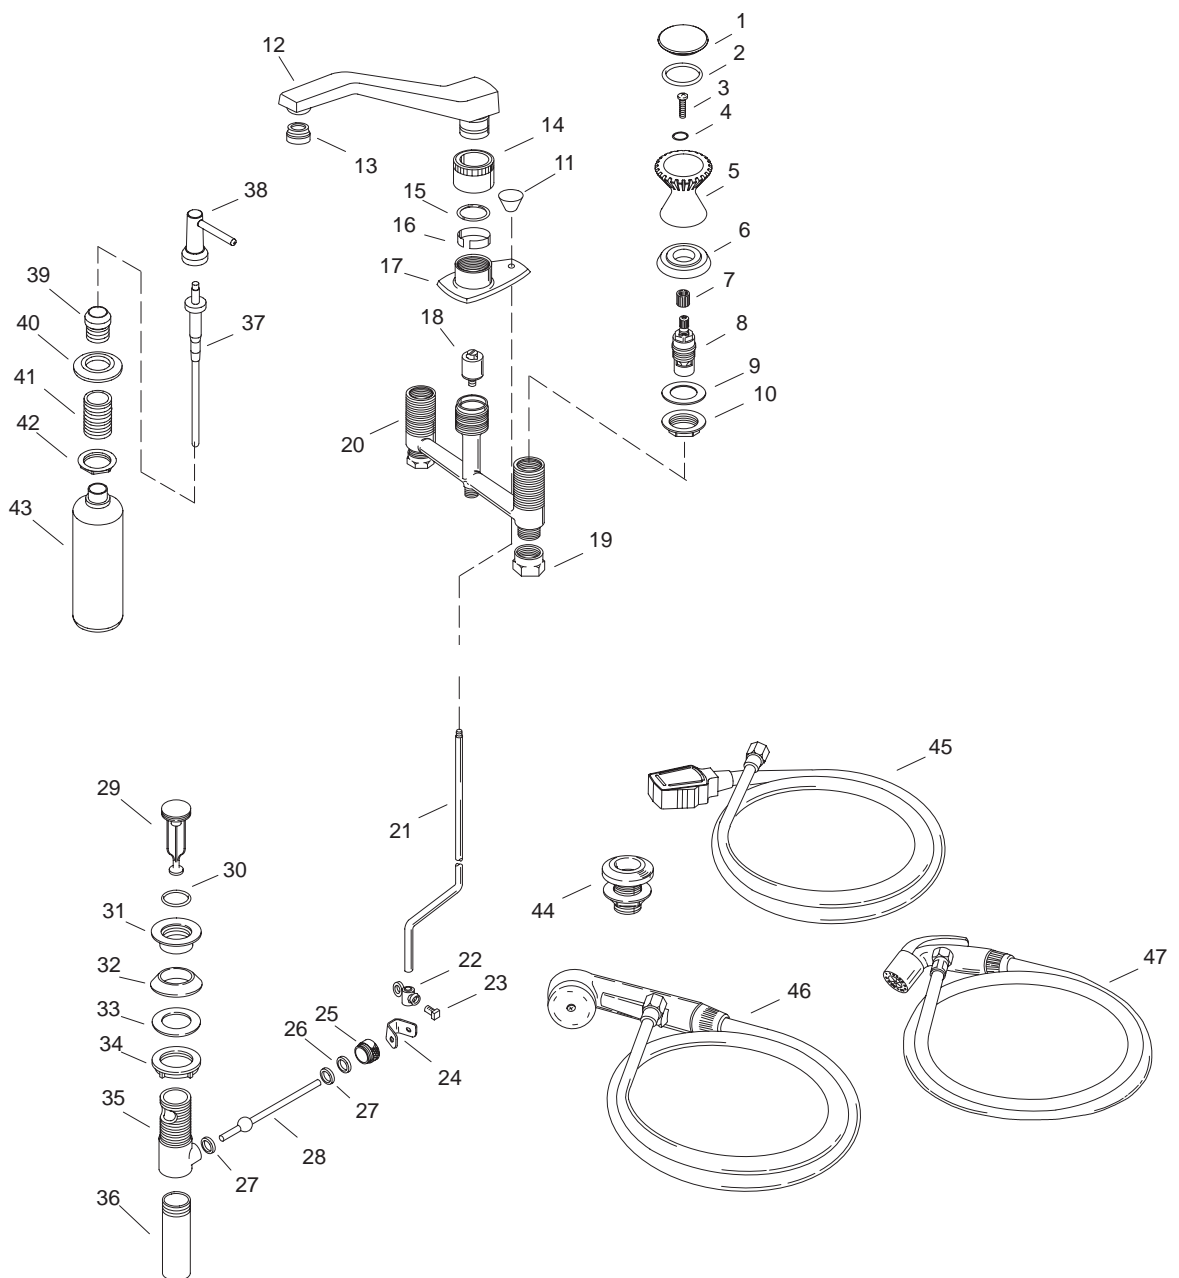

KOHLER® SERVICE PARTS

BRAVURA™ LAVATORY SHAMPOO FAUCETS

K-#	Spray Hose	Soap Dispenser
6848-CV-**-AA	X	
6848-CV-**-BA	X	
6849-CV-**-AA		
6849-CV-**-BA		
6850-CV-**-AA	X	X
6850-CV-**-BA	X	X

**Finish/color code must be specified when ordering.