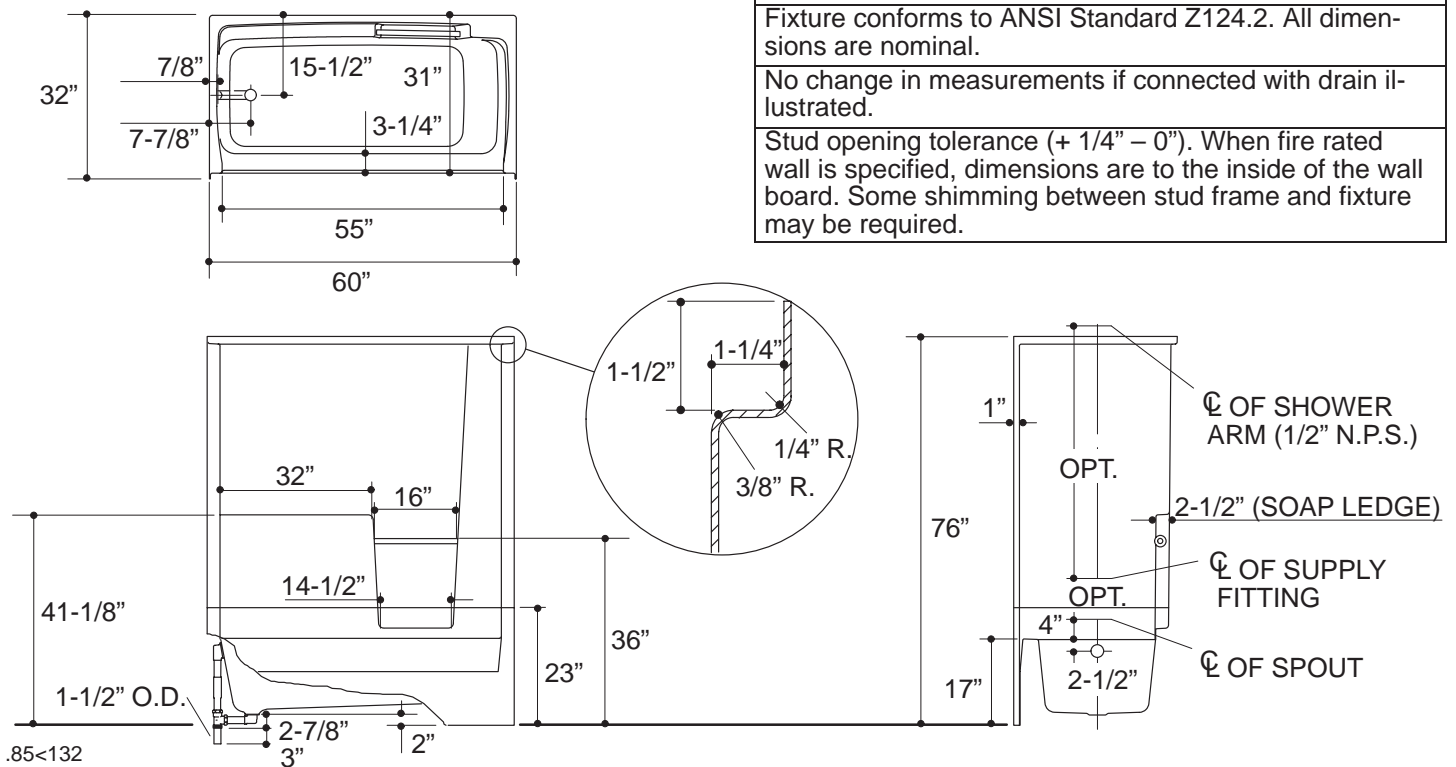

Product Information

Fixture*:	basin area	top area	weight
Bathing well	46" x 20"	55" x 23"	145 lbs.
	water depth	capacity	
To overflow	10-3/4"	43 gals.	
Configuration			2-piece
Drain Outlet			2-1/4" D.

* Approximate measurements for comparison only.

Installation Notes

Refer to installation instructions included with fixture before beginning installation.

Fixture not drilled for supply fittings.

Shimming may be required to level fixture.

Mastershower K-74 and K-75 not recommended.

Roughing-In Notes

Fixture conforms to ANSI Standard Z124.2. All dimensions are nominal.

No change in measurements if connected with drain illustrated.

Stud opening tolerance (+ 1/4" - 0"). When fire rated wall is specified, dimensions are to the inside of the wall board. Some shimming between stud frame and fixture may be required.