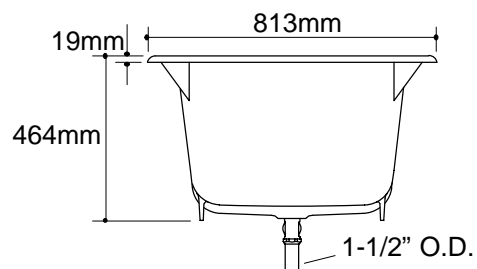

Product Information

Fixture*:	basin area	top area	weight
Bathing well	1041 x 508mm	1397 x 635mm	113 Kg.
	water depth	capacity	
To overflow	346mm	227 litres	

* Approximate measurements for comparison only.

Installation Notes

Refer to installation instructions included with fixture before beginning installation.

Roughing-In Notes

Fixture dimensions are nominal and conform to tolerances in ANSI Standard A112.19.1.

No change in measurements if connected with drain illustrated.

Cut-out	1486 x 775mm
---------	--------------

1.25>132

K-850 Tea-For-Two™ Bath
106352-1M-AA (-)

KOHLER®