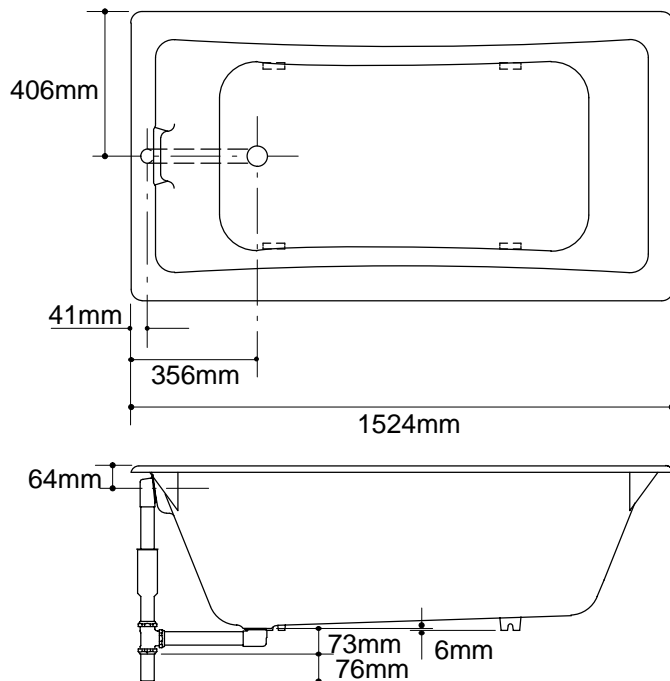

Ordering Information

Accessories/hardware:		
Drain	K-7169-AF	recommended
Adjustable legs	K-1172	optional
Vinyl tiling-in bead*	K-1179	optional

*Use K-1179 vinyl bead when wall material contacts any top surface of bath.

Product Information

Fixture*:	basin area	top area	weight
Bathing well	1041 x 508mm	1397 x 635mm	113 Kg.
	water depth	capacity	
To overflow	346mm	227 litres	

* Approximate measurements for comparison only.

Installation Notes

Refer to installation instructions included with fixture before beginning installation.

Roughing-In Notes

Fixture dimensions are nominal and conform to tolerances in ANSI Standard A112.19.1.

No change in measurements if connected with drain illustrated.

Cut-out	1486 x 775mm
---------	--------------

1.25>132

K-850 Tea-For-Two™ Bath
106352-1M-AA (-)

KOHLER®