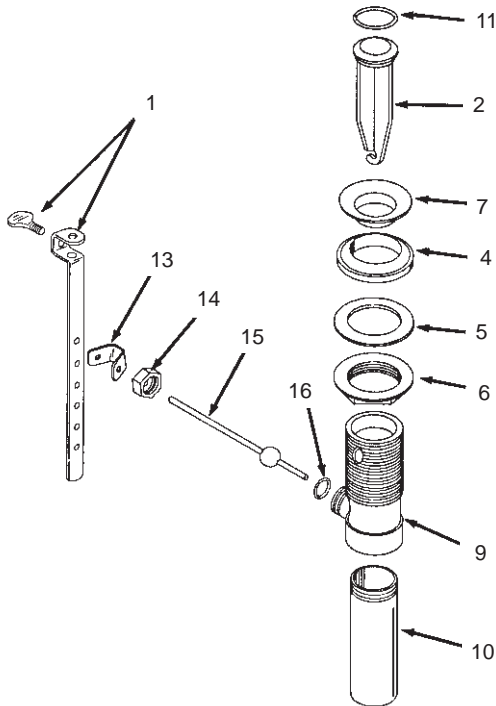

40240§ POP-UP DRAIN CHROME
70402§

70408§ POP-UP DRAIN POLISHED BRASS

ORDER BY KIT NUMBER OR PART NUMBER, NOT ITEM NUMBER OR KIT LETTER.

CHROME PLATE (CP)

Ordering Options

Item	Part No. or Kit
1	40123
2	B, D
3	C
4	40239, D
5	40238, D
6	40076, D
7	40119‡, D
8	70406‡
9	40116, D
10	40121
11	32464, B, D
12	38676, C
13	40228, A
14	40234, A
15	E or F, A
16	40235, A

POLISHED BRASS (PB)

Kit Ordering Information

Kit	Kit Part No.	Kit Name
A	40122	Ball Lever Assembly
B	40118 ‡	Stopper Assembly (Chrome)
C	70407	Stopper Assembly (Brass)
D	40245 ‡	Drain Assembly
E	40236	Ball Lever
F	500165 ‡	Ball Lever (10-3/4")

Kit Contents

1 ea., Items 13 thru 16
1 ea., Items 2 and 11
1 ea., Items 3 and 12
1 ea., Items 2, 4 thru 7, 9 and 11
1 ea., Item 15
1 ea., Item 15

KITS MAY INCLUDE EXTRA PARTS

NOTES:

LEGEND:

‡ Specify Finish.
§ Reference Number Only.