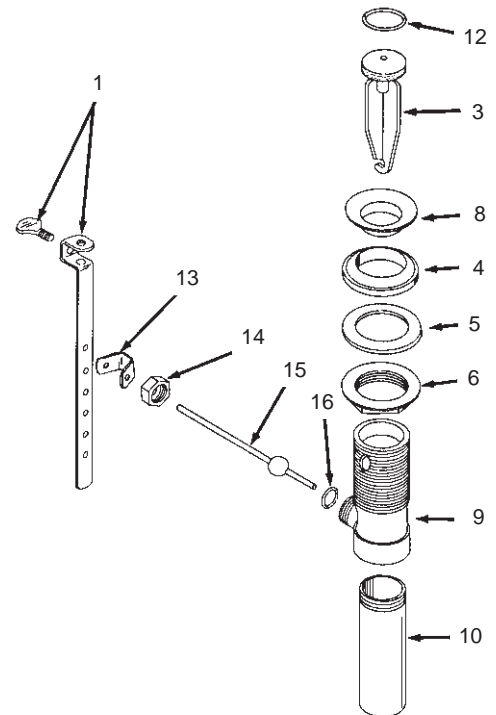

40240§ POP-UP DRAIN CHROME
70402§

70408§ POP-UP DRAIN POLISHED BRASS

ORDER BY KIT NUMBER OR PART NUMBER, NOT ITEM NUMBER OR KIT LETTER.

CHROME PLATE (CP)

Ordering Options

Item	Part No. or Kit
1	40123
2	B, D
3	C
4	40239, D
5	40238, D
6	40076, D
7	40119‡, D
8	70406‡
9	40116, D
10	40121
11	32464, B, D
12	38676, C
13	40228, A
14	40234, A
15	E or F, A
16	40235, A

POLISHED BRASS (PB)

Kit Ordering Information

Kit	Kit Part No.	Kit Name
A	40122	Ball Lever Assembly
B	40118 ‡	Stopper Assembly (Chrome)
C	70407	Stopper Assembly (Brass)
D	40245 ‡	Drain Assembly
E	40236	Ball Lever
F	500165 ‡	Ball Lever (10-3/4")

Kit Contents

1 ea., Items 13 thru 16
1 ea., Items 2 and 11
1 ea., Items 3 and 12
1 ea., Items 2, 4 thru 7, 9 and 11
1 ea., Item 15
1 ea., Item 15

KITS MAY INCLUDE EXTRA PARTS

NOTES:

LEGEND:

‡ Specify Finish.
§ Reference Number Only.