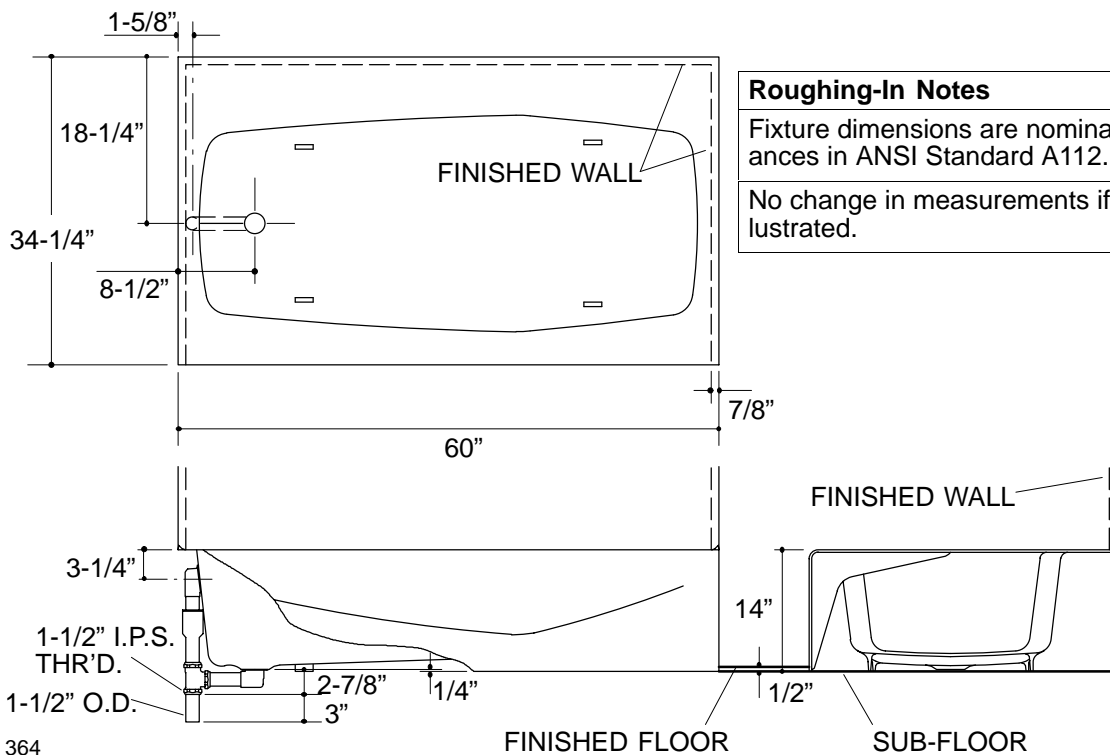

Ordering Information

Applicable product:		
Left outlet	K-713	shown
Right outlet	K-714	not shown
Accessories/hardware:		
Drain	K-7160-TF	recommended
Trip lever drain	K-11660	recommended

Product Information

Fixture*:	basin area	top area	weight
Bathing well	45" x 22"	55" x 24"	330 lbs.
	water depth	capacity	
To overflow	8-5/8"	33 gal.	
* Approximate measurements for comparison only.			

Installation Notes

Refer to installation instructions included with fixture before beginning installation.

Roughing-In Notes

Fixture dimensions are nominal and conform to tolerances in ANSI Standard A112.19.1.

No change in measurements if connected with drain illustrated.

364

K-713, K-714 Villager™ Recess Bath
106549-1-AA (9620)