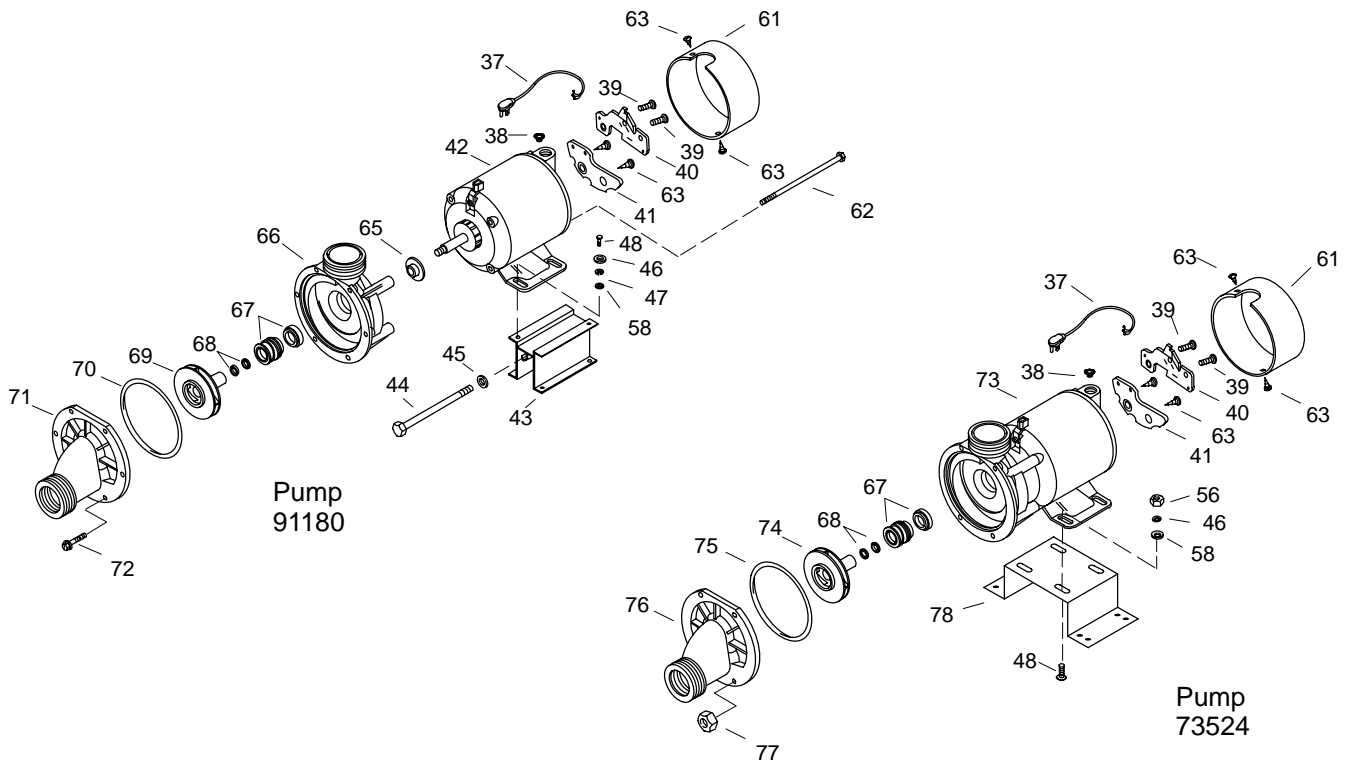

KOHLER® SERVICE PARTS

SEADREAM™ WHIRLPOOLS

**Finish/color code must be specified when ordering.

SERVICE PARTS

ITEM	PART NO.	DESCRIPTION
1	60170	Nut
2	60169	Bolt
3	60655	Tee & Tube Assy
4	61972	Tube
5	65157	Finger Nut
6	64355	Timer Knob
7	63644	Wall Plate
8	64356	Timer
9	65156**	Switch Flange
10	90105**	Air Transmitter
11	69089**	Knob
12	60359**	Trim Cap
13	60581	Actuator Assembly
14	60591	Spring Grip
15	67429	Jet Flange
16	63466**	Directional Jet
17	65036	Flange
18	65355	Spacer
19	67999**	Cover
20	65054	Screw
21	65226**	Plug
22	91016**	Check Valve Service Kit
23	65157	Nut
24	90005	Elbow
25		Available in Service Kit Only
26	67665	Plug
27	67889	Housing
28	94821	O-Ring
29	60848	Connector (AA, AB, AC Model)
	93709	Connector (AD Model)
30	60979	Slip Nut (AA, AB, AC Model)
	60979-A	Slip Nut (AD Model)
31	60797	Tee
32		Available in Service Kit Only
33		Available in Service Kit Only
34	66265	Coupling (AA, AB, AC Model)
	61249	Coupling (AD Model)
35	66763	Elbow (AA, AB, AC Model)
	93685	Elbow (AD Model)
36	65885	Gasket
37	93000	Cord Assy
38	93003	Strain Relief
39	63263	Screw
40	91176	Timer Board
41	91541	Switch Assy
42	91177	Motor
43	90990	Pump Bracket
44	91150	Bolt
45	67111	Washer
46	67095	Washer
47	60125	Washer
48	64163	Screw
49	67111	Washer
50	60043	Washer
51	60044	Nut
52	67124	Nut
53	67123	Washer
54	67095	Washer
55	63068	Motor Support Bracket
56	90153	Locknut
57	68577	Cord Grip
58	65791	Washer
59	67109	Bolt
60	60973	Motor
61	74823	End Cap
62	74824	Bolt
63	62726	Screw
64	500245	Switch Kit
65	60972	Slinger
66	60927	Volute Assy
67	60985	Shaft Seal
68	60912	Shim Kit
69	60928	Impeller
70	60981	O-Ring
71	60926	Cover

SERVICE PARTS

ITEM	PART NO.	DESCRIPTION
72	60982	Screw
73	73525	Motor
74	73529	Impeller
75	73558	O-Ring
76	73552	Cover
77	73559	Nut
78	73508-E	Base
79	62959	Screw
80	64212	Washer
81	65328	Strap
82	65329	Bracket, Strap
83	68577	Cord Grip
84	90153	Locknut
85	60320	Screw
86	60340	Box Cover
87	60649	Tube
88	60654	Breather Tee
89	60755	Impulse Relay
90	60757	P.C.B. Assy
91	60759	Screw
92	61776	Washer
93	64214	Washer
94	65160	Enclosure Assy
95	65468	Pump Cord Assy
96	65836	Extrusion
97	65845	Wire Lead Assy
98	66424	Screw
99	67065	Ground Lug
100	67285	Cable Tie
101	68137	Wire Lead Assy
102	68138	Wire Lead Assy
103	68572	Bushing
104	91272	Air Pressure Switch
105	91355	Washer
106	60979	Slip Nut
107	60848	Connector
108	61536	Elbow
109	60561	Reducer
110	61536	Elbow
111	73518	Plug (AD Model)
112	69837	Trim Bead
113	60169	Screw
114	90023	Bumper
115	41927	Washer
116	60170	Nut
117	63438	Screw
118	91935	Bracket/Insert Assy
119	68784	Bracket
120	69911	Rivet

**Finish/color code must be specified when ordering.