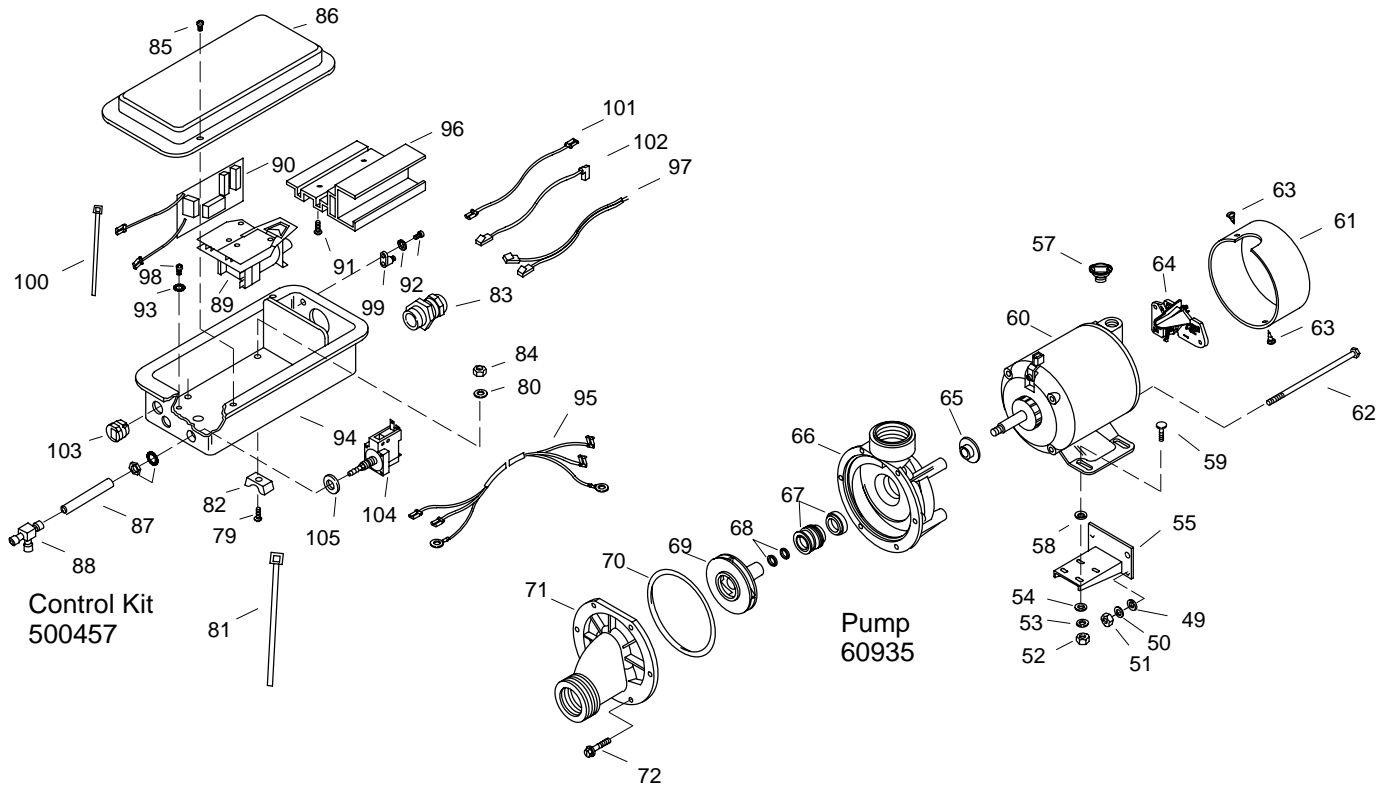

KOHLER® SERVICE PARTS

SEADREAM™ WHIRLPOOLS

**Finish/color code must be specified when ordering.

SERVICE PARTS

ITEM	PART NO.	DESCRIPTION
1	60170	Nut
2	60169	Bolt
3	60655	Tee & Tube Assy
4	61972	Tube
5	65157	Finger Nut
6	64355	Timer Knob
7	63644	Wall Plate
8	64356	Timer
9	65156**	Switch Flange
10	90105**	Air Transmitter
11	69089**	Knob
12	60359**	Trim Cap
13	60581	Actuator Assembly
14	60591	Spring Grip
15	67429	Jet Flange
16	63466**	Directional Jet
17	65036	Flange
18	65355	Spacer
19	67999**	Cover
20	65054	Screw
21	65226**	Plug
22	91016**	Check Valve Service Kit
23	65157	Nut
24	90005	Elbow
25		Available in Service Kit Only
26	67665	Plug
27	67889	Housing
28	94821	O-Ring
29	60848	Connector (AA, AB, AC Model)
	93709	Connector (AD Model)
30	60979	Slip Nut (AA, AB, AC Model)
	60979-A	Slip Nut (AD Model)
31	60797	Tee
32		Available in Service Kit Only
33		Available in Service Kit Only
34	66265	Coupling (AA, AB, AC Model)
	61249	Coupling (AD Model)
35	66763	Elbow (AA, AB, AC Model)
	93685	Elbow (AD Model)
36	65885	Gasket
37	93000	Cord Assy
38	93003	Strain Relief
39	63263	Screw
40	91176	Timer Board
41	91541	Switch Assy
42	91177	Motor
43	90990	Pump Bracket
44	91150	Bolt
45	67111	Washer
46	67095	Washer
47	60125	Washer
48	64163	Screw
49	67111	Washer
50	60043	Washer
51	60044	Nut
52	67124	Nut
53	67123	Washer
54	67095	Washer
55	63068	Motor Support Bracket
56	90153	Locknut
57	68577	Cord Grip
58	65791	Washer
59	67109	Bolt
60	60973	Motor
61	74823	End Cap
62	74824	Bolt
63	62726	Screw
64	500245	Switch Kit
65	60972	Slinger
66	60927	Volute Assy
67	60985	Shaft Seal
68	60912	Shim Kit
69	60928	Impeller
70	60981	O-Ring
71	60926	Cover

SERVICE PARTS

ITEM	PART NO.	DESCRIPTION
72	60982	Screw
73	73525	Motor
74	73529	Impeller
75	73558	O-Ring
76	73552	Cover
77	73559	Nut
78	73508-E	Base
79	62959	Screw
80	64212	Washer
81	65328	Strap
82	65329	Bracket, Strap
83	68577	Cord Grip
84	90153	Locknut
85	60320	Screw
86	60340	Box Cover
87	60649	Tube
88	60654	Breather Tee
89	60755	Impulse Relay
90	60757	P.C.B. Assy
91	60759	Screw
92	61776	Washer
93	64214	Washer
94	65160	Enclosure Assy
95	65468	Pump Cord Assy
96	65836	Extrusion
97	65845	Wire Lead Assy
98	66424	Screw
99	67065	Ground Lug
100	67285	Cable Tie
101	68137	Wire Lead Assy
102	68138	Wire Lead Assy
103	68572	Bushing
104	91272	Air Pressure Switch
105	91355	Washer
106	60979	Slip Nut
107	60848	Connector
108	61536	Elbow
109	60561	Reducer
110	61536	Elbow
111	73518	Plug (AD Model)
112	69837	Trim Bead
113	60169	Screw
114	90023	Bumper
115	41927	Washer
116	60170	Nut
117	63438	Screw
118	91935	Bracket/Insert Assy
119	68784	Bracket
120	69911	Rivet

**Finish/color code must be specified when ordering.