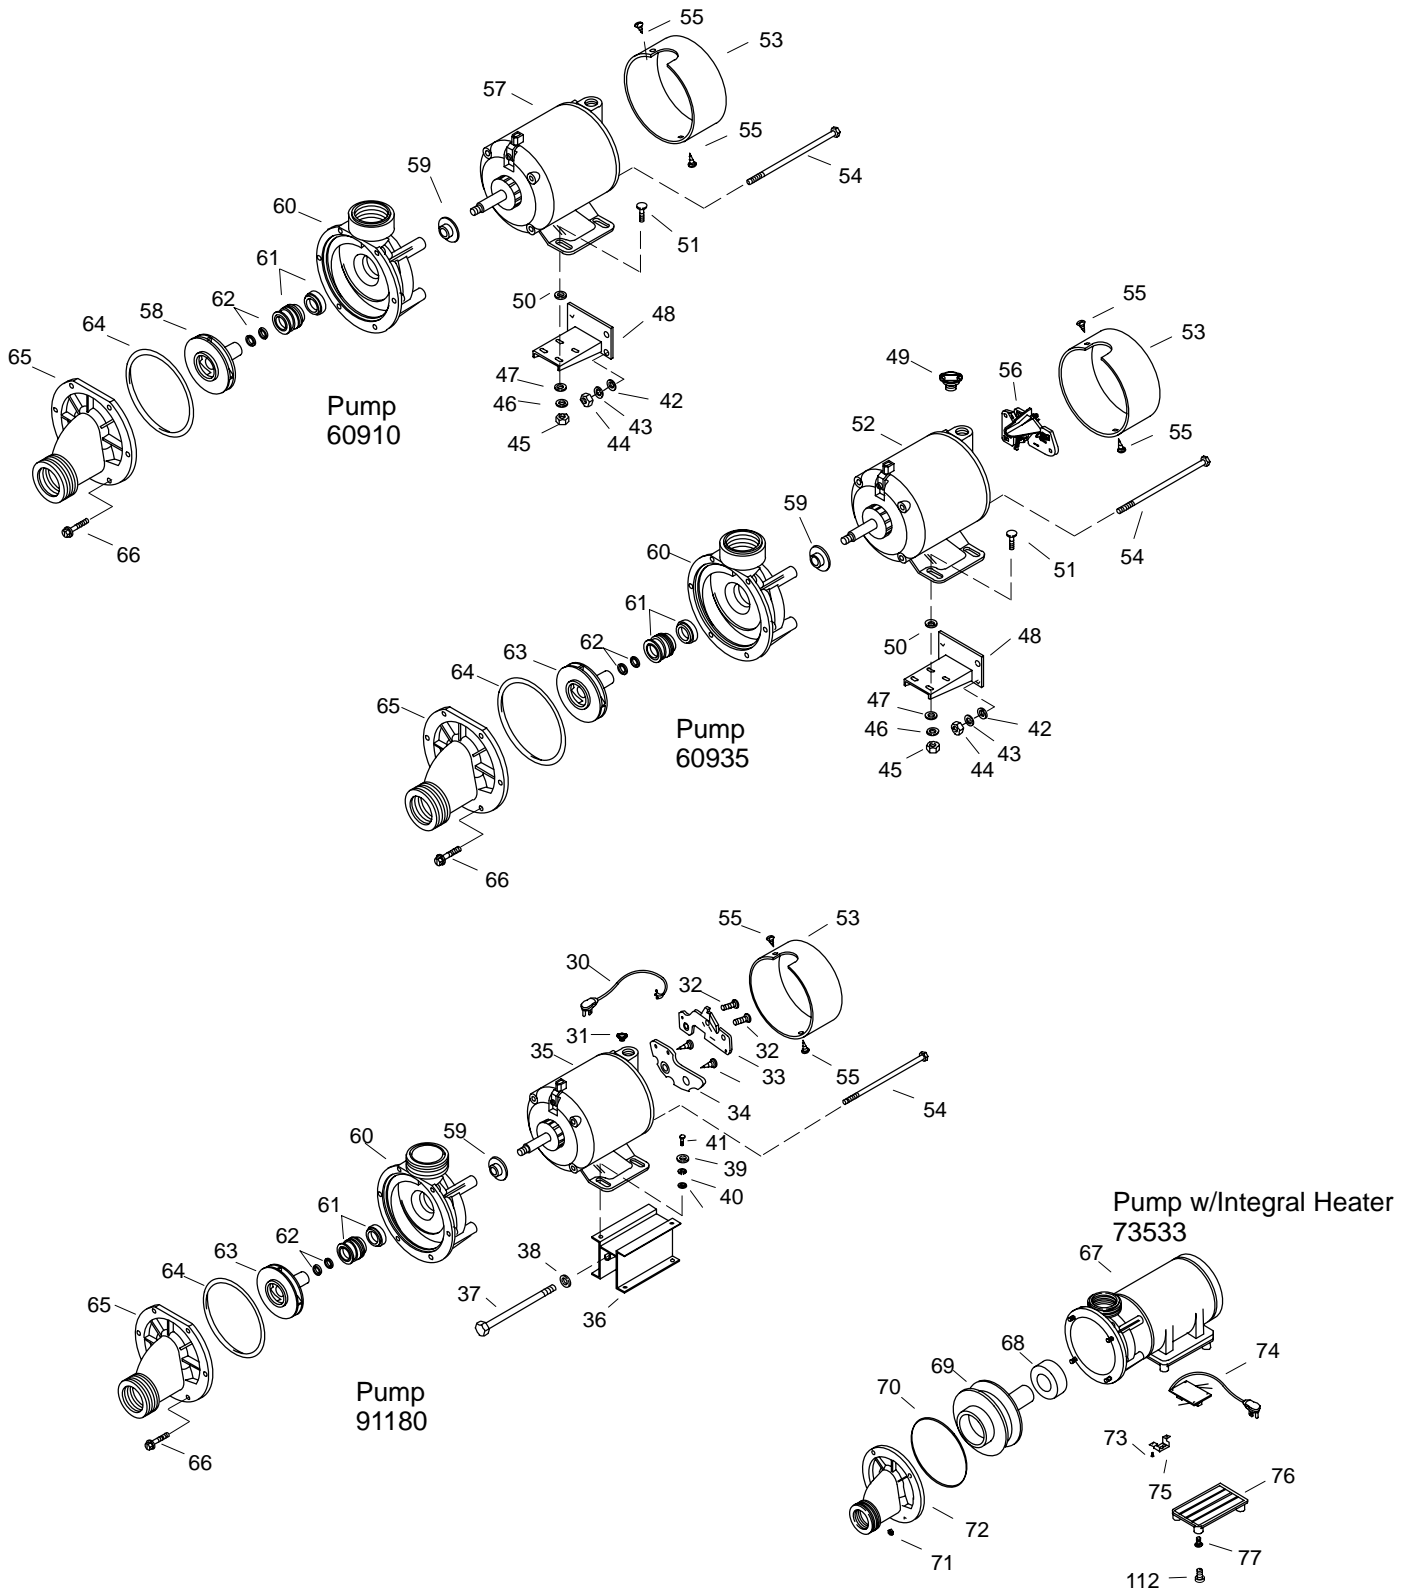

**Finish/color code must be specified when ordering.