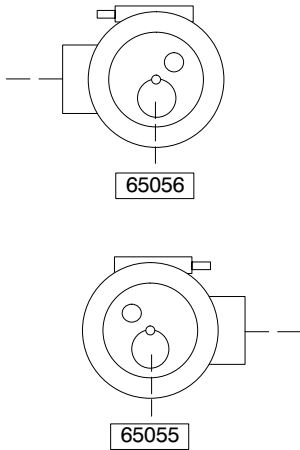

# KOHLER® SERVICE PARTS

500460  
Control Assy

500457  
Control Kit

**\*\*Finish/color code must be specified when ordering.**

# KOHLER<sup>®</sup> SERVICE PARTS

ORIENTATION  
DETAILS

Suction Assy for Pump 60910

Heater Assy

**\*\*Finish/color code must be specified when ordering.**

## SERVICE PARTS

ITEM	PART NO.	DESCRIPTION
66	60982	Screw
67	73534	Motor
68	60985	Shaft Seal
69	73555	Impeller
70	73558	O-Ring
71	73559	Nut
72	73552	Cover
73	21998	Screw
74	73561	Circuit Board
75	74705	Barrier
76	73569	Base
77	94812	Screw
78	65194	Heater Flange
79	68686	Cord
80	68705	Switch
81	65198	Circuit Board
82	60340	Cover
83	60540	Thermostat
84	65186	Knob
85	69079	Screw
86	60320	Screw
87	64463	Washer
88	64468	Washer
89	67264	Strain Relief Bushing
90	63563	Screw
91	65196	Heater Tube
92	90153	Nut
93	65197	O-Ring
94	60085	Elbow
95	61637	Tube
96	65331	Band Seal
97	67611**	Vinyl Extrusion
98	60979	Slip Nut
99	60848	Connector
100	69589	Bushing
101	66537	Circuit Board
102	60340	Cover
103	91239	Air Switch
104	67065	Lug
105	91355	Washer
106	65160	Enclosure
107	65193	Support
108	68693	Cord Grip
109	67264	Cord Grip
110	30774	Switch (H-AA/AB Model)
111	500405	Decal (With Heat)
112	73515-C	Isolation Mount
113	73584	Switch, 1 Button (H-BB Model)
114	73521	Switch Wire
115	93766**	Switch, Cover
116	73518	Plug (BB Model)
117	60559	Elbow (V-AA/AB Model)
	61213	Elbow (BB Model)
118	90608	Heater Strap (H-AA/AB Model)
119	62959	Screw
120	64212	Washer
121	65328	Strap
122	65329	Bracket, Strap
123	68577	Cord Grip
124	90153	Locknut
125	60320	Screw
126	60340	Box Cover
127	60649	Tube
128	60654	Breather Tee
129	60755	Impulse Relay
130	60757	P.C.B. Assy
131	60759	Screw
132	61776	Washer
133	64214	Washer
134	65160	Enclosure Assy
135	65468	Pump Cord Assy
136	65836	Extrusion