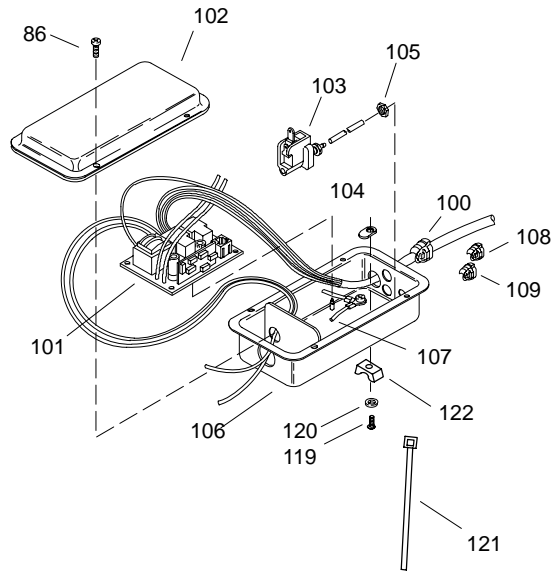

KOHLER® SERVICE PARTS

500460
Control Assy