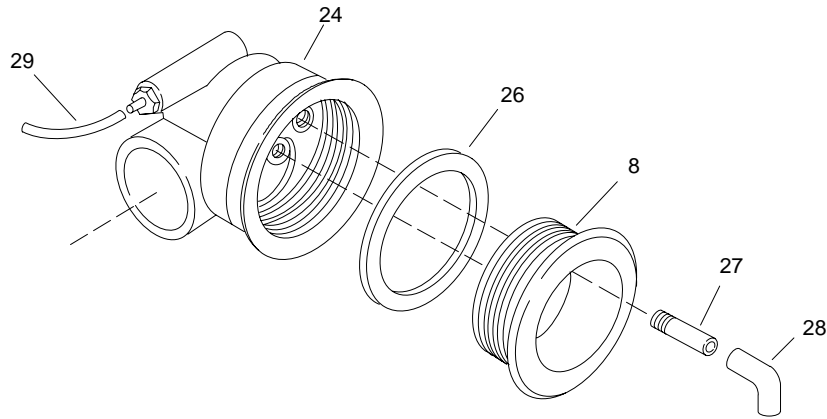

KOHLER® SERVICE PARTS

ORIENTATION
DETAILS

Suction Assy for Pump 60910