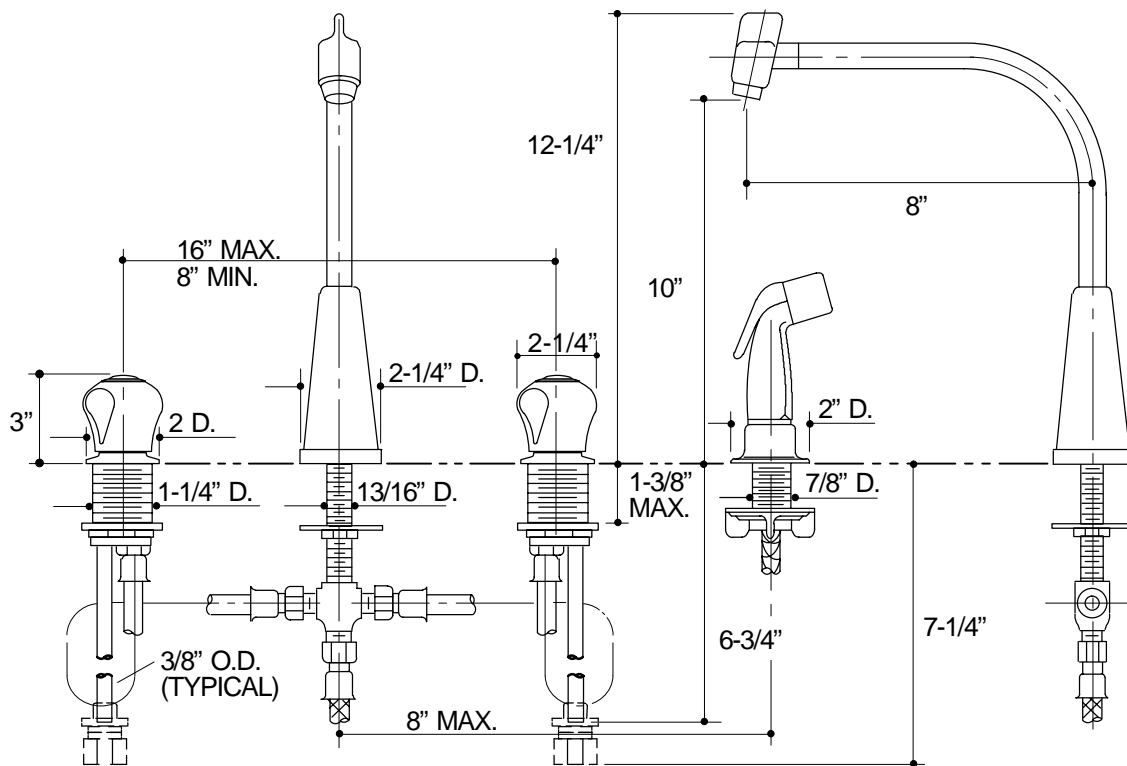

**Ordering Information**

Applicable product:	
Kitchen sink faucet	K-15259-P

316

**K-15259-P** Coralais™ Kitchen Sink Faucet  
 106654-1-AA (9619)

**NOTES:**