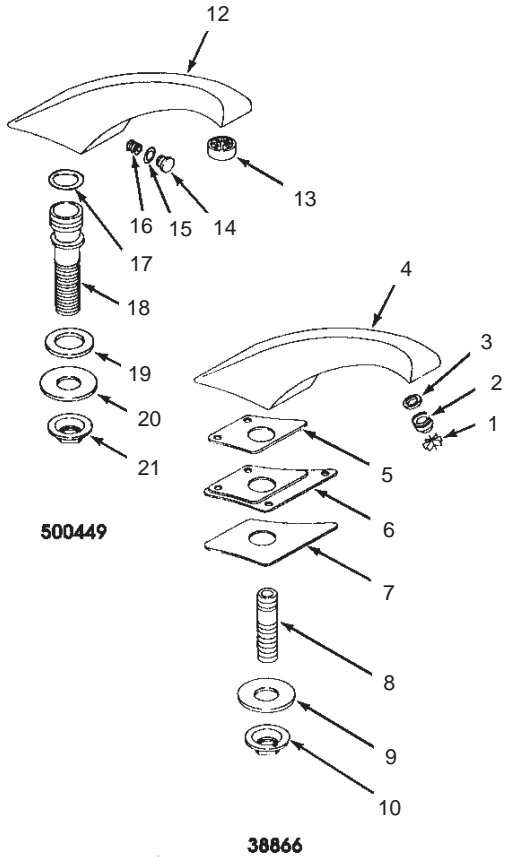

KOHLER[®] SERVICE PARTS

BATH AND SHOWER FITTINGS

38866
500449†

FABRICATED DECK MOUNTED BATH SPOUT
CORALAIS DECK MOUNTED BATH SPOUT
W/SLIP-FIT SHANK

K-6945

CRESCENT BATH SPOUT

ORDER BY KIT NUMBER OR PART NUMBER, NOT ITEM NUMBER OR KIT LETTER.

Ordering Options

Item	Part No. or Kit
1, 2, 3	A
4	*
5, 6, 7	B
8, 9, 10	C
11	21213†
12	D
13	38808, G
14	E, G
15	32698, E, G
16	21291, G
17	41391, F, G
18	F, G
19	21293, G
20	41219, G
21	21329, G

Kit Ordering Information

Kit	Kit Part No.	Kit Name
A	30429†	Stream Straightener
B	30432	Gasket Kit
C	30436	Shank Kit
D	70532†	Spout Assembly
E	21331†	Plug Button
F	48504	Supply and O-Ring Assembly
G	500449†	Spout Kit

Kit Contents

NOTES:

* For replacement spout, order Part No. 500449†.

LEGEND:

† Specify Finish.