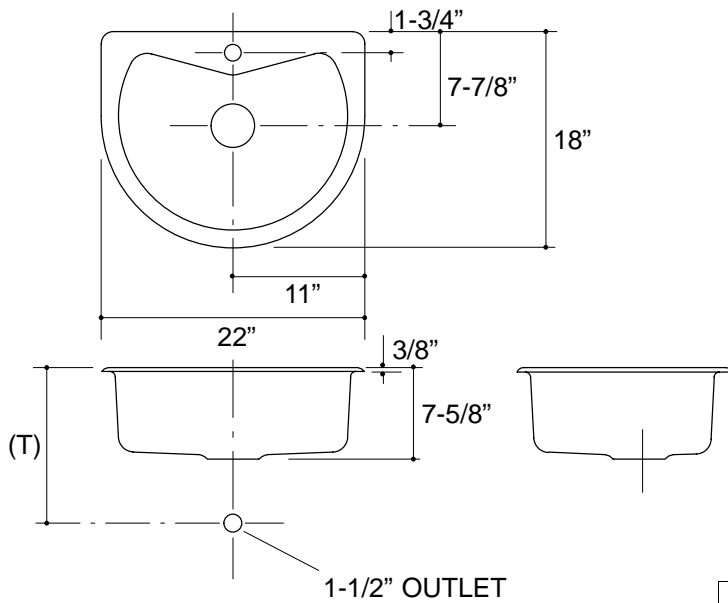

#### FEATURES

- 22" x 18"
- Cast iron
- Acid resistant enamel finish
- Self-rimming
- Single compartment
- Single hole drilling
- Semi-circular

#### PRODUCT SPECIFICATION:

The self-rimming entertainment sink shall be 22" in length, and 18" in width. Sink shall be made of cast iron with acid resistant enamel finish. Sink shall be single compartment. Sink shall be single-hole drilled. Sink shall be Kohler Model K-6558-1-\_\_\_\_\_.

## PRODUCT INFORMATION

Fixture*:		basin area	water depth
Sink		19" x 13"	7"
Outlet	3-5/8" D.		
Faucet holes	1-3/8" D.		
* Approximate measurements for comparison only.			
Included Components:			
Cutout template			106849