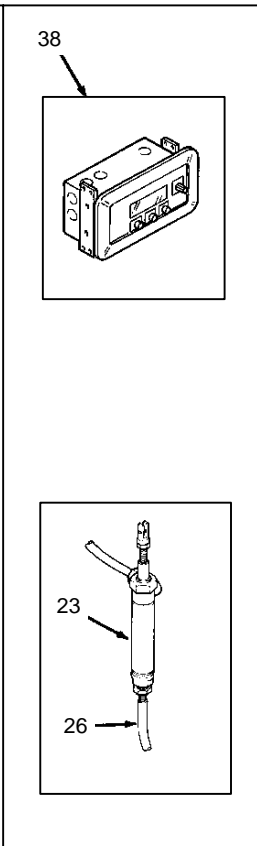

KOHLER[®] SERVICE PARTS

Infinity[∞]Bath™ WHIRLPOOL
Autofill™ Model K-1476-P
SERVICE SERIES CODE — PSA

Infinity ∞ Bath™ WHIRLPOOL (CON'T)

Autofill™ Model K-1476-P

SERVICE SERIES CODE — PSA

SERVICE PARTS

ITEM NO.	PART NO.	QTY.	DESCRIPTION	SPECIFICATIONS
1	K-9692 ■ ‡	1	6 Jet Whirlpool Trim Kit	
2	K-9586 ■ ‡	1	Infinity Trim Kit (w/o Grip Rails)	Bravura (Shown)
2	K-9588 ■ ‡	1	Infinity Trim Kit (w/o Grip Rails)	Flair II (Not Shown)
3	K-9590 ■ ‡	1	Autofill Mixer Trim Kit	Bravura (Shown)
3	K-9591 ■ ‡	1	Autofill Mixer Trim Kit	Flair II (Not Shown)
4	60745	1	Diverter Seal	
5	35279	1	Fill Spout	
6	35277	1	Gasket	
7	35278	1	Washer	
8	32010	1	Nut	
9	60935 ■	1	Motor and Pump Assembly	3/4 HP Kohler
9	60811 ■	1	Motor and Pump Assembly	3/4 HP Marlow Gemini
10	67874	1	Motor Mount	
11	60722 ■	1	Aspirator Assembly	
12	31001 ■	1	Supply Valve	
13	60721 ■	1	Actuator/Aspirator Assembly	
14	60655	1	Bleed Tee and Tube Assembly	
15	60760 ■	1	Power Panel	
16	60048	4	Orifice	
17	60633	2	Orifice	
18	60979	2	Slip Nut	
19	60980	2	O-Ring	
20	62462	1	Master Mixer Assembly for Autofill	
21	65093	1	Master Mixer Assembly for Autofill	
22	62427	1	Level Sensor	
23	62516	1	Cylinder Assembly	
24	62517	1	Drain Closer Assembly	
25	62431 **	2	Filter	
26	62493	1	Plastic Tube	1/8" I.D. PVC
27	62440	1	Mixer	
28	62456	3	Elbow	1/2" Street
29	62465	3	Check Valve	
30	62485	2	Union	1/2"
31	62441	1	Solenoid	
32	62515	1	Output Tee Assembly	
33	62437	2	Compression Connector	90° x 1/4" x 1/8" NPT Male
34	62459	1	Reducer	1/2" x 3/4"
35	63908	1	Water Hammer Arrestor	
36	62478	1	Elbow	90° x 1/2"
37		1	Union	1/2" x 90°
38	62400 ■	1	Autofill Control	

SERVICE KITS

Items:

** To Service – Order #62220 Service Kit
(Contains 2 Screens, 2 O-Rings)

NOTES

- Parts Further Exploded Within This Catalog. Reference Index.
- ‡ Specify Finish.
- * For 120" of Plastic Tube, Order #61972.