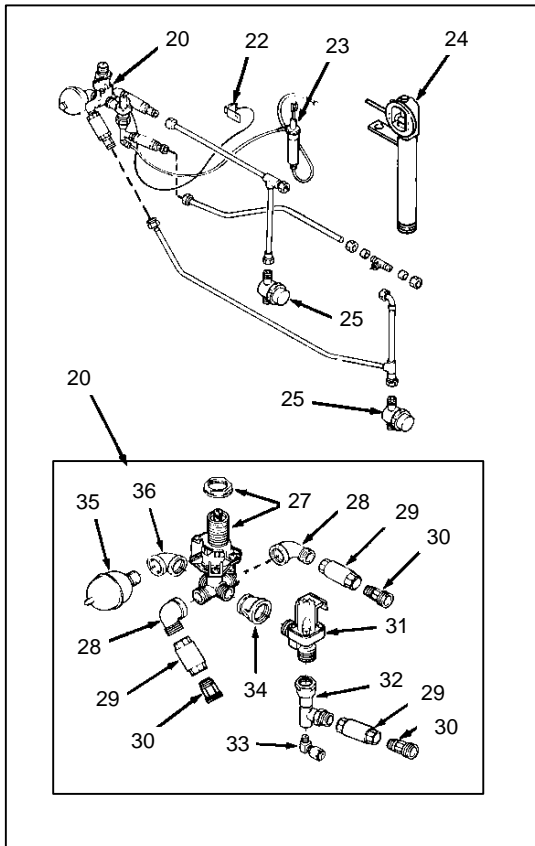

KOHLER[®] SERVICE PARTS

Infinity[∞]Bath™ WHIRLPOOL
Autofill™ Model K-1476-P
SERVICE SERIES CODE — PSA

Infinity ∞ Bath™ WHIRLPOOL (CON'T)

Autofill™ Model K-1476-P

SERVICE SERIES CODE — PSA

SERVICE PARTS

ITEM NO.	PART NO.	QTY.	DESCRIPTION	SPECIFICATIONS
1	K-9692 ■ ‡	1	6 Jet Whirlpool Trim Kit	
2	K-9586 ■ ‡	1	Infinity Trim Kit (w/o Grip Rails)	Bravura (Shown)
2	K-9588 ■ ‡	1	Infinity Trim Kit (w/o Grip Rails)	Flair II (Not Shown)
3	K-9590 ■ ‡	1	Autofill Mixer Trim Kit	Bravura (Shown)
3	K-9591 ■ ‡	1	Autofill Mixer Trim Kit	Flair II (Not Shown)
4	60745	1	Diverter Seal	
5	35279	1	Fill Spout	
6	35277	1	Gasket	
7	35278	1	Washer	
8	32010	1	Nut	
9	60935 ■	1	Motor and Pump Assembly	3/4 HP Kohler
9	60811 ■	1	Motor and Pump Assembly	3/4 HP Marlow Gemini
10	67874	1	Motor Mount	
11	60722 ■	1	Aspirator Assembly	
12	31001 ■	1	Supply Valve	
13	60721 ■	1	Actuator/Aspirator Assembly	
14	60655	1	Bleed Tee and Tube Assembly	
15	60760 ■	1	Power Panel	
16	60048	4	Orifice	
17	60633	2	Orifice	
18	60979	2	Slip Nut	
19	60980	2	O-Ring	
20	62462	1	Master Mixer Assembly for Autofill	
21	65093	1	Master Mixer Assembly for Autofill	
22	62427	1	Level Sensor	
23	62516	1	Cylinder Assembly	
24	62517	1	Drain Closer Assembly	
25	62431 **	2	Filter	
26	62493	1	Plastic Tube	1/8" I.D. PVC
27	62440	1	Mixer	
28	62456	3	Elbow	1/2" Street
29	62465	3	Check Valve	
30	62485	2	Union	1/2"
31	62441	1	Solenoid	
32	62515	1	Output Tee Assembly	
33	62437	2	Compression Connector	90° x 1/4" x 1/8" NPT Male
34	62459	1	Reducer	1/2" x 3/4"
35	63908	1	Water Hammer Arrestor	
36	62478	1	Elbow	90° x 1/2"
37		1	Union	1/2" x 90°
38	62400 ■	1	Autofill Control	

SERVICE KITS

Items:

** To Service – Order #62220 Service Kit
(Contains 2 Screens, 2 O-Rings)

NOTES

- Parts Further Exploded Within This Catalog. Reference Index.
- ‡ Specify Finish.
- * For 120" of Plastic Tube, Order #61972.