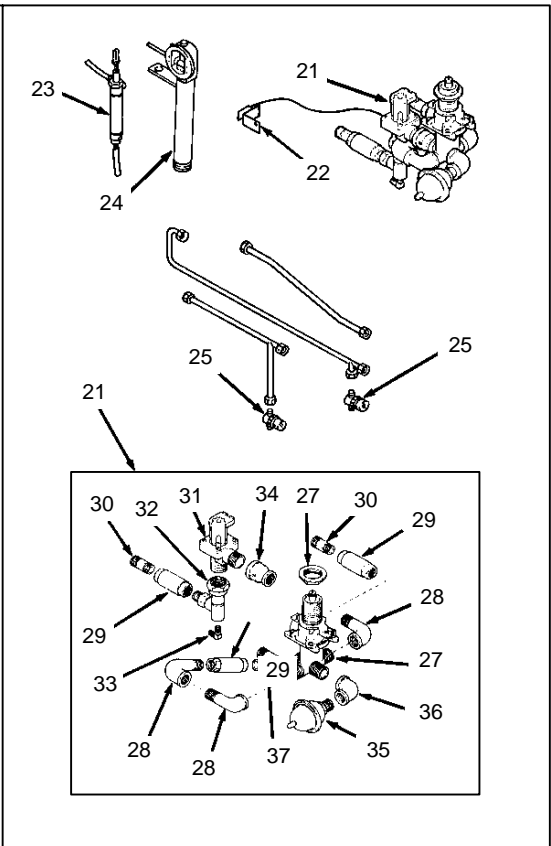

KOHLER[®] SERVICE PARTS

Infinity[∞]Bath™ WHIRLPOOL
Autofill™ Model K-1476-P
SERVICE SERIES CODE — PSA

Infinity ∞ Bath™ WHIRLPOOL (CON'T)

Autofill™ Model K-1476-P

SERVICE SERIES CODE — PSA

SERVICE PARTS

ITEM NO.	PART NO.	QTY.	DESCRIPTION	SPECIFICATIONS
1	K-9692 ■ ‡	1	6 Jet Whirlpool Trim Kit	
2	K-9586 ■ ‡	1	Infinity Trim Kit (w/o Grip Rails)	Bravura (Shown)
2	K-9588 ■ ‡	1	Infinity Trim Kit (w/o Grip Rails)	Flair II (Not Shown)
3	K-9590 ■ ‡	1	Autofill Mixer Trim Kit	Bravura (Shown)
3	K-9591 ■ ‡	1	Autofill Mixer Trim Kit	Flair II (Not Shown)
4	60745	1	Diverter Seal	
5	35279	1	Fill Spout	
6	35277	1	Gasket	
7	35278	1	Washer	
8	32010	1	Nut	
9	60935 ■	1	Motor and Pump Assembly	3/4 HP Kohler
9	60811 ■	1	Motor and Pump Assembly	3/4 HP Marlow Gemini
10	67874	1	Motor Mount	
11	60722 ■	1	Aspirator Assembly	
12	31001 ■	1	Supply Valve	
13	60721 ■	1	Actuator/Aspirator Assembly	
14	60655	1	Bleed Tee and Tube Assembly	
15	60760 ■	1	Power Panel	
16	60048	4	Orifice	
17	60633	2	Orifice	
18	60979	2	Slip Nut	
19	60980	2	O-Ring	
20	62462	1	Master Mixer Assembly for Autofill	
21	65093	1	Master Mixer Assembly for Autofill	
22	62427	1	Level Sensor	
23	62516	1	Cylinder Assembly	
24	62517	1	Drain Closer Assembly	
25	62431 **	2	Filter	
26	62493	1	Plastic Tube	1/8" I.D. PVC
27	62440	1	Mixer	
28	62456	3	Elbow	1/2" Street
29	62465	3	Check Valve	
30	62485	2	Union	1/2"
31	62441	1	Solenoid	
32	62515	1	Output Tee Assembly	
33	62437	2	Compression Connector	90° x 1/4" x 1/8" NPT Male
34	62459	1	Reducer	1/2" x 3/4"
35	63908	1	Water Hammer Arrestor	
36	62478	1	Elbow	90° x 1/2"
37		1	Union	1/2" x 90°
38	62400 ■	1	Autofill Control	

SERVICE KITS

Items:

** To Service – Order #62220 Service Kit
(Contains 2 Screens, 2 O-Rings)

NOTES

- Parts Further Exploded Within This Catalog. Reference Index.
- ‡ Specify Finish.
- * For 120" of Plastic Tube, Order #61972.