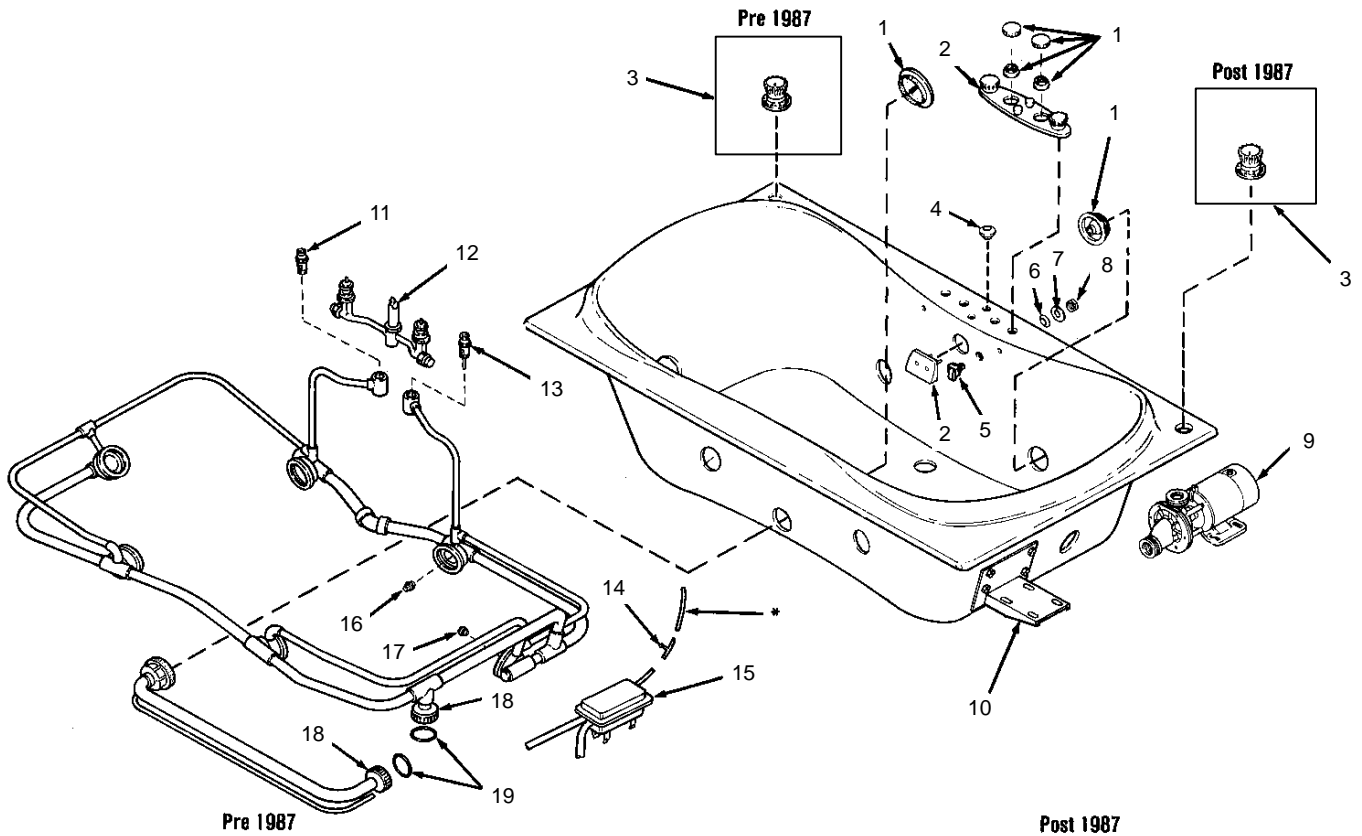

KOHLER[®] SERVICE PARTS

Infinity[∞]Bath™ WHIRLPOOL
Autofill™ Model K-1476-P
SERVICE SERIES CODE — PSA

Infinity ∞ Bath™ WHIRLPOOL (CON'T)

Autofill™ Model K-1476-P

SERVICE SERIES CODE — PSA

SERVICE PARTS

ITEM NO.	PART NO.	QTY.	DESCRIPTION	SPECIFICATIONS
1	K-9692 ■ ‡	1	6 Jet Whirlpool Trim Kit	
2	K-9586 ■ ‡	1	Infinity Trim Kit (w/o Grip Rails)	Bravura (Shown)
2	K-9588 ■ ‡	1	Infinity Trim Kit (w/o Grip Rails)	Flair II (Not Shown)
3	K-9590 ■ ‡	1	Autofill Mixer Trim Kit	Bravura (Shown)
3	K-9591 ■ ‡	1	Autofill Mixer Trim Kit	Flair II (Not Shown)
4	60745	1	Diverter Seal	
5	35279	1	Fill Spout	
6	35277	1	Gasket	
7	35278	1	Washer	
8	32010	1	Nut	
9	60935 ■	1	Motor and Pump Assembly	3/4 HP Kohler
9	60811 ■	1	Motor and Pump Assembly	3/4 HP Marlow Gemini
10	67874	1	Motor Mount	
11	60722 ■	1	Aspirator Assembly	
12	31001 ■	1	Supply Valve	
13	60721 ■	1	Actuator/Aspirator Assembly	
14	60655	1	Bleed Tee and Tube Assembly	
15	60760 ■	1	Power Panel	
16	60048	4	Orifice	
17	60633	2	Orifice	
18	60979	2	Slip Nut	
19	60980	2	O-Ring	
20	62462	1	Master Mixer Assembly for Autofill	
21	65093	1	Master Mixer Assembly for Autofill	
22	62427	1	Level Sensor	
23	62516	1	Cylinder Assembly	
24	62517	1	Drain Closer Assembly	
25	62431 **	2	Filter	
26	62493	1	Plastic Tube	1/8" I.D. PVC
27	62440	1	Mixer	
28	62456	3	Elbow	1/2" Street
29	62465	3	Check Valve	
30	62485	2	Union	1/2"
31	62441	1	Solenoid	
32	62515	1	Output Tee Assembly	
33	62437	2	Compression Connector	90° x 1/4" x 1/8" NPT Male
34	62459	1	Reducer	1/2" x 3/4"
35	63908	1	Water Hammer Arrestor	
36	62478	1	Elbow	90° x 1/2"
37		1	Union	1/2" x 90°
38	62400 ■	1	Autofill Control	

SERVICE KITS

Items:

** To Service – Order #62220 Service Kit
(Contains 2 Screens, 2 O-Rings)

NOTES

- Parts Further Exploded Within This Catalog. Reference Index.
- ‡ Specify Finish.
- * For 120" of Plastic Tube, Order #61972.