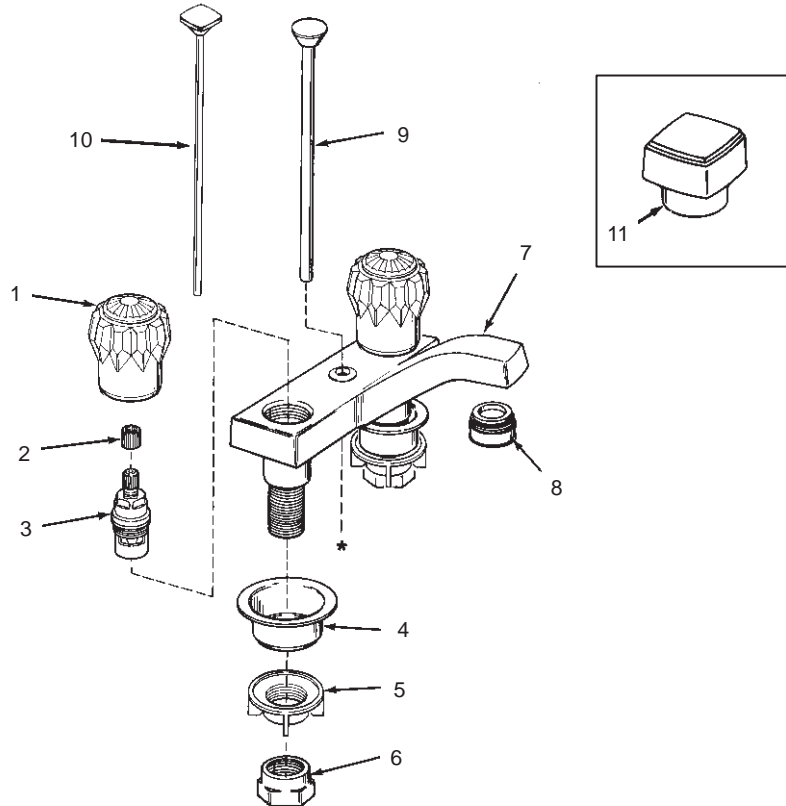

## LAVATORY FITTINGS

K-7401-FCV FLAIR II  
K-6950-CV ALTERNA

CENTERSET LAVATORY FAUCET  
CENTERSET LAVATORY FAUCET

ORDER BY KIT NUMBER OR PART NUMBER, NOT ITEM NUMBER OR KIT LETTER.

### Ordering Options

Item	Part No. or Kit
1	A
2	B
3	30430
4, 5	C
6	C, G
7	**
8	30072‡
9	D
10	E
11	F

### Kit Ordering Information

Kit	Kit Part No.	Kit Name	Kit Contents
A	106299 §■	Flair II Handle Options	See INDEX.
B	48502	Spline Adapters (Brass)	2 ea., Item 2
C	30227	Mounting Hardware	2 ea., Items 4, 5, and 6
D	20781 ‡	Lift Rod	1 ea., Item 9
E	29701 ‡	Lift Rod	1 ea., Item 10
F	106478 §■	Alterna Handle Options	See INDEX.
G	30230	Coupling Nut Kit	2 ea., Item 6