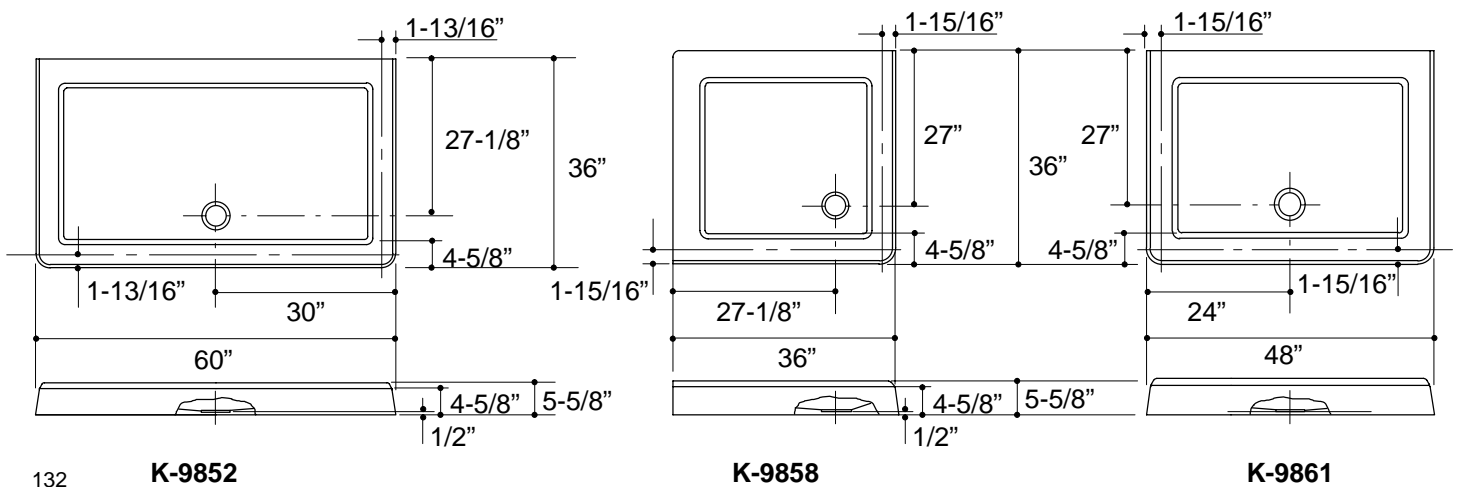

SHOWER RECEPTOR

K-9852, K-9858 K-9861

FEATURES

- 60" x 36" (K-9852)
- 36" x 36" (K-9858)
- 48" x 36" (K-9861)
- Acrylic
- Reinforced with fiberglass
- Slip-resistant floor

CODES/STANDARDS APPLICABLE

Specified model meets or exceeds the following:

PRODUCT SPECIFICATION:

The shower receptor shall be 60" in length and 36" in width (K-9852), or 36" in length and 36" in width (K-9858), or 48" in length and 36" in width (K-9861). Shower receptor shall be made of acrylic reinforced with fiberglass. Shower receptor shall have slip-resistant floor. Shower receptor shall be Kohler Model K-_____-_____.

PROFILE®

PRODUCT INFORMATION

Fixture:	
Configuration	1-piece
Weight, K-9852	84 lbs.
Weight, K-9858	50 lbs.
Weight, K-9861	56 lbs.
Drain Outlet	3-3/8" D.

INSTALLATION NOTES

IMPORTANT: If a Kohler Profile Shower Door is used with a Kohler receptor, refer to special framing instructions inside the installation instructions for receptor.