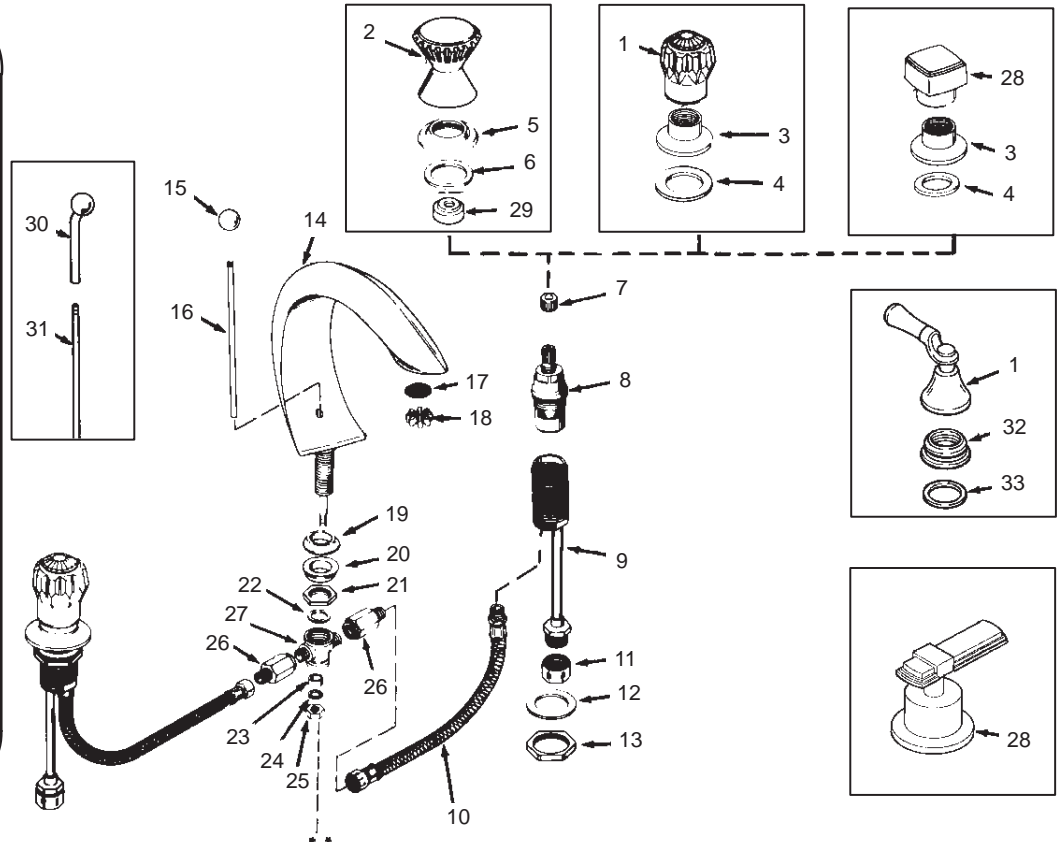

## LAVATORY FITTINGS

**K-6847-CV** BRAVURA  
**K-7438-FCV** FLAIR  
**K-6954-CV** ALTERNA

WIDESPREAD LAVATORY FAUCET  
WIDESPREAD LAVATORY FAUCET  
WIDESPREAD LAVATORY FAUCET

ORDER BY KIT NUMBER OR PART NUMBER, NOT ITEM NUMBER OR KIT LETTER.

### Ordering Options

Item	Part No. or Kit
1	A
2	B
3	C
4	34037
5	40034‡
6	48698
7	D
8	E or Q
9	*
10	F
11	G, H
12, 13	H
14	M or N
15	21215‡
16	30585‡
17, 18	I
19, 20, 21, 22, 23, 24, 25	J
26	21221
27	30613
28	K
29	L
30	O
31	P
32	50340
33	50371

### Kit Ordering Information

Kit	Kit Part No.	Kit Name	Kit Contents
A	106299§	Flair Handle Options	See INDEX.
B	106890§	Bravura Handle Options	See INDEX.
C	30077‡	Escutcheon Kit	2 ea., Item 3
D	48502	Spline Adapter Kit	2 ea., Item 7
E	30430	Ceramic Valve (Closes Clockwise)	1 ea., Item 8
F	30233	Flexible Hose Kit	2 ea., Item 10
G	30230	Coupling Nut Kit	2 ea., Item 11
H	30332‡	Mounting Hardware Kit	2 ea., Items 11, 12 and 13
I	43185	Streambreaker Kit	1 ea., Items 17 and 18
J	30274	Mounting Kit	1 ea., Items 19 thru 25
K	106478§	Alterna Handle Options	See INDEX.
L	500253	Stabilizer Kit	2 ea., Item 29
M	21219‡	4" Spout	1 ea., Item 14
N	500364‡	5" Spout	1 ea., Item 14
O	500365‡	Lift Knob (For 5" Spout)	1 ea., Item 30
P	500366‡	Lower Lift Rod (For 5" Spout)	1 ea., Item 31
Q	30431	Ceramic Valve (Closes Counterclockwise)	1 ea., Item 8

#### NOTES:

Other product numbers using same parts:  
4" Spout: K-6954-CF, K-7438-ZY  
5" Spout: K-6954-LV, K-7438-8A, K-6847-CR, K-7438-R, K-6954-CR  
\* Not available as a service part.  
\*\* For pop-up drain see K-7701.