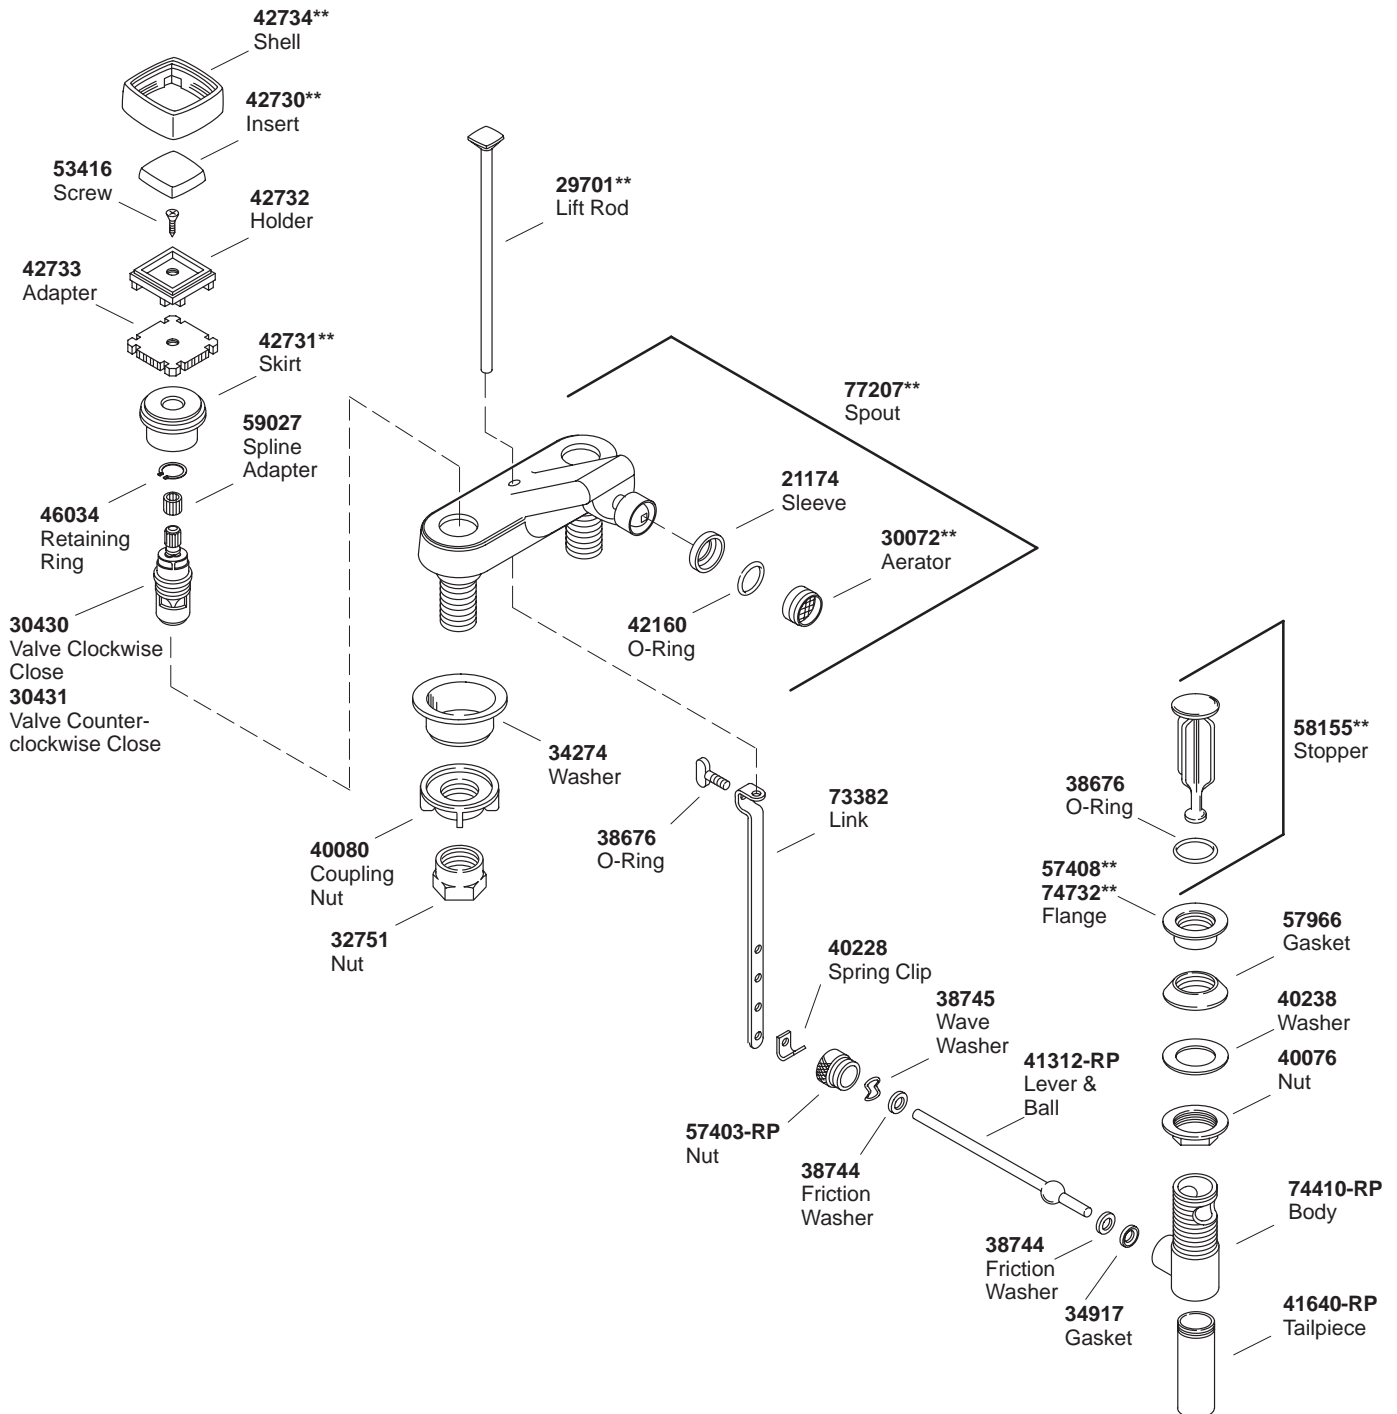

KOHLER[®] SERVICE PARTS

ALTERNA™ CENTERSET BIDET FAUCET

K#	Description
9299-2-**-BA	Centerset Bidet Faucet

**Finish/color code must be specified when ordering.