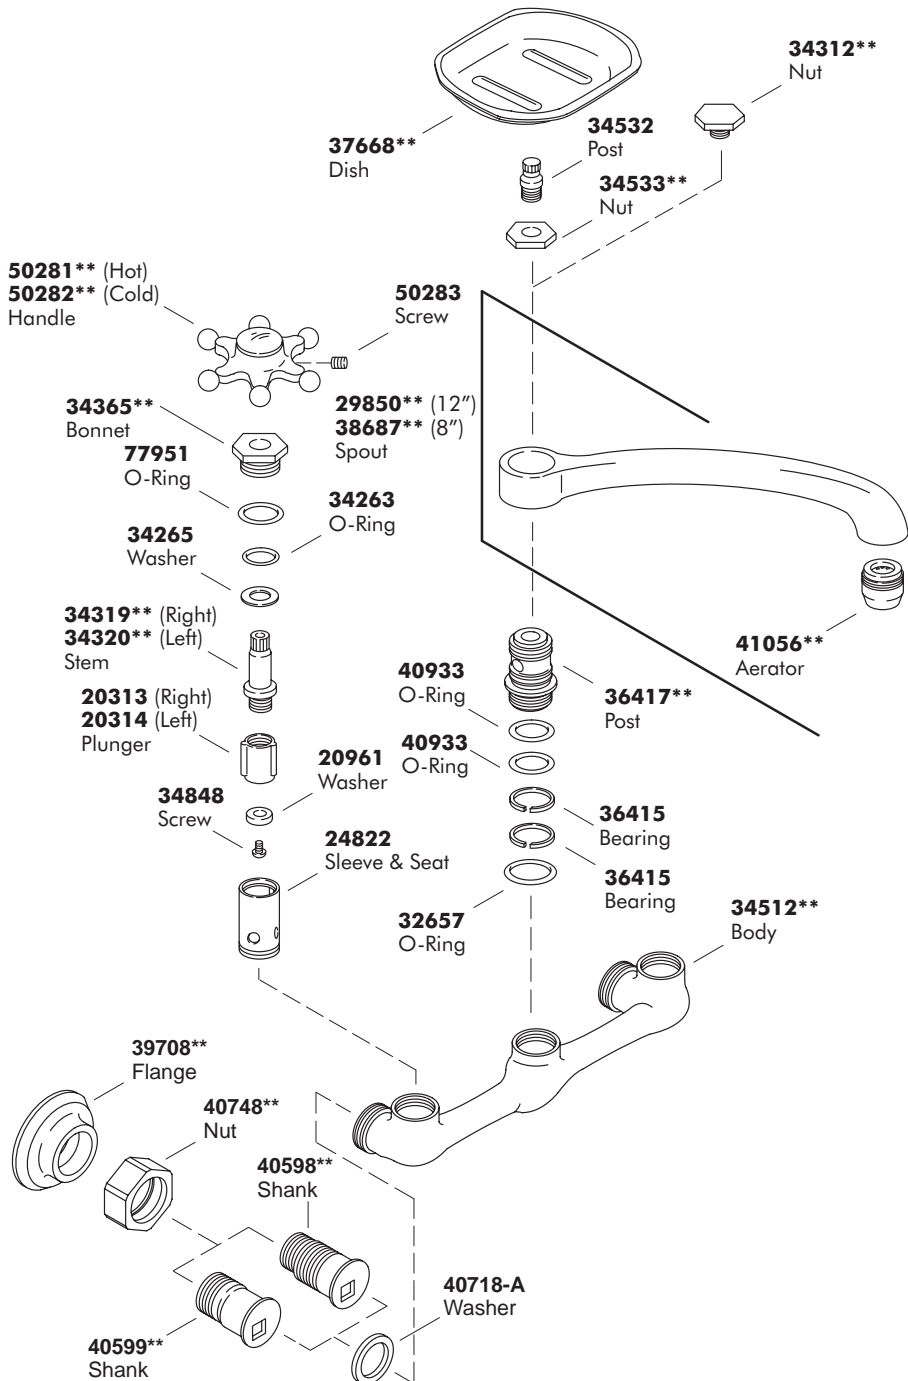

SERVICE PARTS

G U I D E

ANTIQUÉ™
WALL-MOUNT
KITCHEN SINK
FAUCET

THE BOLD LOOK
OF **KOHLER**®

****Finish/color code must be specified when ordering.**

Thank you for specifying genuine Kohler service parts.

K-149-3

**K-155
K-155-E**

K-159-3

K-165-E

CALL US FOR HELP

Questions? Problems? For additional assistance in the USA, call our Customer Service Department for direct help. You may also contact us at our web site listed below.

1-800-4-KOHLER

THE BOLD LOOK
OF **KOHLER**[®]
www.kohlerco.com