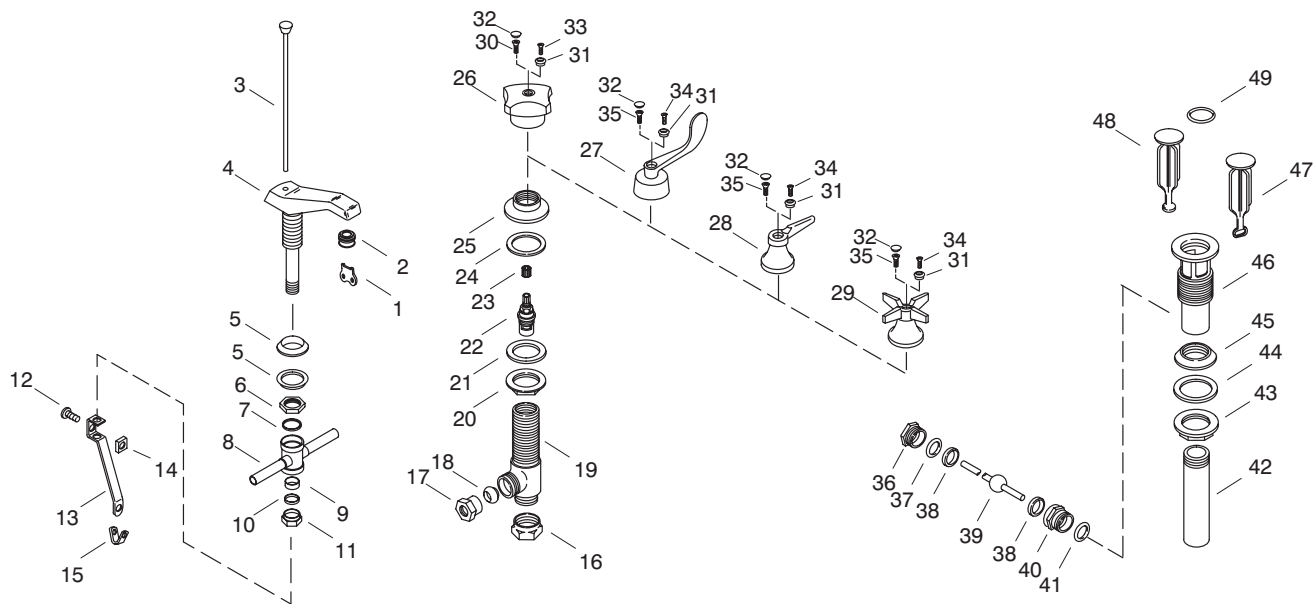

### SERVICE PARTS

ITEM NO.	PART NO.	DESCRIPTION
1	21999	Wrench, VP
2	50325	Aerator Assembly, V-R
	55008	Aerator, 1.5 GPM, V-R
	50327	Spray Assembly, .5 GPM V-R
3	51196	Rod Subassembly
4	55388	Spout 5", w/ Pop-Up (w/Drain Hole)
5	33504	Washer, 29/32 Beveled
6	33505	Nut, .875-16 UNS-2B
7	33031	Washer, 21/32 x 7/8
8	40424	Cross Connection Subassembly
9	34294	Packing
10	34295	Washer, .420 x .575
11	34309	Nut, .125-27 NPSM
12	20452	Screw, .250-20 UNC-2A x .625
13	51192	Link
14	20451	Nut, .25-20 UNC-2B
15	20436	Clip, Spring
16	32751	Nut, .5-14 NPSM
17	35886	Nut, 1/2-14 NPSM
18	35213	Ball Sleeve, 1/2
19	55038	Valve Assembly, Side 1/2"
20	52146	Nut, G 3/4
21	34540	Friction Washer
22	30430	Ceramic Valve (Clockwise Close)
	30431	Ceramic Valve (Counterclockwise Close)
23	42685	Spline Adapter (for Wristblade)
	59027	Spline Adapter
24	34037	Gasket, 1 1/2 x 2 3/16
25	55359	Escutcheon
26	52644	Handle Assembly (Standard Handle)
27	52926	Wristblade Handle Assembly
28	52637	Lever Handle, Large Bonnet Assembly
29	52640	4-Prong Handle & Bonnet Assembly
30	56074	Screw, .164-32 UNC x .31
31	52623-C	Button Cap, Blue
	52623-H	Button Cap, Red
	52622	Button Cap
32	58891-S	Screw, 8-32 x .51
33	58891-S	Screw, 8-32 x .67
34	58892-S	Screw, 8-32 x .67
35	31490	Screw, .164-32 UNC-2A x .50
36	38743	Nut, Retainer 15/16-20 UNEF
37	38745	Washer, .531 ID x .734 OD

ITEM NO.	PART NO.	DESCRIPTION
38	38744	Washer, .484 ID x .748 OD
39	20837	Ball & Trip Lever Assembly
40	38742	Trip Lever Housing
41	20437	Gasket, .885 x .975
42	41640	Tailpiece, 4 1/4 Long
43	20831	Nut, 1.5-16 UNS-2B
44	34043	Washer, 1 17/32 x 2 1/8
45	33507	Gasket, 1.515 Beveled
46	38738	Strainer Body Pop-Up Drain
47		Available in Service Kit Only
48		Available in Service Kit Only
49	38676	O-Ring, -.024 x 1.114