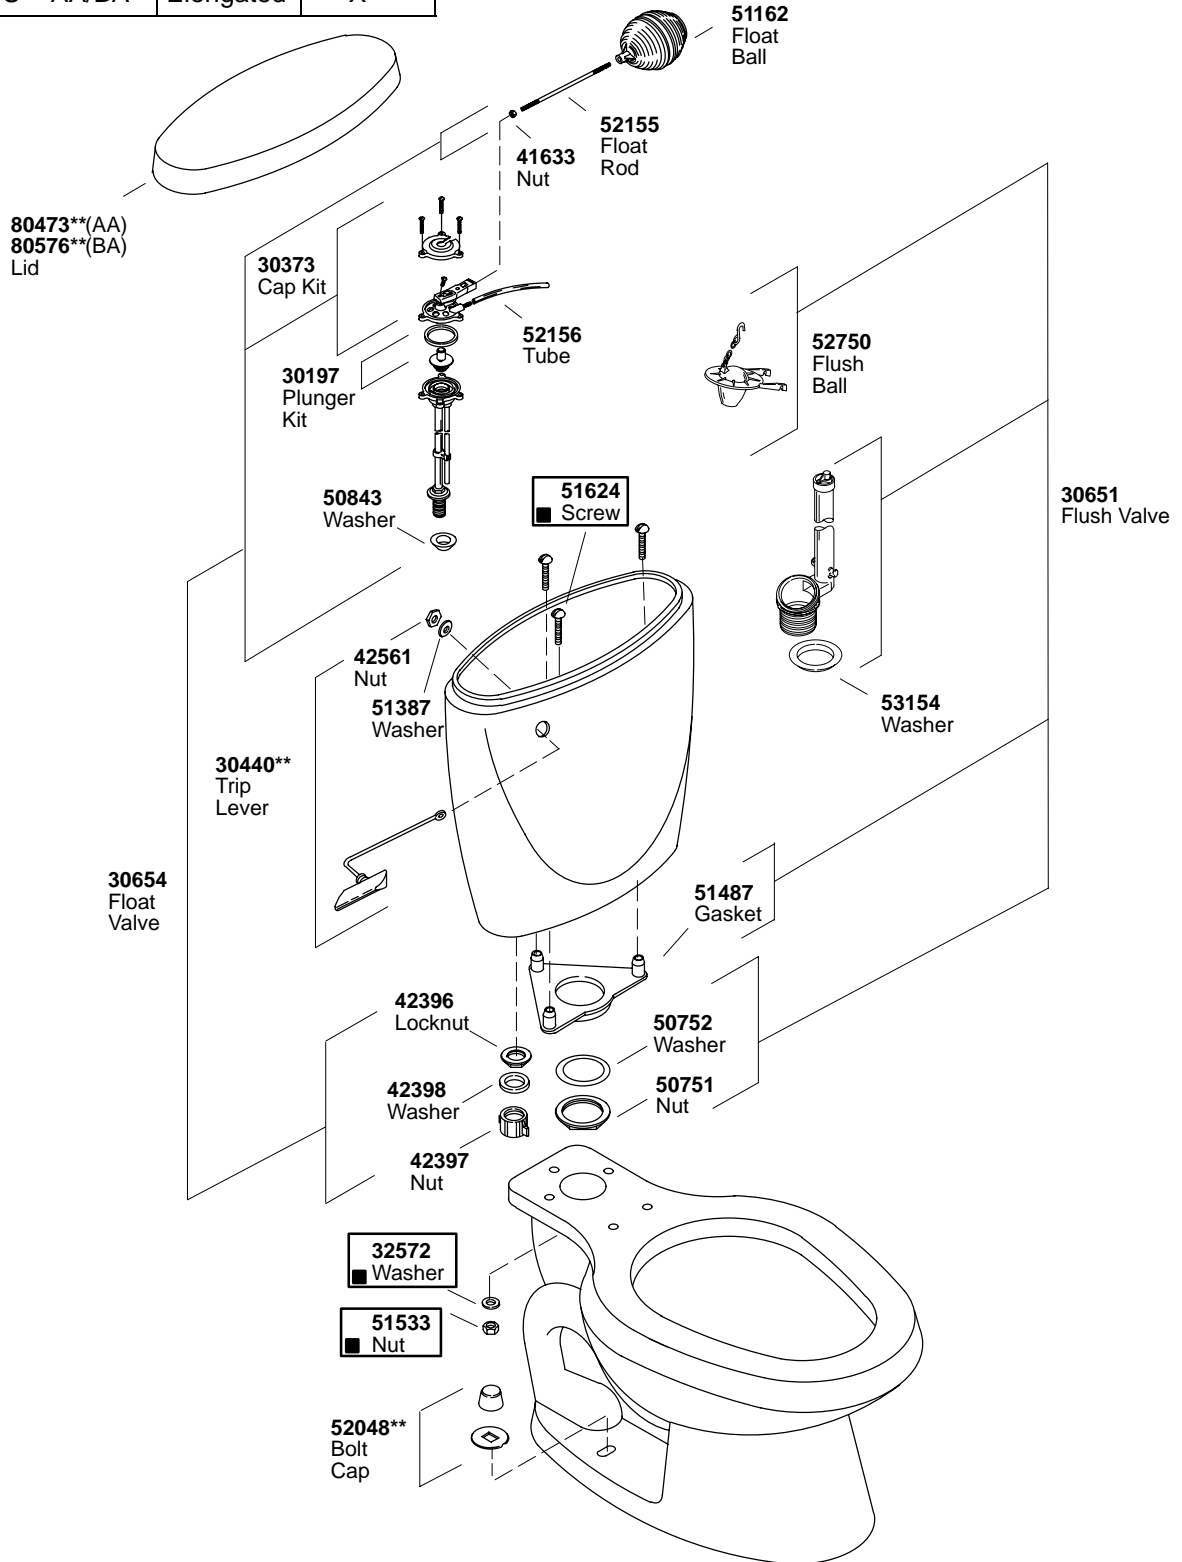

K#	Bowl	Insulated
K-3470-**-AA/BA	Elongated	
K-3470-U-**-AA/BA	Elongated	X
K-3470-C-**-AA/BA	Elongated	
K-3470-CU-**AA/BA	Elongated	X

 **30419** Hardware Kit Consists of:  
**51624** (3 ea.), **32572** (3 ea.), **51533** (3ea.)

**\*\*Finish/color code must be specified when ordering.**