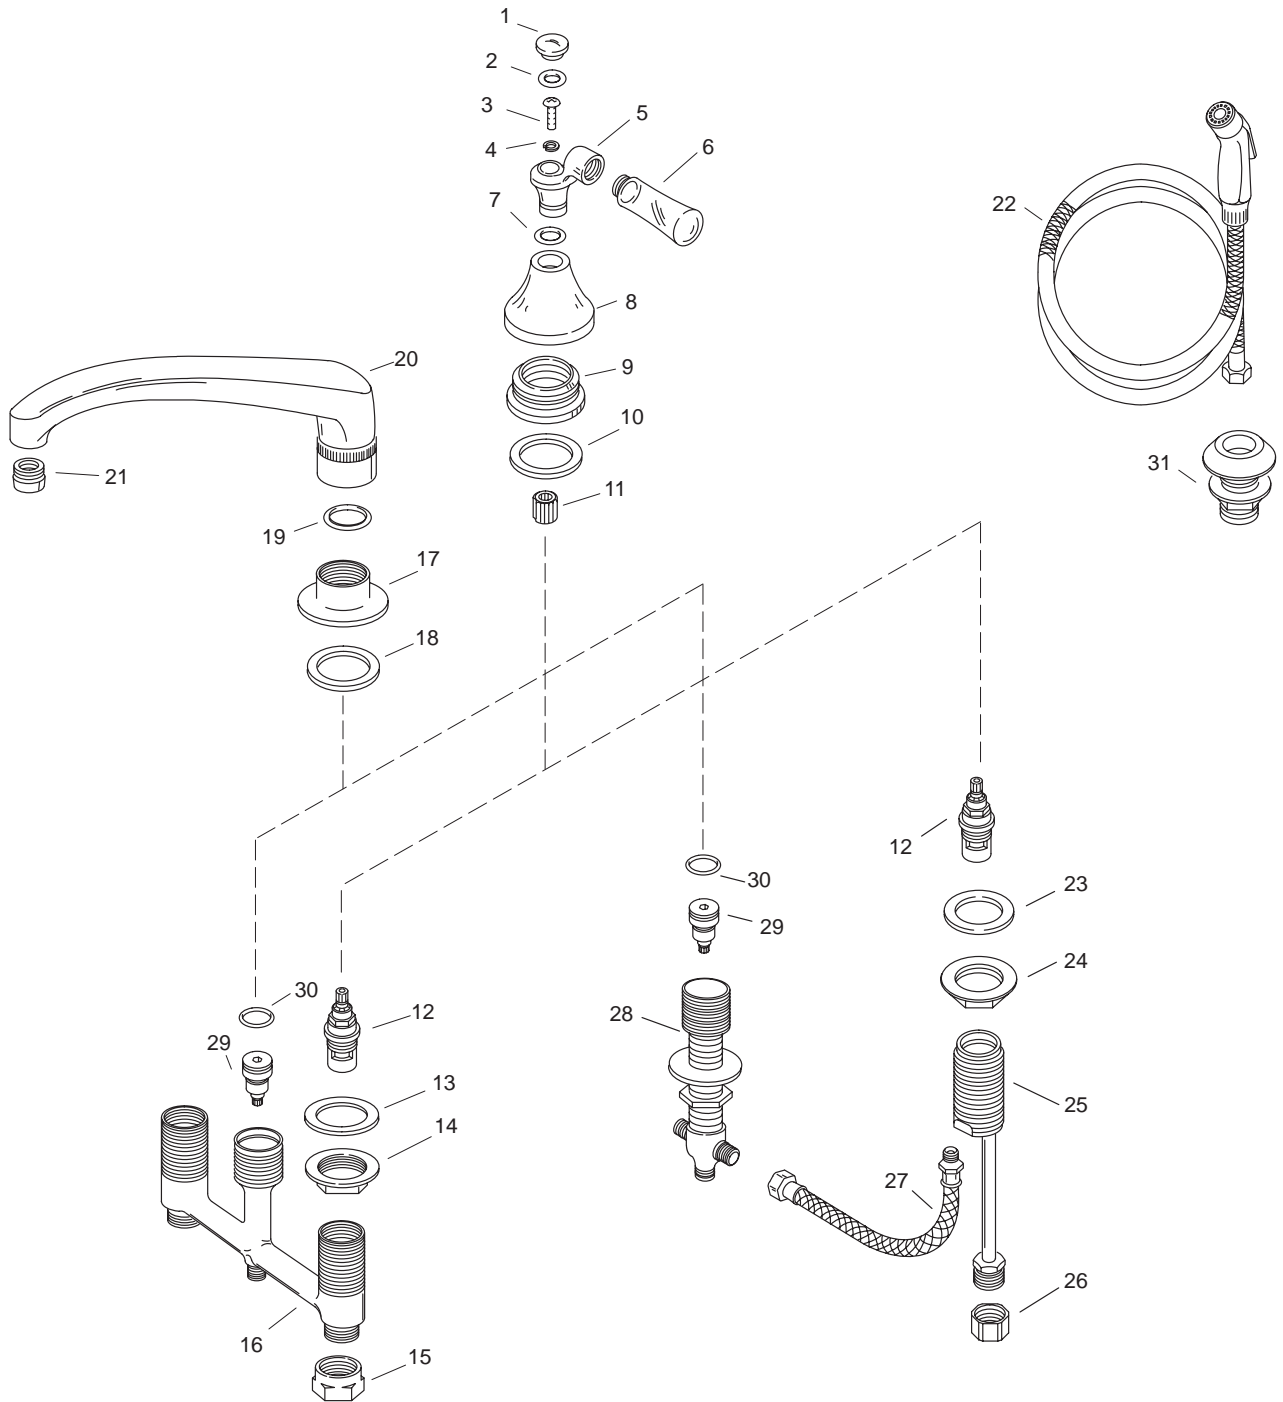

KOHLER® SERVICE PARTS

FLAIR LEVER SINK FAUCETS

K#	Lever Handles
K-6270-4-**-AA/BA	X

****Finish/color code must be specified when ordering.**

SERVICE PARTS

ITEM	PART NO.	DESCRIPTION
1	50341	Plug Button (includes O-ring)
2	33993	O-Ring
3	76538	Screw
4	37793	Lock Washer
5	50347	Lever
6	50349	Lever insert
7	42045	O-Ring
8	50344	Bonnet
9	50342	Escutcheon
10	50370	Gasket
11	59027	Spline Adaptor
12	30430	Ceramic Valve (Cold)
	30431	Ceramic Valve (Hot)
13	32060	Washer
14	50903	Locknut
15	30230	Coupling Nut (2 ea.)
16		Not Available as service part
17	39941	Spout Escutcheon
18	39924	Gasket
19	29464	O-Ring
20		Available in Service Kit only
		Available in Service Kit only
21	30072	Aerator (AA)
22	71110	Spray and hose
23	40001	Washer
24	40005	Nut
25	74369	End Valve Assembly
26	32751	Coupling Nut
27	73151-A	Hose
28		Available in Service Kit only
29		Available in Service Kit only
30	29682	O-Ring
31	34329	Spray Guide

SERVICE KITS

PART NO.	ITEM	QTY.	DESCRIPTION
38824			Spout Assembly (AA)
	19	1 ea.	O-Ring
	20	1 ea.	Spout
	21	1 ea.	Aerator
77627			Spout Assembly (BA)
	19	1 ea.	O-Ring
	20	1 ea.	Spout
	21	1 ea.	Aerator
77620			Stem Extension Kit
	28	1 ea.	Shank
	29	1 ea.	Diverter
	30	1 ea.	O-Ring
52393			Diverter Assembly
	29	1 ea.	Diverter
	30	1 ea.	O-Ring

**Finish/color code must be specified when ordering.