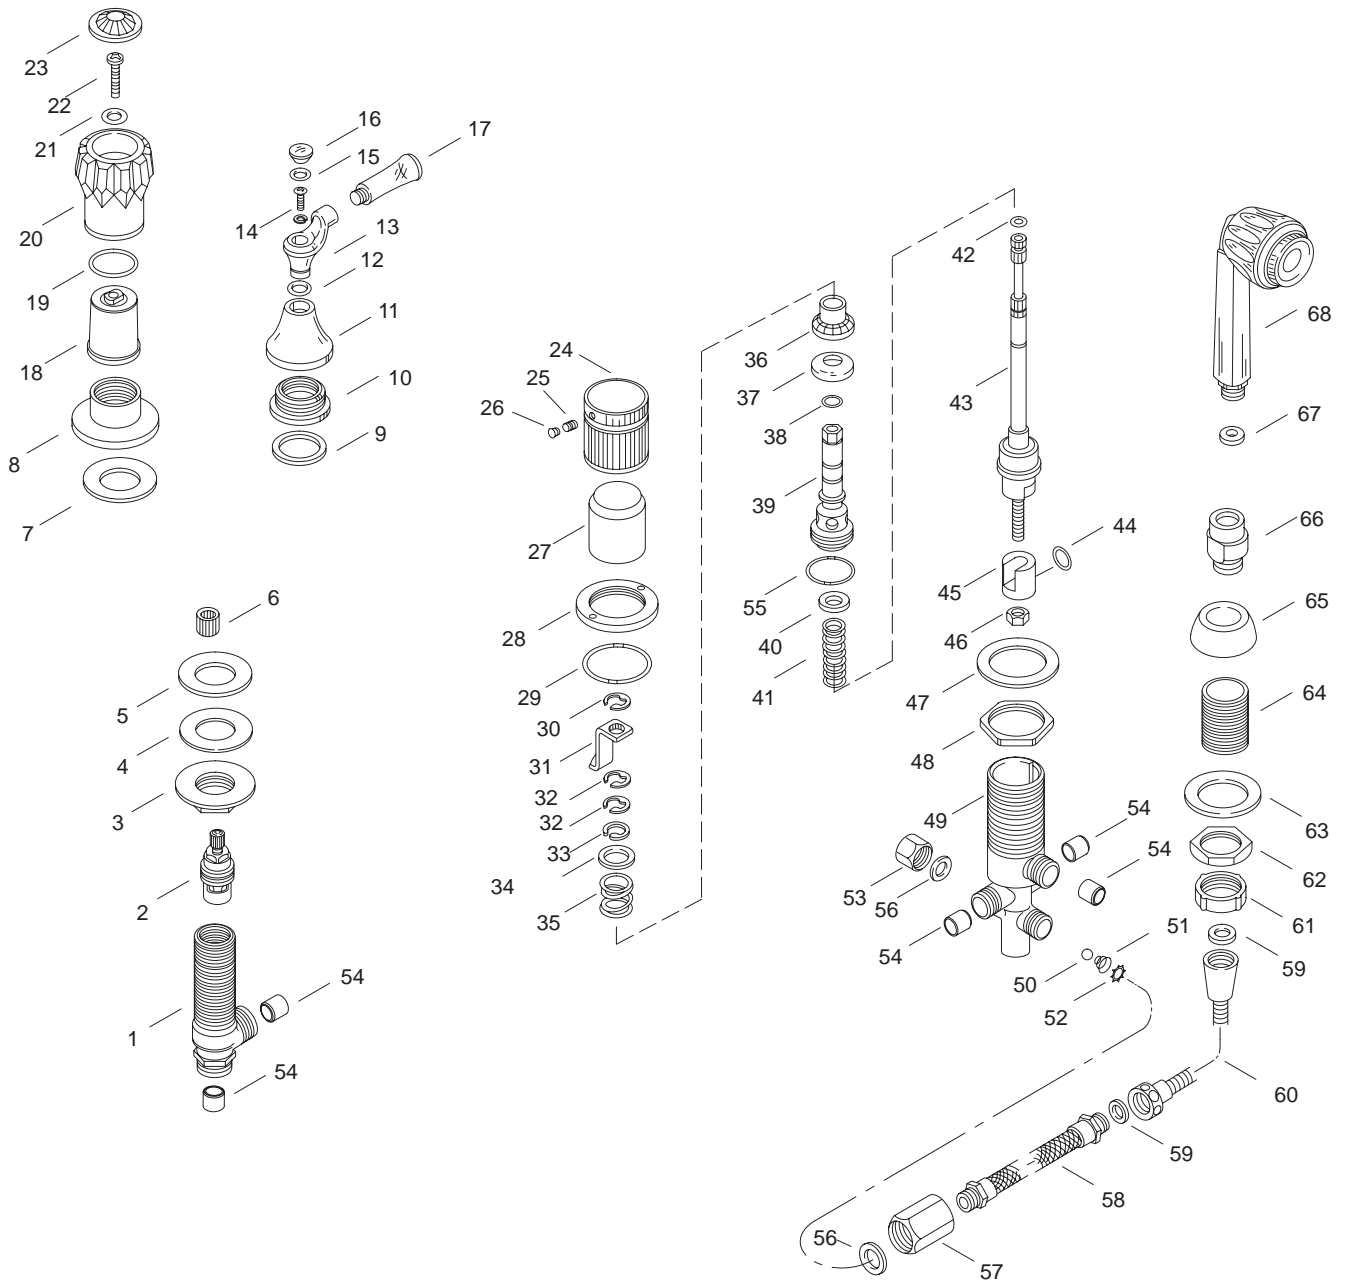

KOHLER[®] SERVICE PARTS

FLAIR™ BATH/DECK-MOUNT PERSONAL SHOWER SYSTEM

K#	Lever Handles	Acrylic Handles
K-7024-7A-**-AA/BA	X	
K-7024-8A-**-AA/BA		X

****Finish/color code must be specified when ordering.**

KOHLER[®] SERVICE PARTS

FLAIR™ BATH/DECK-MOUNT PERSONAL SHOWER SYSTEM

SERVICE PARTS

ITEM	PART NO.	DESCRIPTION
1	55041	Valve
2	22376	Valve (Clockwise Closes)
	22377	Valve (Counterclockwise Closes)
3	22351	Nut
4	22352	Washer
5	22400	Washer
6	59027	Spline Adapter
7	34037	Gasket
8	52097**	Escutcheon
9	50371	Gasket
10	52851**	Escutcheon
11	50346**	Bonnet
12	38820	O-Ring
13	50348**	Lever
14	61439	Screw
15	33993	O-Ring
16		Available in Service Kit Only
17	50349**	Insert
18	41240**	Insert
19	43167	O-Ring
20	43146	Handle
21	41298	Washer
22	21634**	Screw
23	43152	Plug Button-Cold
	43153	Plug Button-Hot
24	52714**	Handle
25	34453	Set Screw
26	52723	Plug
27	52665**	Sleeve
28	52666**	Flange
29	48686	O-Ring
30	50593	E-Ring
31	50338	Detent
32	50541	E-Ring
33	54997	Clip
34	54996	Washer
35	54995	Spring
36	55003	Ring
37	55004	Diaphragm
38	55110	O-Ring
39	73485	Valve Seat
40	55413	Washer
41	54998	Spring
42	55109	O-Ring
43	59239	Stem
44	55108	O-Ring
45	55001	Spool
46	57088	Lock Nut
47	54994	Washer
48	55002	Nut
49	73682	Valve Body
50		Available in Service Kit Only
51		Available in Service Kit Only
52		Available in Service Kit Only
53	52745	Hex Cap
54	55766	Bushing, Reducer
55	41391	O-Ring
56	40295	Washer
57	52724	Coupling, Hex
58	21485	Hose
59	41163	Washer
60		Available in Service Kit Only
61	52593	Cap Nut
62	52595	Nut
63	52596	Washer
64	52594	Tube
65	75506**	Escutcheon
66	75492**	Adapter
67	56132	Washer
68	57998**	Elite Shower