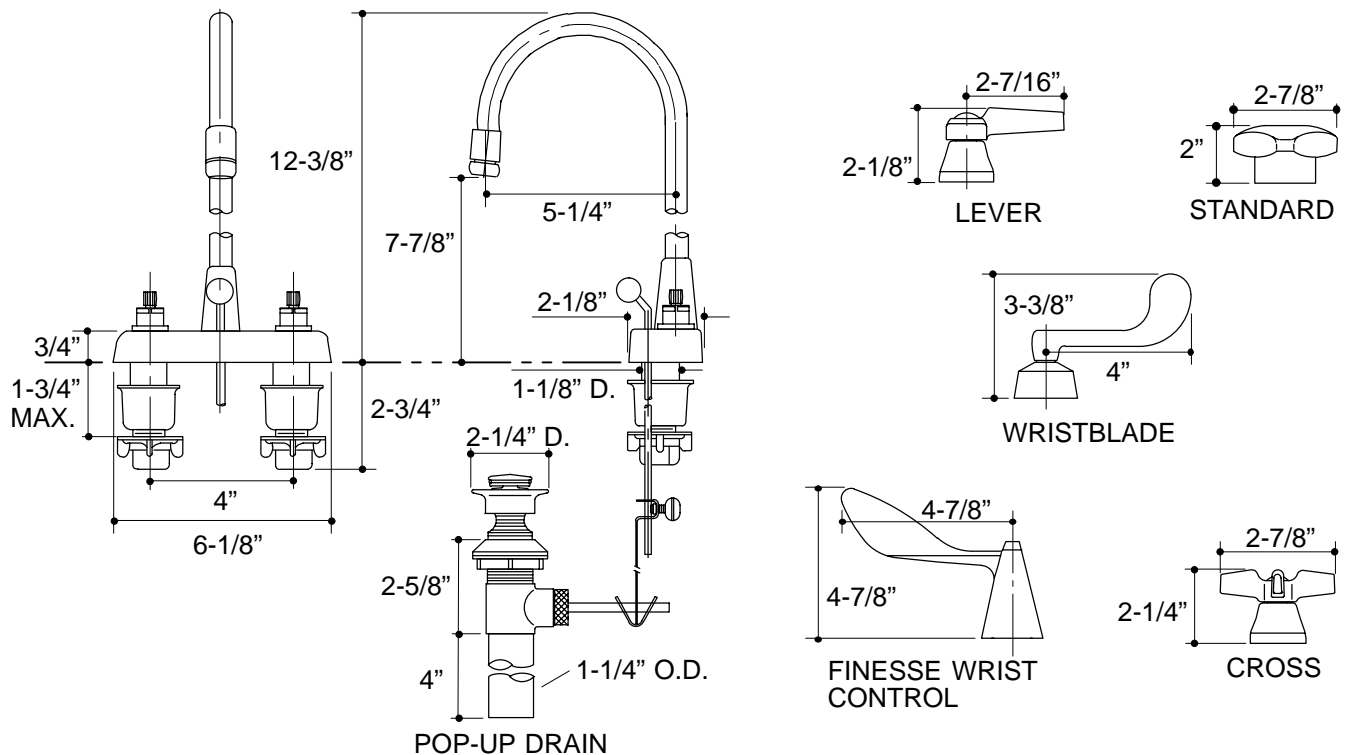

Ordering Information

Applicable faucet:	
Base faucet with water-guard aerator*	K-7422-K
Base faucet with vandal-resistant aerator*	K-7422-KE
Handles:	
Triton standard handles	K-16010-2
Triton cross handles	K-16010-3
Triton lever handles	K-16010-4
Triton wristblade lever handles	K-16010-5
Finesse wrist control lever handles	K-16050-5
*Handles must be ordered to complete faucet.	
ADA Lever and cross handles are ADA compliant	

316

K-7422-K Triton/Finesse Lavatory Faucet
111053-1-BA (-)

KOHLER®

NOTES: