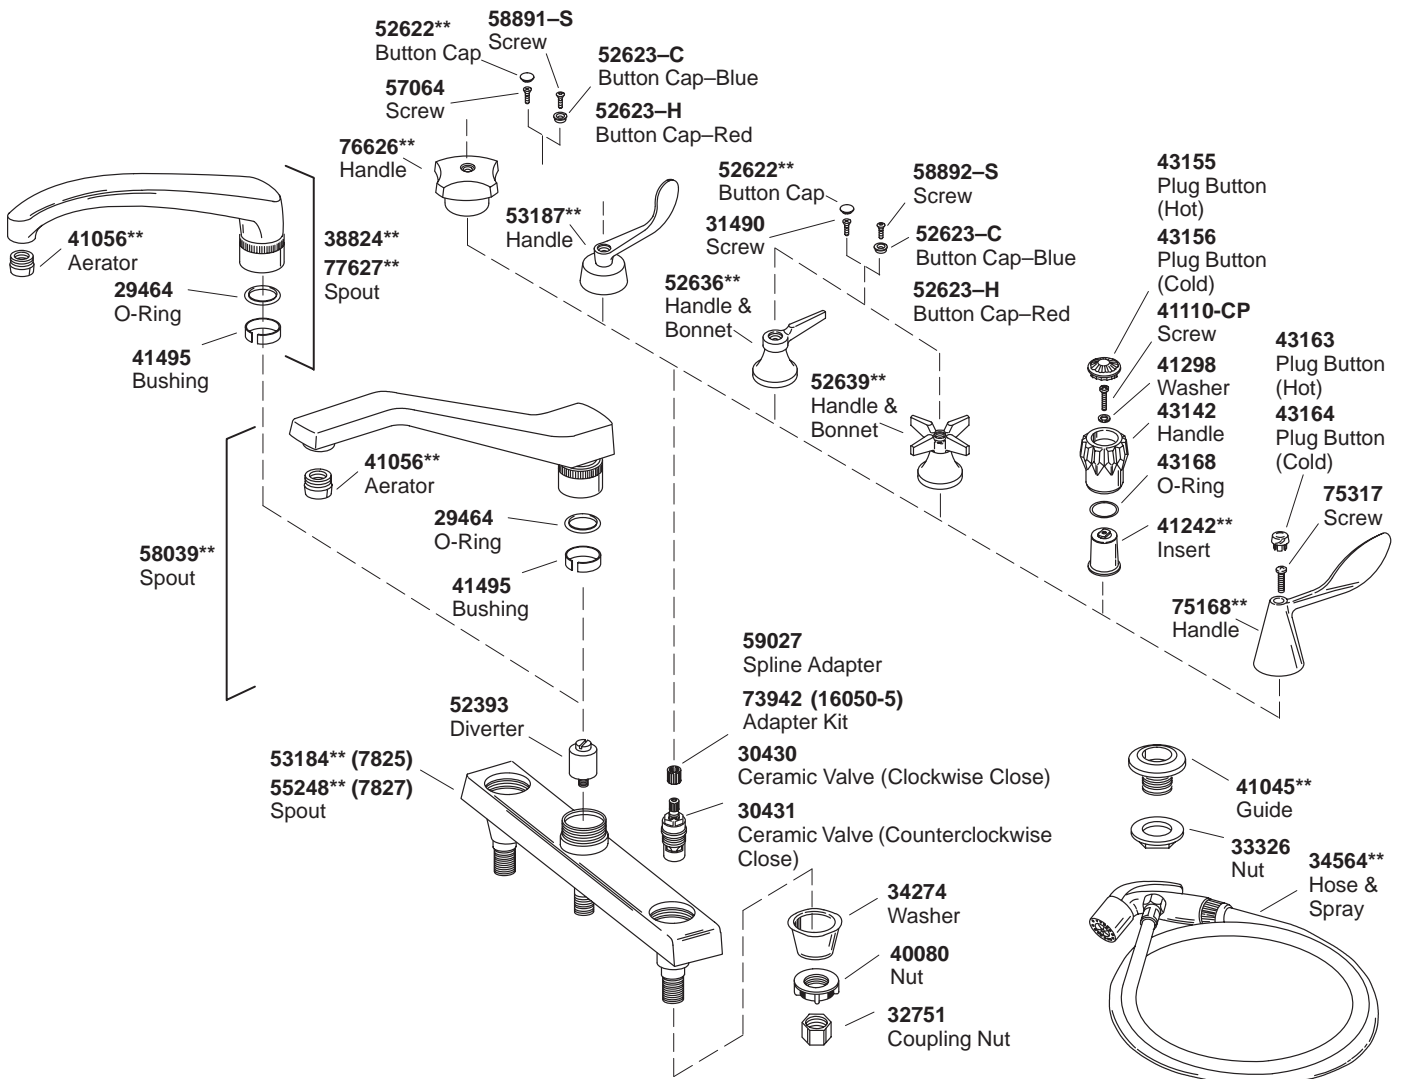

KOHLER® SERVICE PARTS

SINK FAUCETS

| K# | Base Faucet (Less Handles) | Spray | Triton Standard Handle | Triton Cross Handle | Triton Lever Handle | Triton Wristblade Handle | Flair Acrylic Handle | Finesse Handle |
|-------------------|----------------------------|-------|------------------------|---------------------|---------------------|--------------------------|----------------------|----------------|
| K-7825-K-**-AA/BA | X | | | | | | | |
| K-7826-**-AA | X | | | | | | | |
| K-7827-K-**-AA/BA | X | X | | | | | | |
| K-7832-**-AA | X | X | | | | | | |
| K-16010-2-CP-AA | | | X | | | | | |
| K-16010-3-CP-AA | | | | X | | | | |
| K-16010-4-CP-AA | | | | | X | | | |
| K-16010-5-CP-AA | | | | | | X | | |
| K-16030-7-**-AA | | | | | | | X | |
| K-16050-5-**-AA | | | | | | | | X |

**Finish/color code must be specified when ordering.