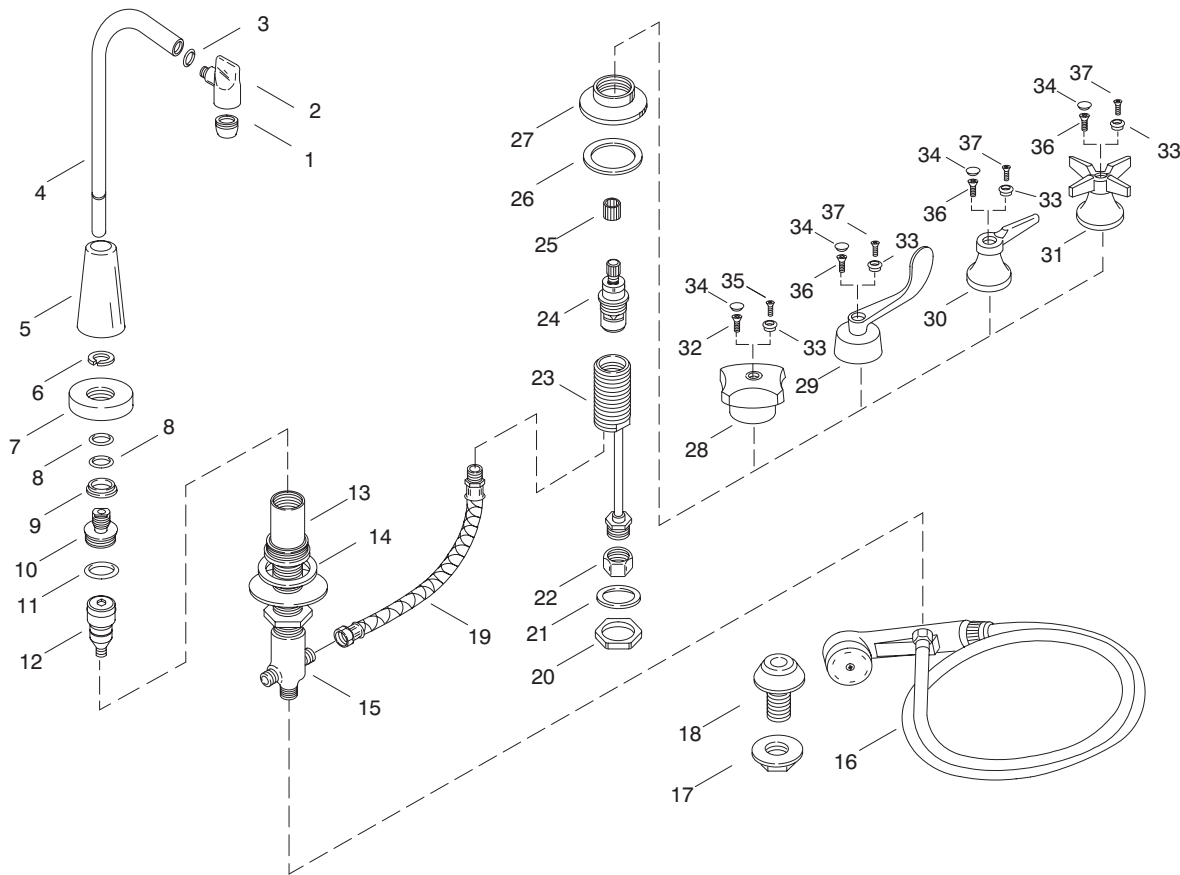

KOHLER[®] SERVICE PARTS

TRITON™ MULTI-SWIVEL™ KITCHEN SINK FAUCET WITH SPRAY K-7779-**-**-AA

SERVICE PARTS

ITEM NO.	PART NO.	DESCRIPTION
1	41056	Aerator
	41781	Aerator-1.5 GPM
2	500437	Head, Multi-Swivel
3	33993	O-Ring, 011
4	40272	Spout, Sink
5	30797	Retaining Collar
6	40274	Snap Ring, .510 ID
7	42790	Escutcheon
8	42045	O-Ring, 012 x .364
9	40271	Bearing
10	42787	Post
11	34300	O-Ring, 018
12	52393	Diverter Assembly
13	500443	Base Assembly, Multi-Swivel
14	41550	Gasket, 1 25/32 OD Rubber
15	56712	Tee Assembly
16	41310	Spray, Shampoo
17	33326	Nut, 1-20 UNEF-2B
18	41045	Hose Guide
19	40008	Hose, 1/4-18 NPT x 16 1/2
20	40005	Nut, 1.25-20 UNS-2B
21	40001	Washer, 1 9/32 ID x 1 3/4 OD
22	32751	Nut, .5-14 NPSM
23		Available in Service Kit Only
24	30430	Ceramic Valve (Clockwise Close)
	30431	Ceramic Valve (Counterclockwise Close)
25	59027	Spline Adapter
	42685	Spline Adapter (for Wristblade)

ITEM NO.	PART NO.	DESCRIPTION
26	34037	Gasket, 1 1/2 x 2 3/16
27	40000	Escutcheon
28	52644	Handle Assembly (Standard Handle)
29	52926	Wristblade Handle Assembly
30	52637	Lever Handle & Bonnet Assembly
31	52640	4 Prong Handle & Bonnet Assembly
32	56074	Screw, .164-32 UNC x .31
33	52623-H	Button Cap, Red
	52623-C	Button Cap, Blue
	52622	Button Cap
34	58891-S	Screw, 8-32 x .51
35	31490	Screw, .164-32 UNC-2A x .50
36	58892-S	Screw, 8-32 x .67
37		

SERVICE KITS

PART NO.	ITEM NO.	QTY.	DESCRIPTION
30657			Post, Kit
	10	1 ea.	Post
	11	1 ea.	O-Ring, 018
40037			Nut & Washer Subassembly
	20	2 ea.	Nut, 1.25-20 UNS-2B
	21	2 ea.	Washer, 1 9/32 ID x 1 3/4 OD
40409			End Valve Assembly - Hot
	22	1 ea.	Nut, .5-14 NPSM
	23	1 ea.	End Valve Body Assembly/Bonnet
	24	1 ea.	Ceramic Valve (Clockwise Close)
40478			Valve Body Assembly - Cold
	22	1 ea.	Nut, .5-14 NPSM
	23	1 ea.	End Valve Body Assembly/Bonnet
	24	1 ea.	Ceramic Valve (Counterclockwise Close)