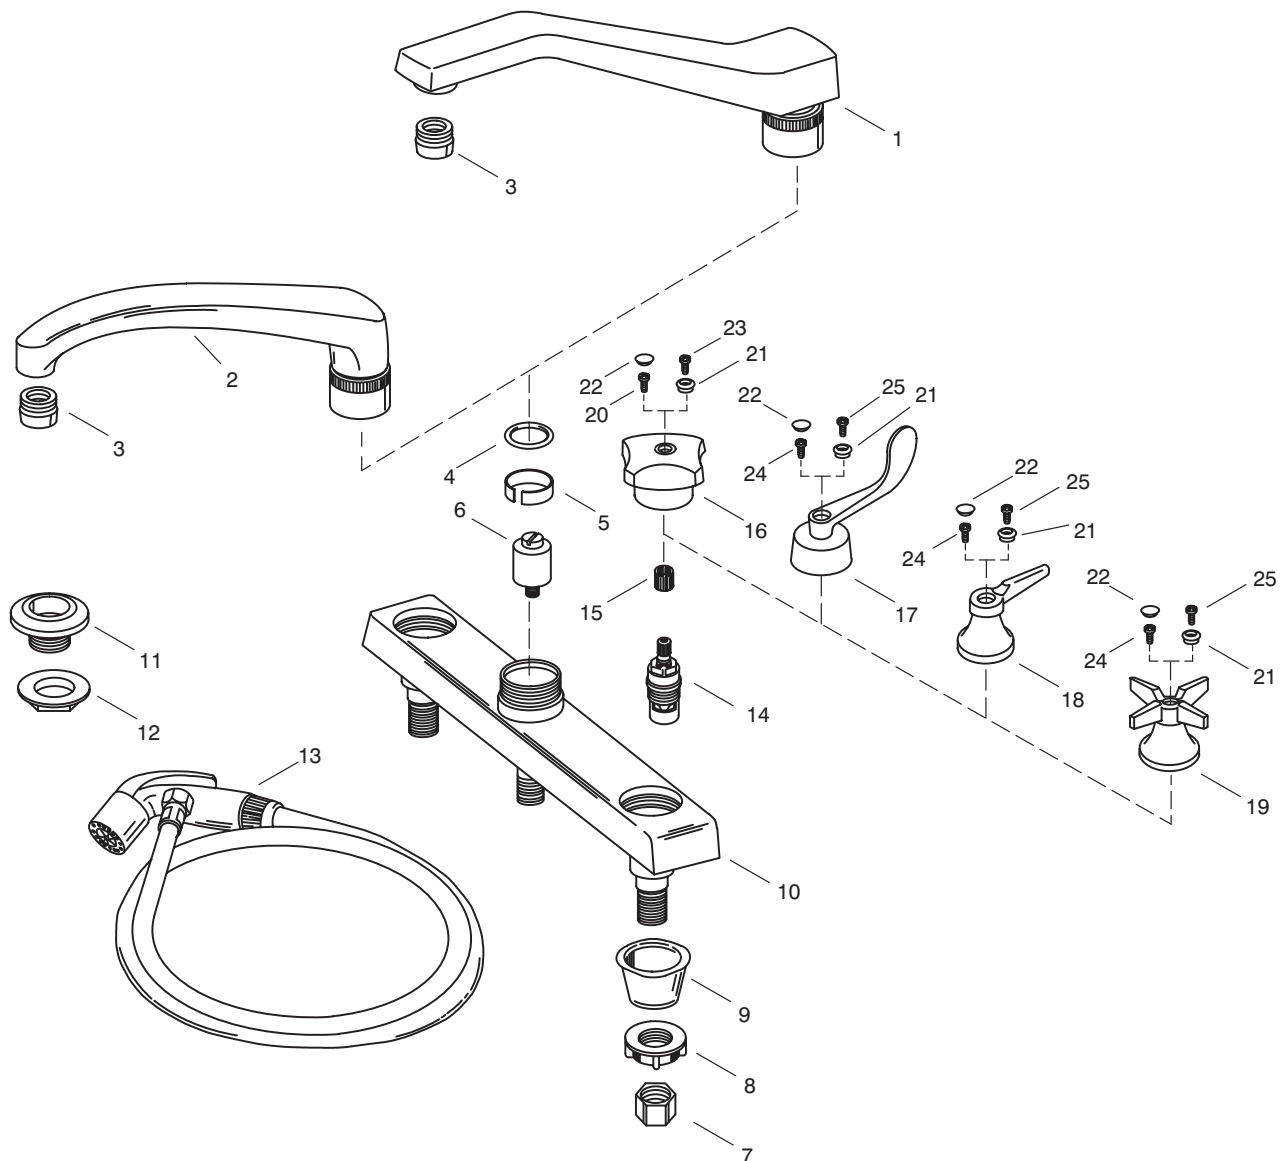

# KOHLER<sup>®</sup> SERVICE PARTS

TRITON™ KITCHEN SINK FAUCET WITH SPRAY  
K-7827-\*\*-\*\*-AA, K-7832-\*\*-\*\*-AA

## SERVICE PARTS

ITEM NO.	PART NO.	DESCRIPTION
1	58039	Spout Assembly (9-1/2")
2	38824	Spout Assembly (8")
3	41056	Aerator
	41781	Aerator - 1.5 GPM
4	29464	O-Ring, 118
5	41495	Lower Bushing
6	52393	Diverter Assembly
7	32751	Nut, .5-14 NPSM
8	40080	Nut, .5-14 NPSM
9	34274	Washer, 29/32 x 1 5/16
10	50538	Valve Body, Kitchen
11	41045	Guide, Spray
12	33326	Nut, 1-20 UNEF-2B
13	34564	Spray & Hose Assembly
14	30430	Ceramic Valve (Clockwise Close)
	30431	Ceramic Valve (Counterclockwise Close)
15	59027	Spline Adapter
	42685	Spline Adapter (for Wristblade)
16	52645	Deck Kitchen/Bonnet Assembly (Standard Handle)

ITEM NO.	PART NO.	DESCRIPTION
17	53187	Wristblade Handle Assembly
18	52636	Lever Handle, Small Bonnet Assembly
19	52639	4-Prong Handle & Bonnet Assembly
20	56074	Screw, .164-32 UNC x .31
21	52623-C	Button Cap, Blue
	52623-H	Button Cap, Red
22	52622	Button Cap
23	58891-S	Screw, 8-32 x .51
24	31490	Screw, .164-32 UNC-2A x .50
25	58892-S	Screw, 8-32 x .67

## SERVICE KITS

PART NO.	ITEM NO.	QTY.	DESCRIPTION
38847	7	2 ea.	Nut, .5-14 NPSM
	8	2 ea.	Nut, .5-14 NPSM
	9	2 ea.	Washer, 29/32 x 1 5/16
34329			Spray Guide Assembly,
	11	1 ea.	Guide, Spray
	12	1 ea.	Nut, 1-20 UNEF-2B