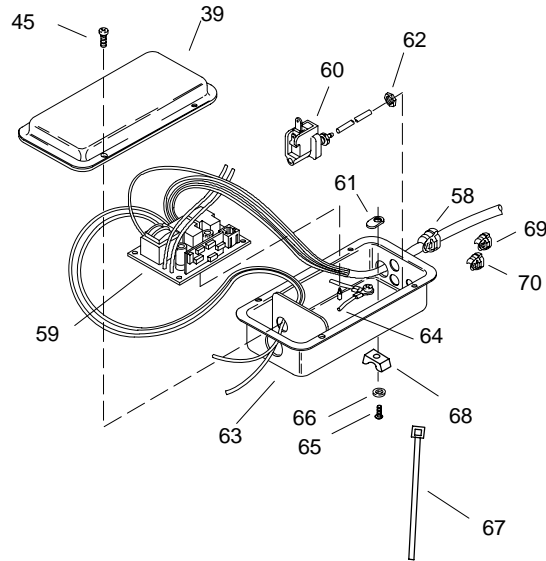

**Finish/color code must be specified when ordering.