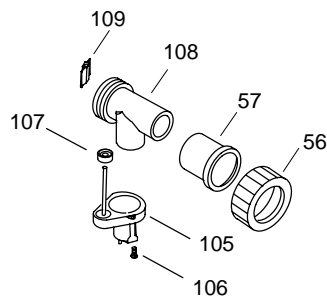

Variable Flow Valve Assy
73592

**Finish/color code must be specified when ordering.