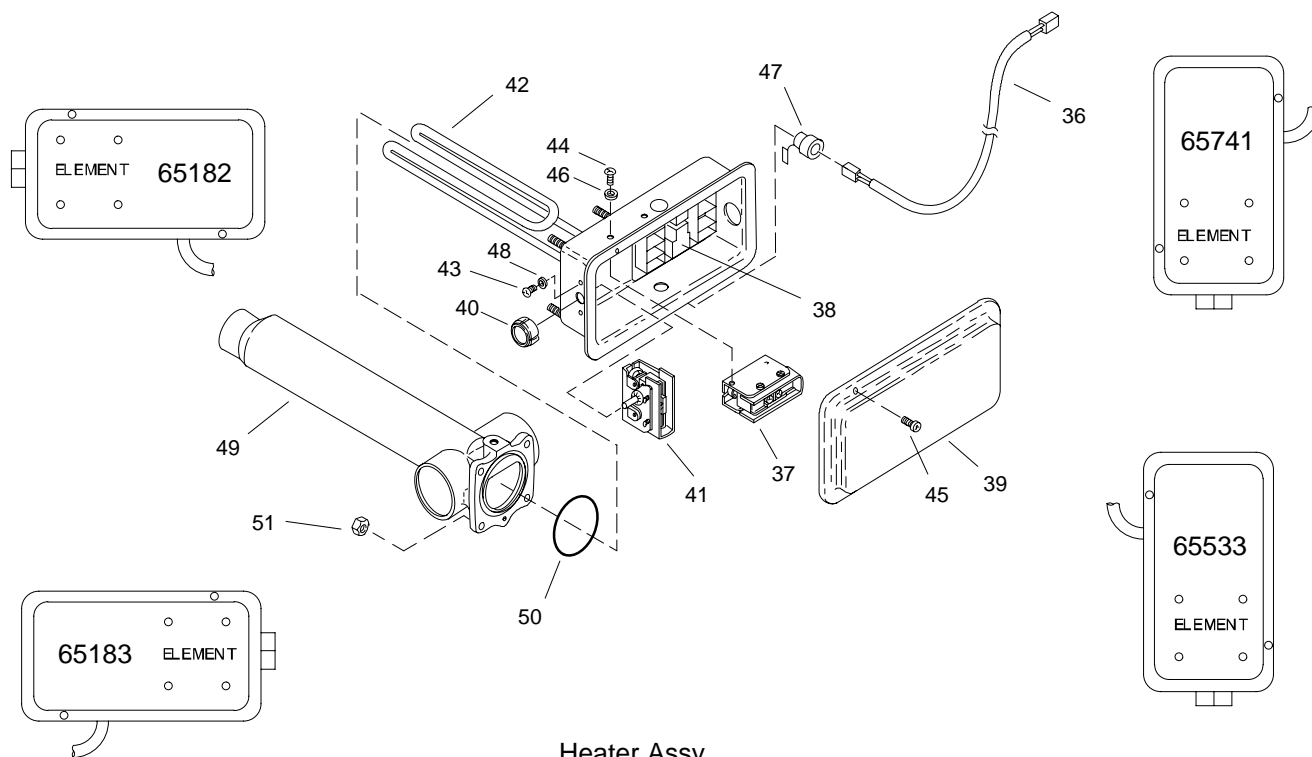

Heater Assy

**Finish/color code must be specified when ordering.