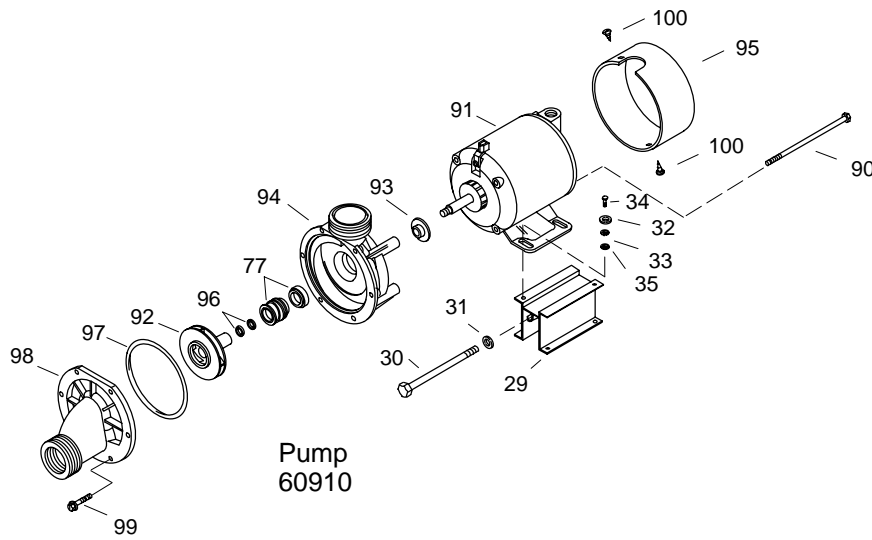

**Finish/color code must be specified when ordering.