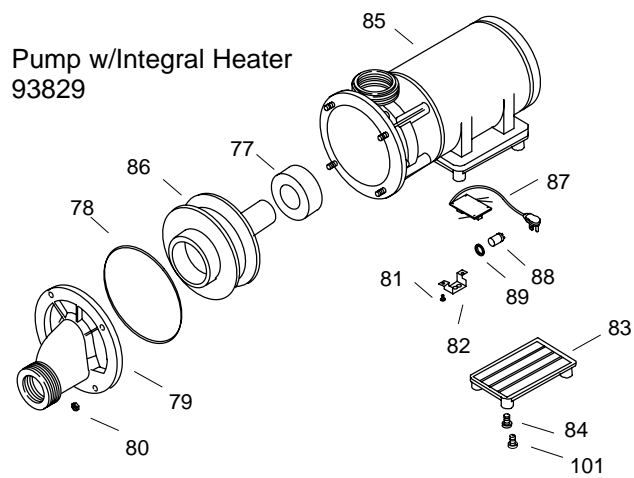

500460
Control Assy

**Finish/color code must be specified when ordering.