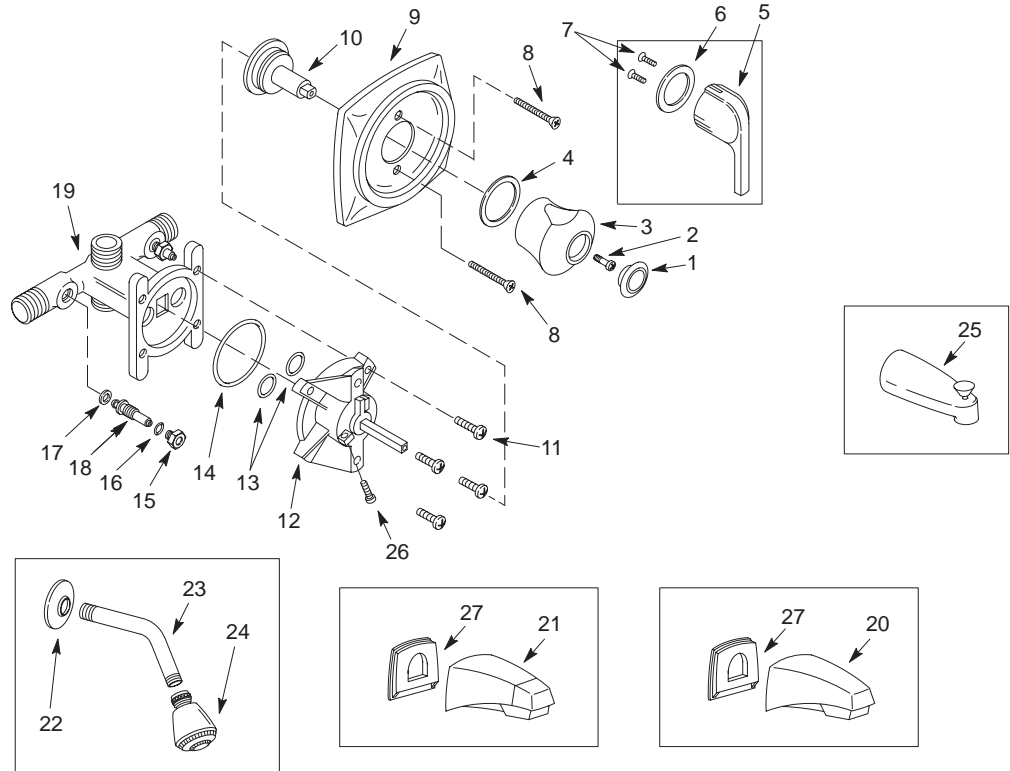

KOHLER® SERVICE PARTS

BATH AND SHOWER FITTINGS

K-15101-BA CORALAIS BATH AND SHOWER MIXING VALVE

ORDER BY KIT NUMBER OR PART NUMBER, NOT ITEM NUMBER OR KIT LETTER.

Ordering Options

Item	Part No. or Kit
1	B, 71841 ‡
2	A, B
3, 4	B
5, 6	C
7	C, A
8	A
9	30321 ‡
10	30317
11	A
12	D
13, 14 D, E	F
15	F
16, 17 F, G	F
18	F
19	*
20	H or I
21	J or K
22	20429 ‡
23	51410 ‡
24	30120 ‡
25	L or M
26	D, 71968
27	70373

Kit Ordering Information

Kit	Kit Part No.	Kit Name	Kit Contents
A	30315 ‡	Screw Kit	1 ea., item 2; 2 ea., items 7 and 8; 4 ea., item 11
B	30316 ‡	Handle Kit	1 ea., items 1 thru 4
C	71904 ‡	Lever Handle Kit	1 ea., items 5 and 6; 2 ea., item 7
D	71969	Valve Kit	1 ea., items 12, 14 and 26; 2 ea., item 13
E	71541	Seal Kit	2 ea., item 13; 1 ea., item 14
F	71944	Stop Stem Kit	1 ea., items 15 thru 18
G	71943	Stop Valve Service Kit	2 ea., items 16 and 17
H	70444 ‡	Spout (Slip Fit 5/8" O.D. Copper)	1 ea., item 20
I	70445 ‡	Spout (1/2" I.P. Connection)	1 ea., items 20 and 27
J	70446 ‡	Diverter Spout (Slip Fit 5/8" O.D. Copper)	1 ea., item 21
K	70447 ‡	Diverter Spout (1/2" I.P. Connection)	1 ea., items 21 and 27
L	20391 ‡	Diverter Spout (Slip Fit 5/8" O.D. Copper)	1 ea., item 25
M	40242 ‡	Diverter Spout (1/2" I.P. Connection)	1 ea., item 25